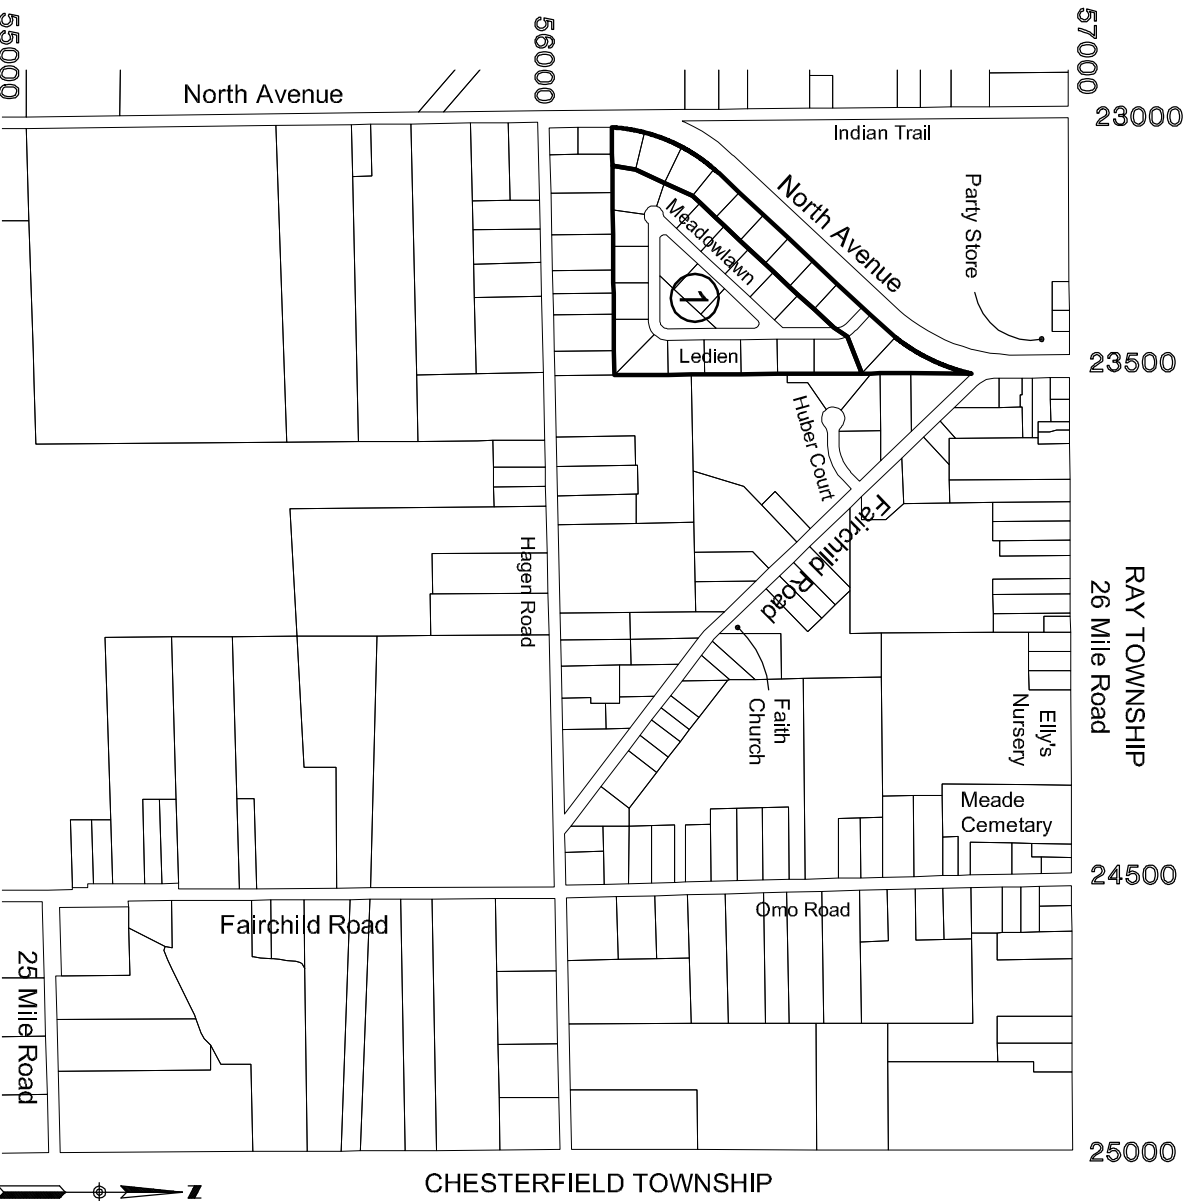

Development Map

Development Legend

Residential Subdivisions

- ① Lefurgey _____ 16 Lots
- Lefurgey No. 1 _____ 16 Lots

Section 1

Macomb Township

6	5	4	3	2	1
7	8	9	10	11	12
18	17	16	15	14	13
19	20	21	22	23	24
30	29	28	27	26	25
31	32	33	34	35	36