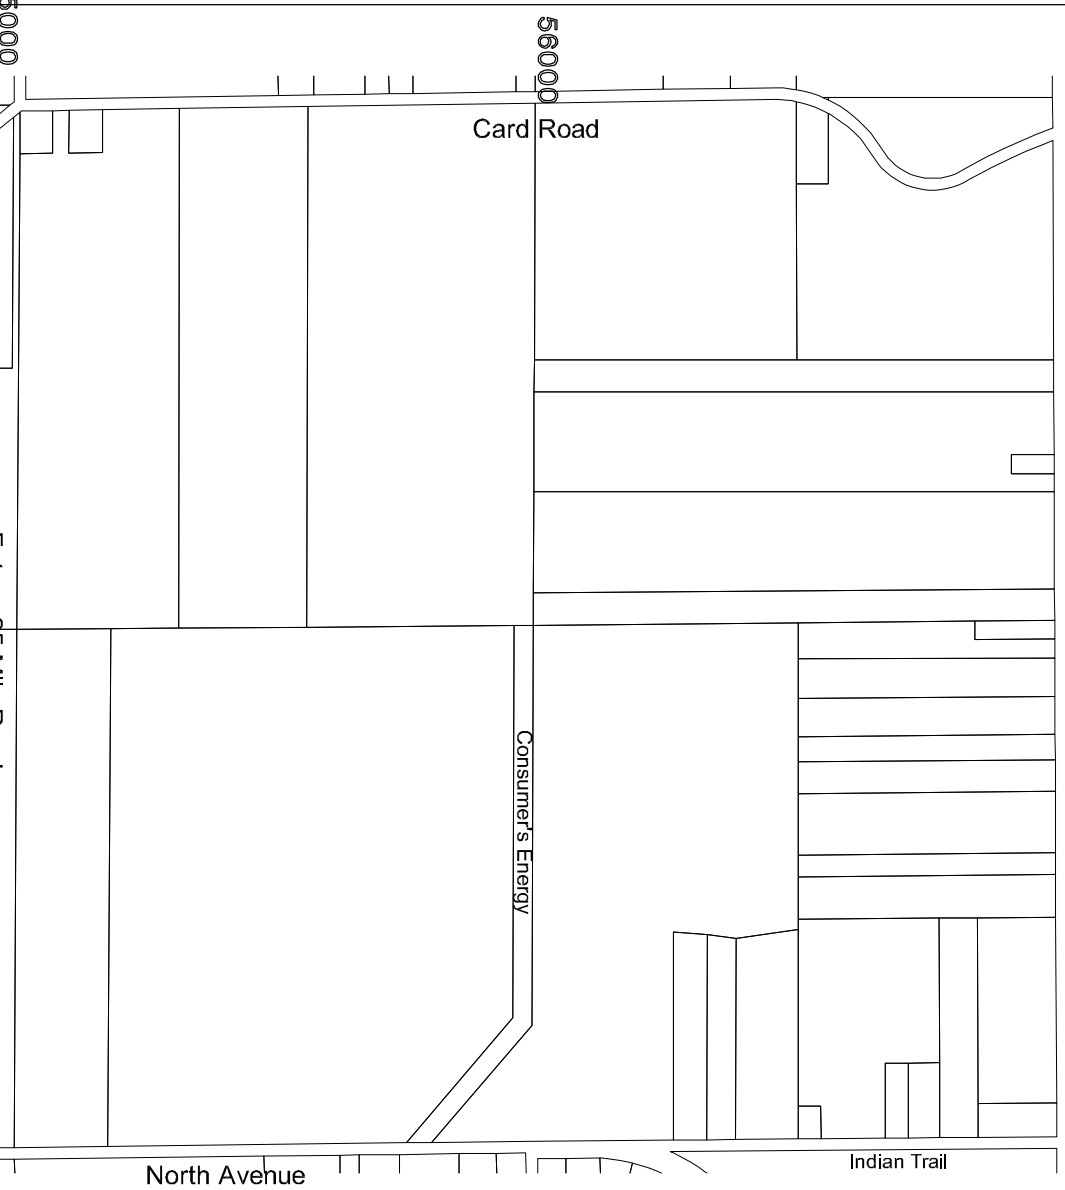

# Development Map

## Development Legend

57000  
21800

RAY TOWNSHIP  
26 Mile Road

23000

Future 25 Mile Road

Card Road

Consumer's Energy

Indian Trail

North Avenue

## Section 2 Macomb Township

6	5	4	3	2	1
7	8	9	10	11	12
18	17	16	15	14	13
19	20	21	22	23	24
30	29	28	27	26	25
31	32	33	34	35	36