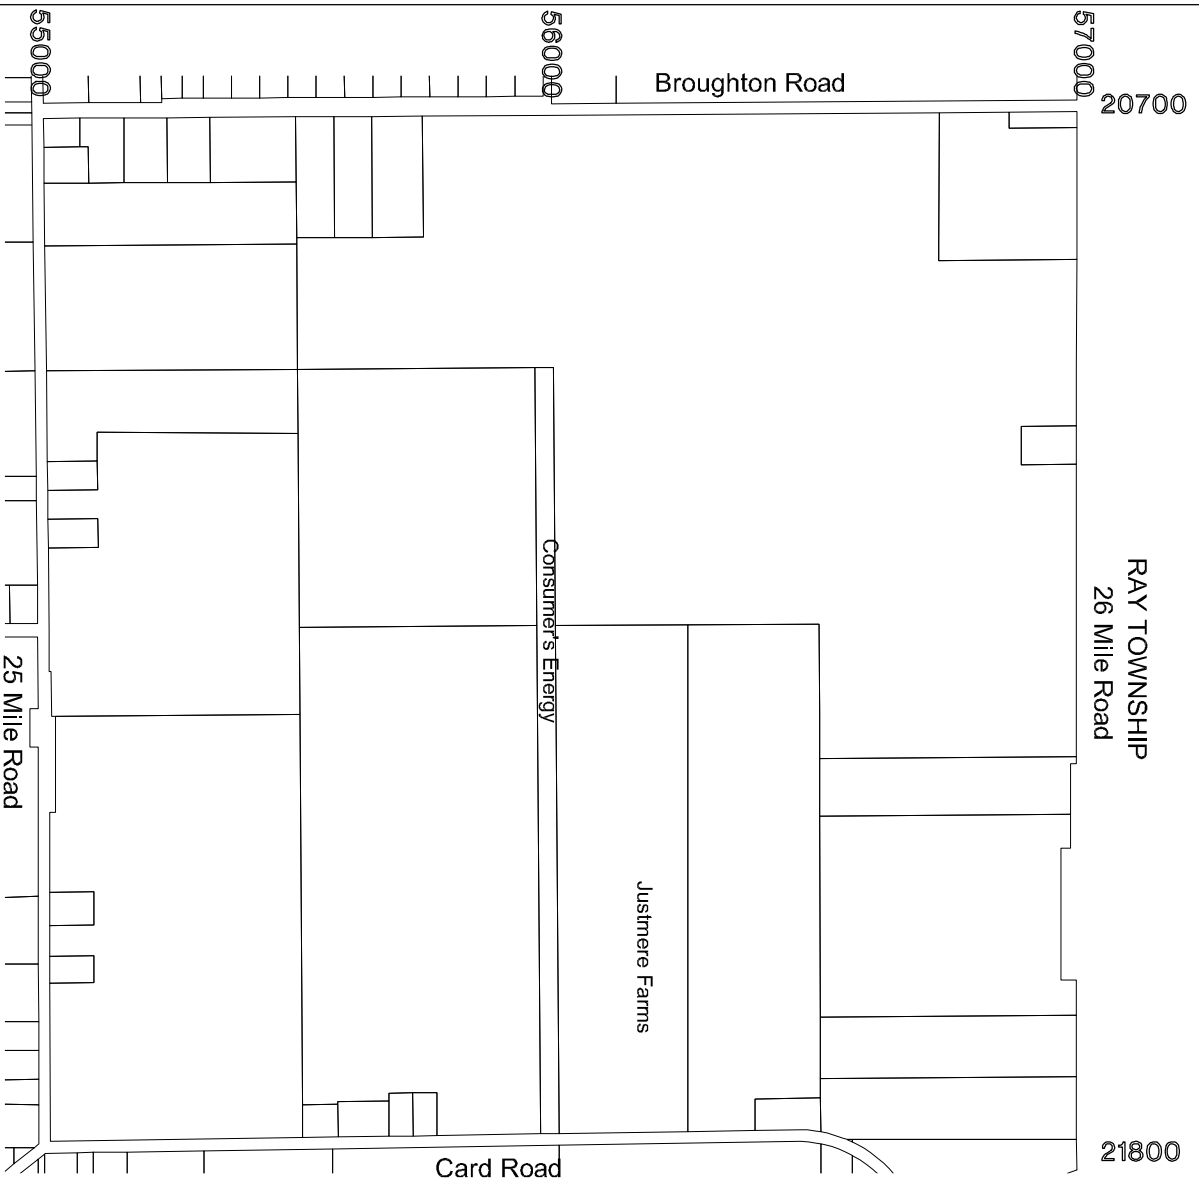

Development Map

Development Legend

Section 3 Macomb Township

6	5	4	3	2	1
7	8	9	10	11	12
18	17	16	15	14	13
19	20	21	22	23	24
30	29	28	27	26	25
31	32	33	34	35	36