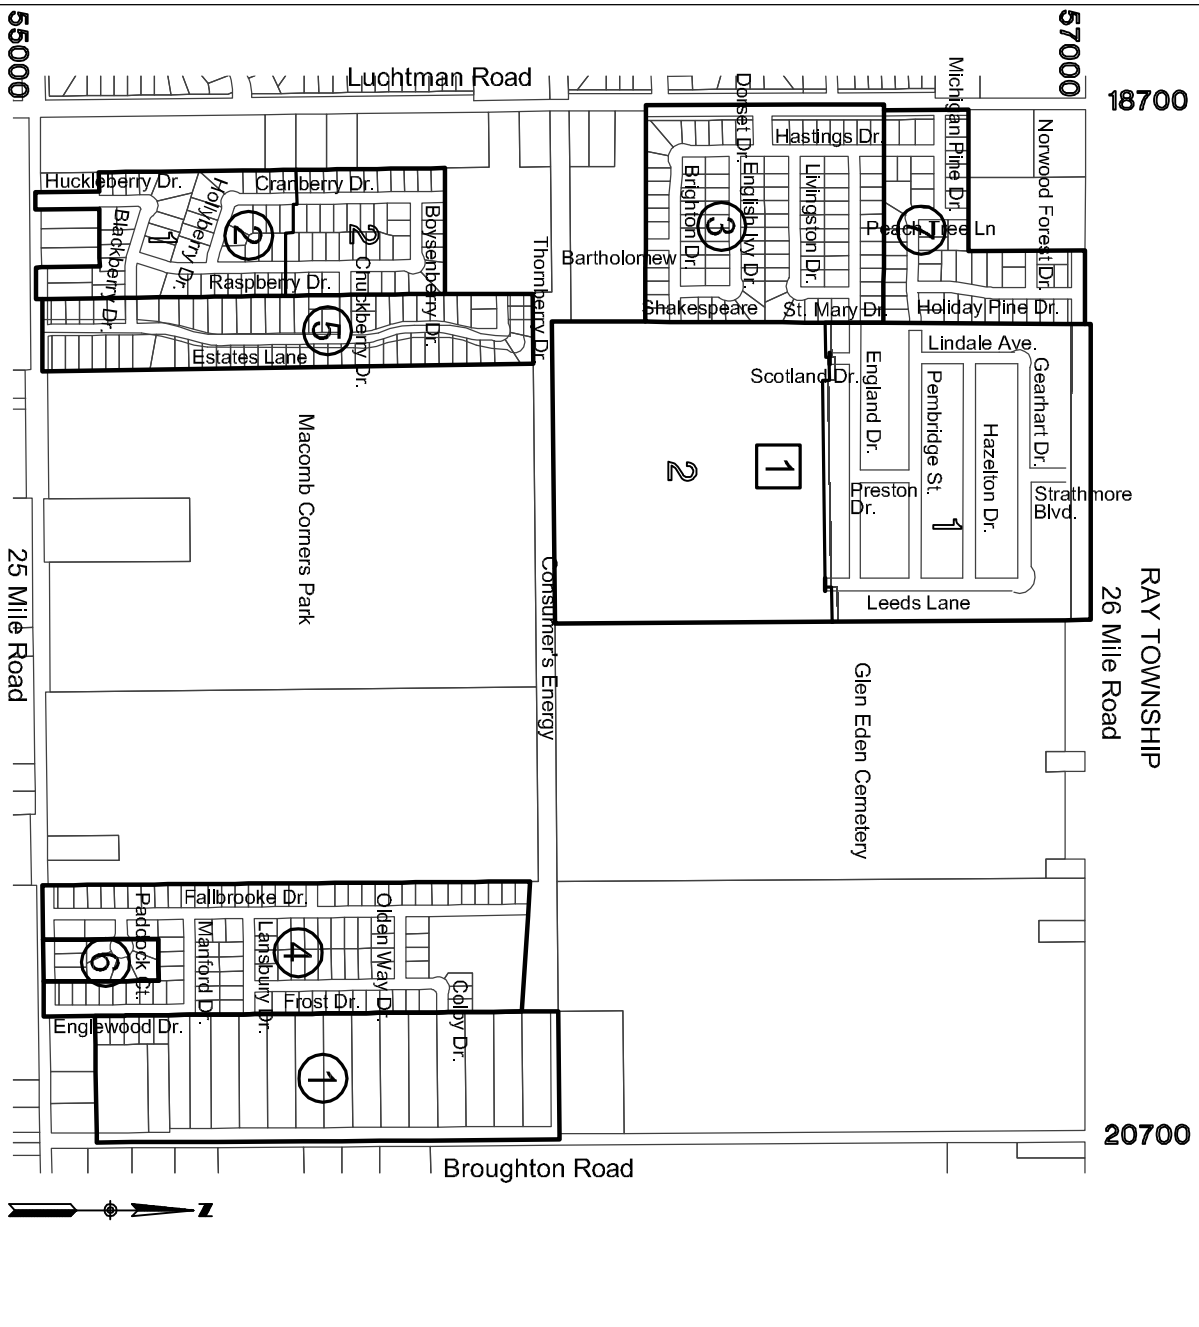

Development Map

Development Legend

Residential Subdivisions

- ① Knotners Beverly Gardens _____ 17 Lots
- ② Wolverine Trace No. 1 _____ 46 Lots
- No. 2 _____ 43 Lots
- ③ Strathmore _____ 103 Lots
- ④ Fallbrooke Farms _____ 105 Lots
- ⑤ West Park Estates _____ 66 Lots
- ⑥ Brookewoods _____ 8 Lots
- ⑦ Pine Valley _____ 49 Lots

Condominiums

- ① Strathmore Phase 1 _____ 152 Units

Condominiums (proposed)

- ① Strathmore Phase 2 _____ 130 Units

Section 4 Macomb Township

6	5	4	3	2	1
7	8	9	10	11	12
18	17	16	15	14	13
19	20	21	22	23	24
30	29	28	27	26	25
31	32	33	34	35	36