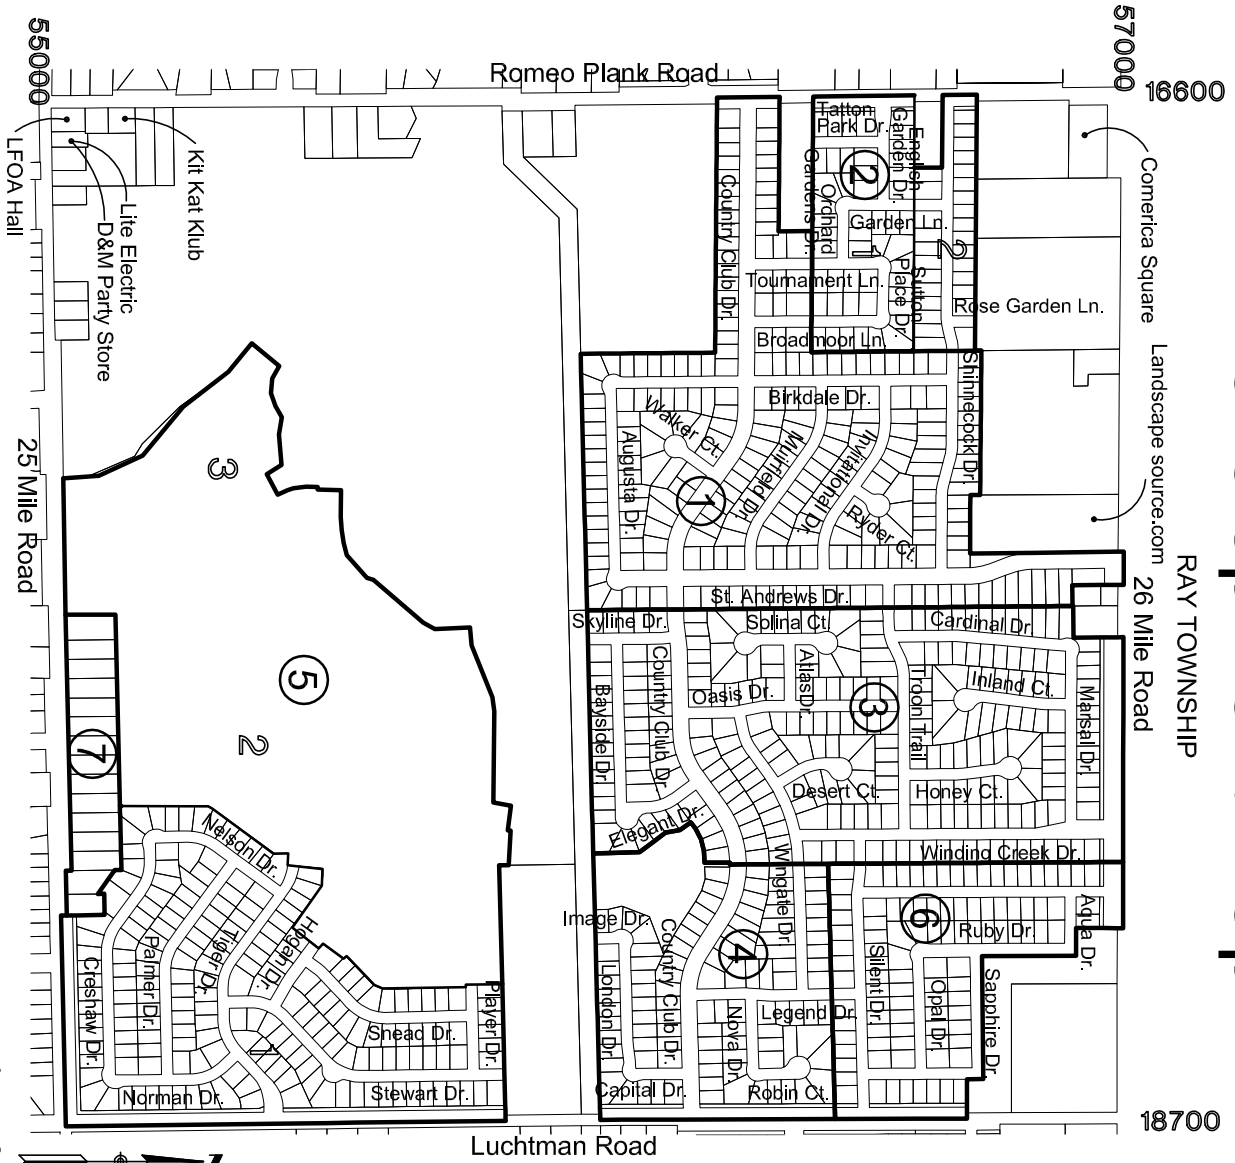

# Development Map

RAY TOWNSHIP

Comerica Square Landscape source.com 26 Mile Road

### Residential Subdivisions

- ① Country Club Village of the North \_\_\_\_\_ 254 Lots
- ② English Gardens Estates No. 1 \_\_\_\_\_ 49 Lots  
No. 2 \_\_\_\_\_ 28 Lots
- ③ Winding Creek \_\_\_\_\_ 265 Lots
- ④ Emerald Green \_\_\_\_\_ 102 Lots
- ⑤ Wolverine Country Club No. 1 \_\_\_\_\_ 191 Lots
- ⑥ Clearstone \_\_\_\_\_ 118 Lots
- ⑦ Wolverine Park \_\_\_\_\_ 15 Lots

### Residential Subdivisions (proposed)

- ⑤ Wolverine Country Club No. 2 \_\_\_\_\_ 244 Lots  
No. 3 \_\_\_\_\_ 16 Lots

### Macomb Township

6	5	4	3	2	1
7	8	9	10	11	12
18	17	16	15	14	13
19	20	21	22	23	24
30	29	28	27	26	25
31	32	33	34	35	36