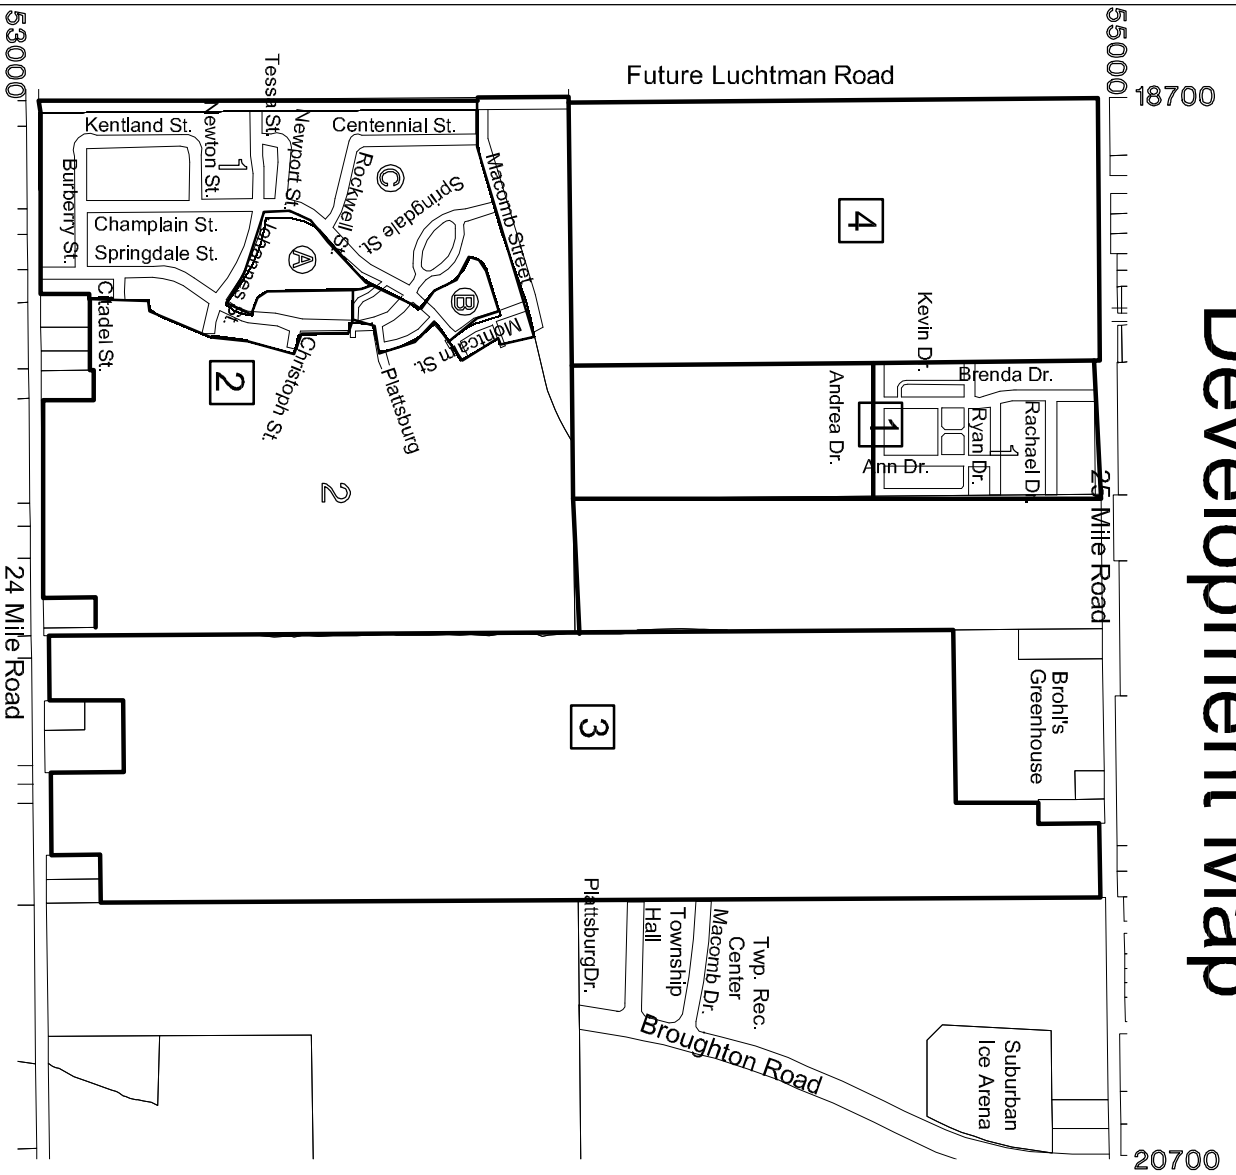

Development Map

Development Legend

Macomb Town Center Development

- 1 Pheasant Run No. 1 _____ 72 Units
- 2 Macomb Town Center South No. 1
 - (A) Enclave _____ 24 Units
 - (B) Park _____ 64 Units
 - (C) Meadows _____ 122 Units

Macomb Town Center Development (proposed)

- 2 Macomb Town Center South No. 2 _____ 369 Units
- 3 Macomb Town Center _____ 487 Units
- 4 The Village _____ 309 Units

Section 9 Macomb Township

6	5	4	3	2	1
7	8	9	10	11	12
18	17	16	15	14	13
19	20	21	22	23	24
30	29	28	27	26	25
31	32	33	34	35	36