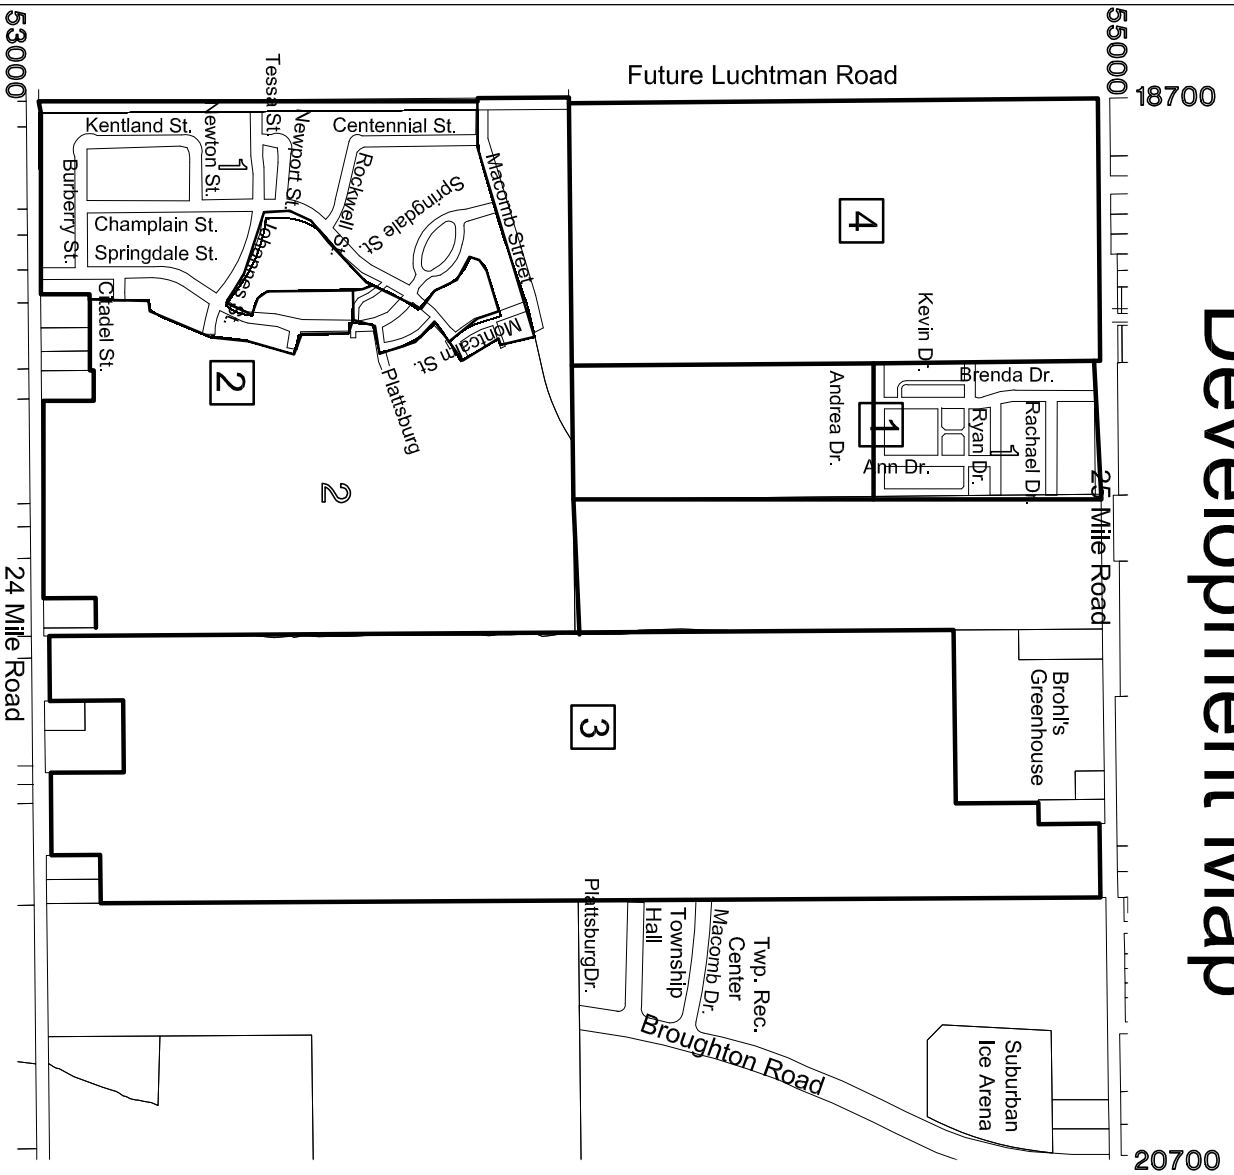

Development Map

Development Legend

Macomb Town Center Development

- 1 Pheasant Run No. 1 72 Units
- 2 Macomb Town Center South No. 1 122 Units

Macomb Town Center Development (proposed)

- 2 Macomb Town Center South No. 2 480 Units
- 3 Macomb Town Center 487 Units
- 4 The Village 309 Units

Section 9 Macomb Township

6	5	4	3	2	1
7	8	9	10	11	12
18	17	16	15	14	13
19	20	21	22	23	24
30	29	28	27	26	25
31	32	33	34	35	36