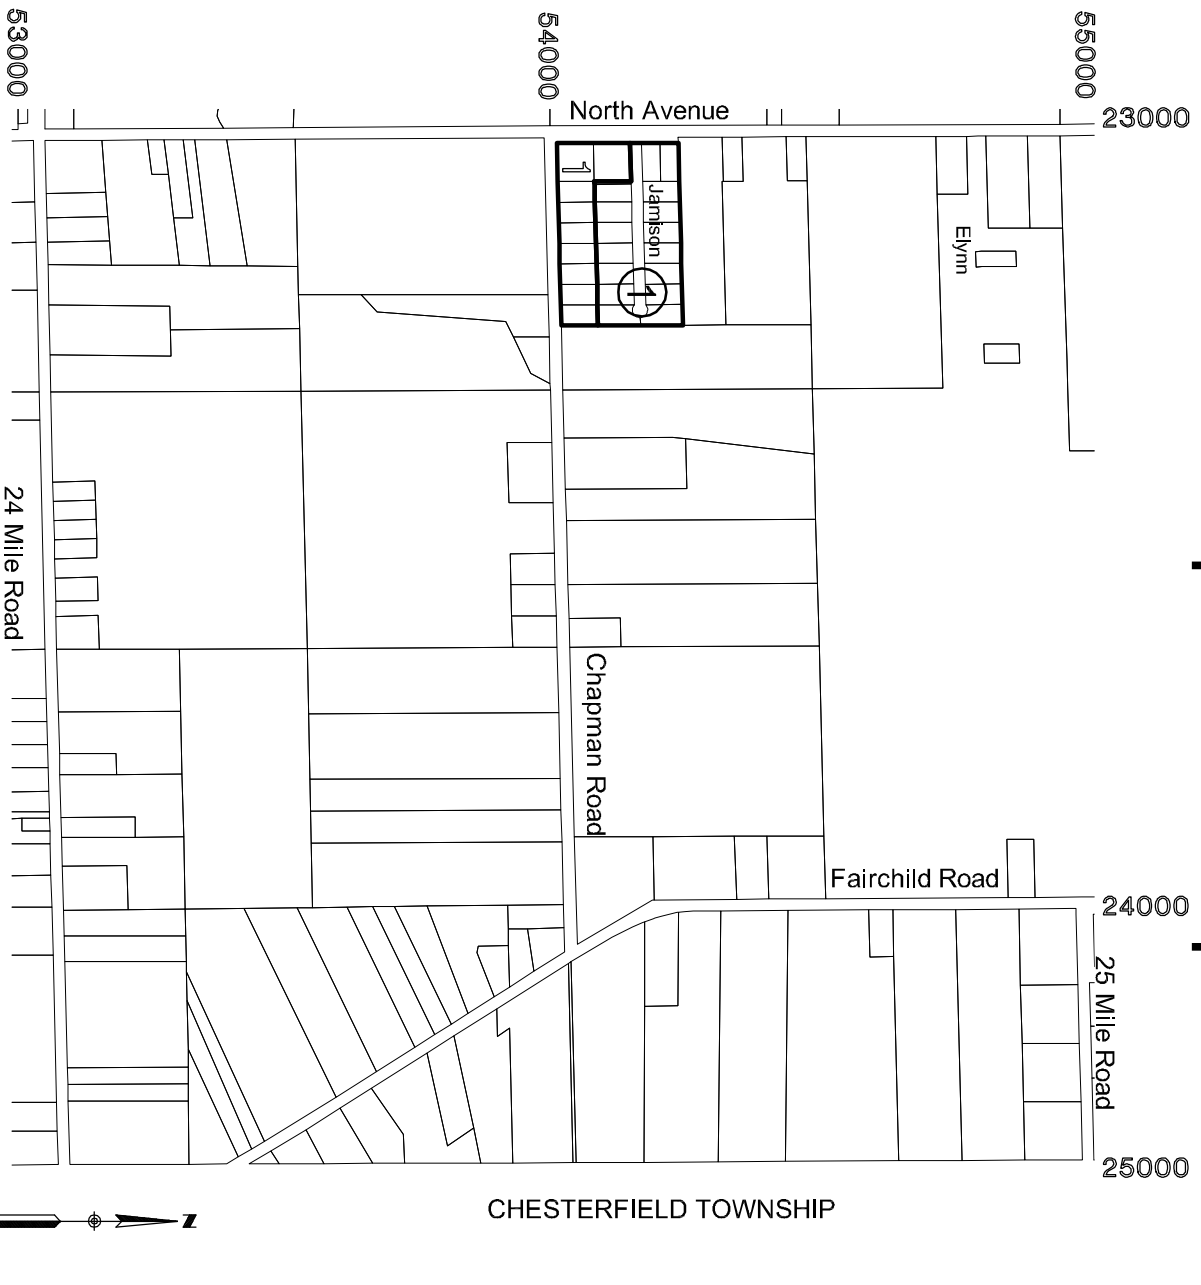

Development Map

Development Legend Residential Subdivisions

- ① James Light Sub. _____ 12 Lots
- James Light Sub. No. 1 _____ 12 Lots

Section 12 Macomb Township

6	5	4	3	2	1
7	8	9	10	11	12
18	17	16	15	14	13
19	20	21	22	23	24
30	29	28	27	26	25
31	32	33	34	35	36