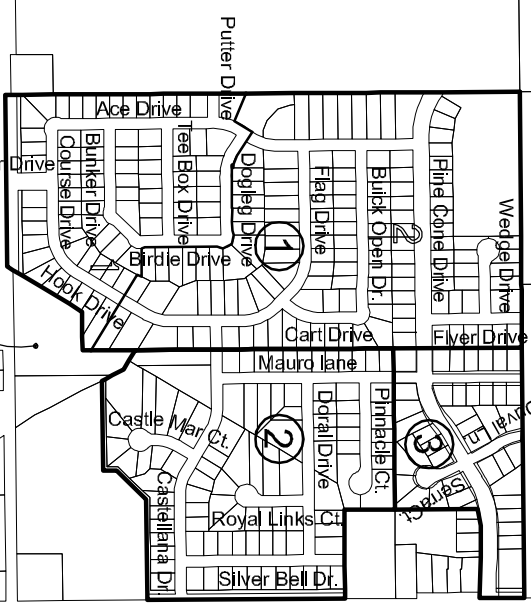

Development Map

20700

24 Mile Road

21800

51000

Future Broughton Road

Closed Land Fill

Eschenburg

Closed Land Fill
Closed Land Fill
Closed Land Fill

Closed Land Fill

23 Mile Road

Main Line Valve Site

Card Road

Development Legend

Residential Subdivisions

① The Fairways of Macomb No. 1 77 Lots
No. 2 140 Lots

② Castle Mar 99 Lots

③ Portofino Villas 40 Lots

Condominiums (proposed)

① Squirrel Run 108 Units

Residential Subdivisions (proposed)

④ Northwood Farms 110 lots

Section 15

Macomb Township