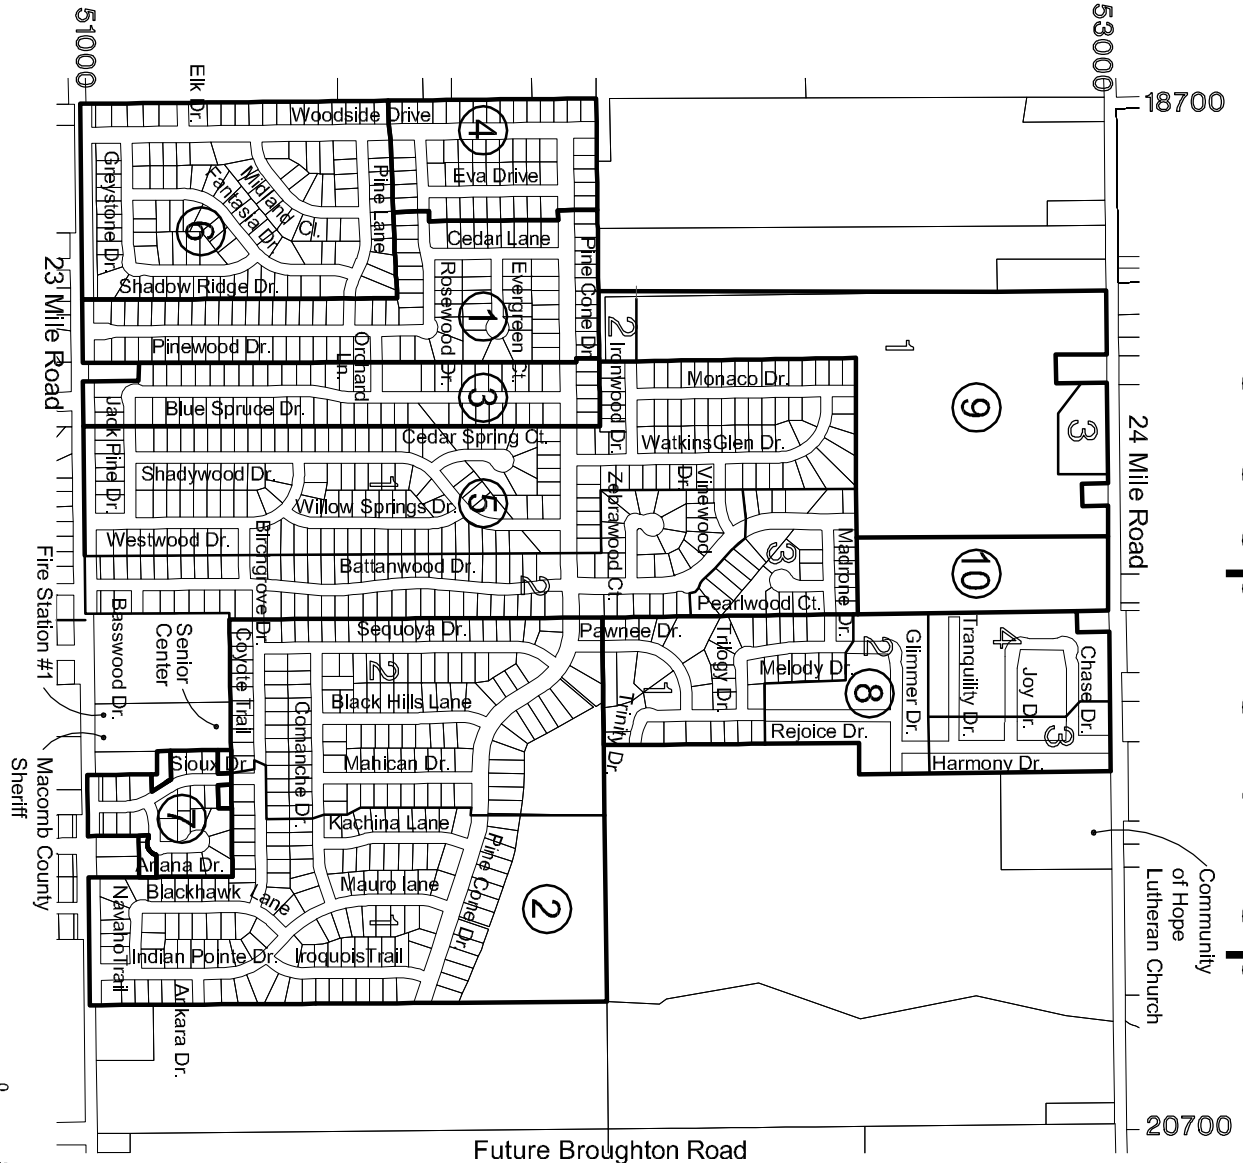

Development Map

Development Legend

Residential Subdivisions

- ① Pinewood Villas _____ 96 Lots
- ② Indian Pointe No. 1 _____ 131 Lots
No. 2 _____ 132 Lots
- ③ Pinewood Villas East _____ 65 Lots
- ④ Pinewood Villas West _____ 44 Lots
- ⑤ Westwood Estates No. 1 _____ 192 Lots
No. 2 _____ 91 Lots
No. 3 _____ 28 Lots
- ⑥ Woodside Trails _____ 115 Lots
- ⑦ Evergreen Estates _____ 26 Lots
- ⑧ Harmony Acres No. 1 _____ 40 Lots
No. 2 _____ 35 Lots
No. 3 _____ 19 Lots
No. 4 _____ 43 Lots
- ⑨ Wellington Estates No. 1 _____ 142 Lots
No. 2 _____ Outlot
No. 3 _____ 4 Lots
- ⑩ Char Estates _____ 30 Lots

Residential Subdivisions (proposed)

Section 16

Macomb Township

6	5	4	3	2	1
7	8	9	10	11	12
18	17	16	15	14	13
19	20	21	22	23	24
30	29	28	27	26	25
31	32	33	34	35	36