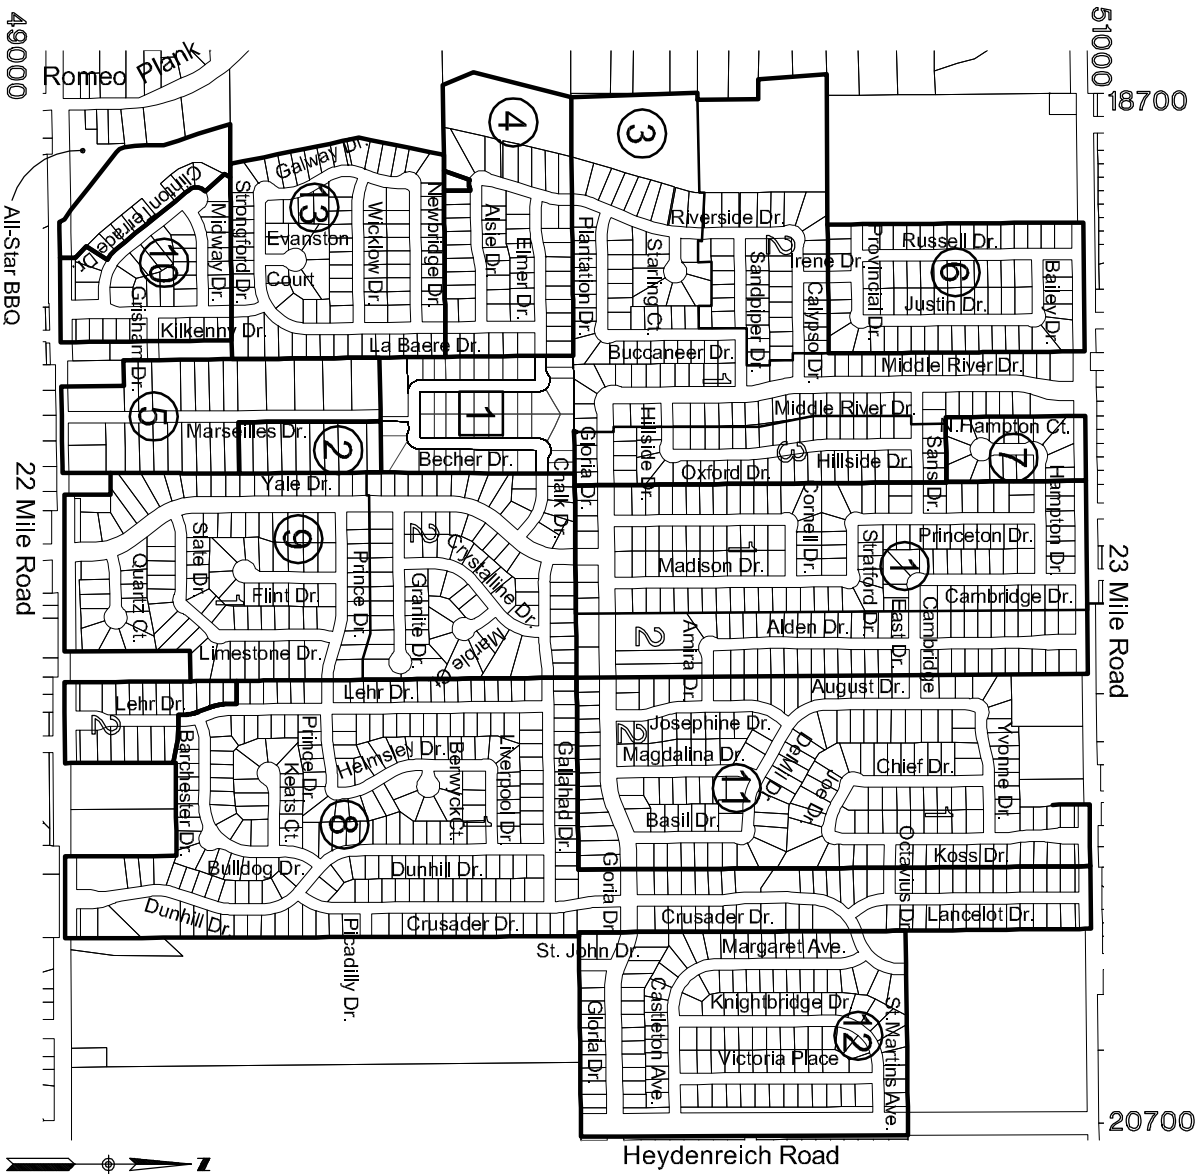

Development Map

Development Legend

Residential Subdivisions

- ① Cambridge Commons No. 1 _____ 129 Lots
No. 2 _____ 56 Lots
 - ② Capps _____ 10 Lots
 - ③ Middle River No. 1 _____ 112 Lots
No. 2 _____ 40 Lots
No. 3 _____ 51 Lots
 - ④ Middle River Sub. _____ 53 Lots
 - ⑤ Volkert _____ 20 Lots
 - ⑥ Middle Branch Estates _____ 65 Lots
 - ⑦ North Hampton Court _____ 15 Lots
 - ⑧ Buckingham Woods No. 1 _____ 281 Lots
No. 2 _____ 18 Lots
 - ⑨ Fieldstone Estates No. 1 _____ 101 Lots
No. 2 _____ 77 Lots
 - ⑩ Middlecreek Estates _____ 45 Lots
 - ⑪ Koss Farms No. 1 _____ 75 Lots
No. 2 _____ 76 Lots
 - ⑫ Buckingham Village (Sec. 21) _____ 122 Lots
 - ⑬ Brook Run _____ 90 Lots
- Condominiums**
- ① Becher Estates Condos _____ 44 Units

Section 21 Macomb Township

6	5	4	3	2	1
7	8	9	10	11	12
18	17	16	15	14	13
19	20	21	22	23	24
30	29	28	27	26	25
31	32	33	34	35	36