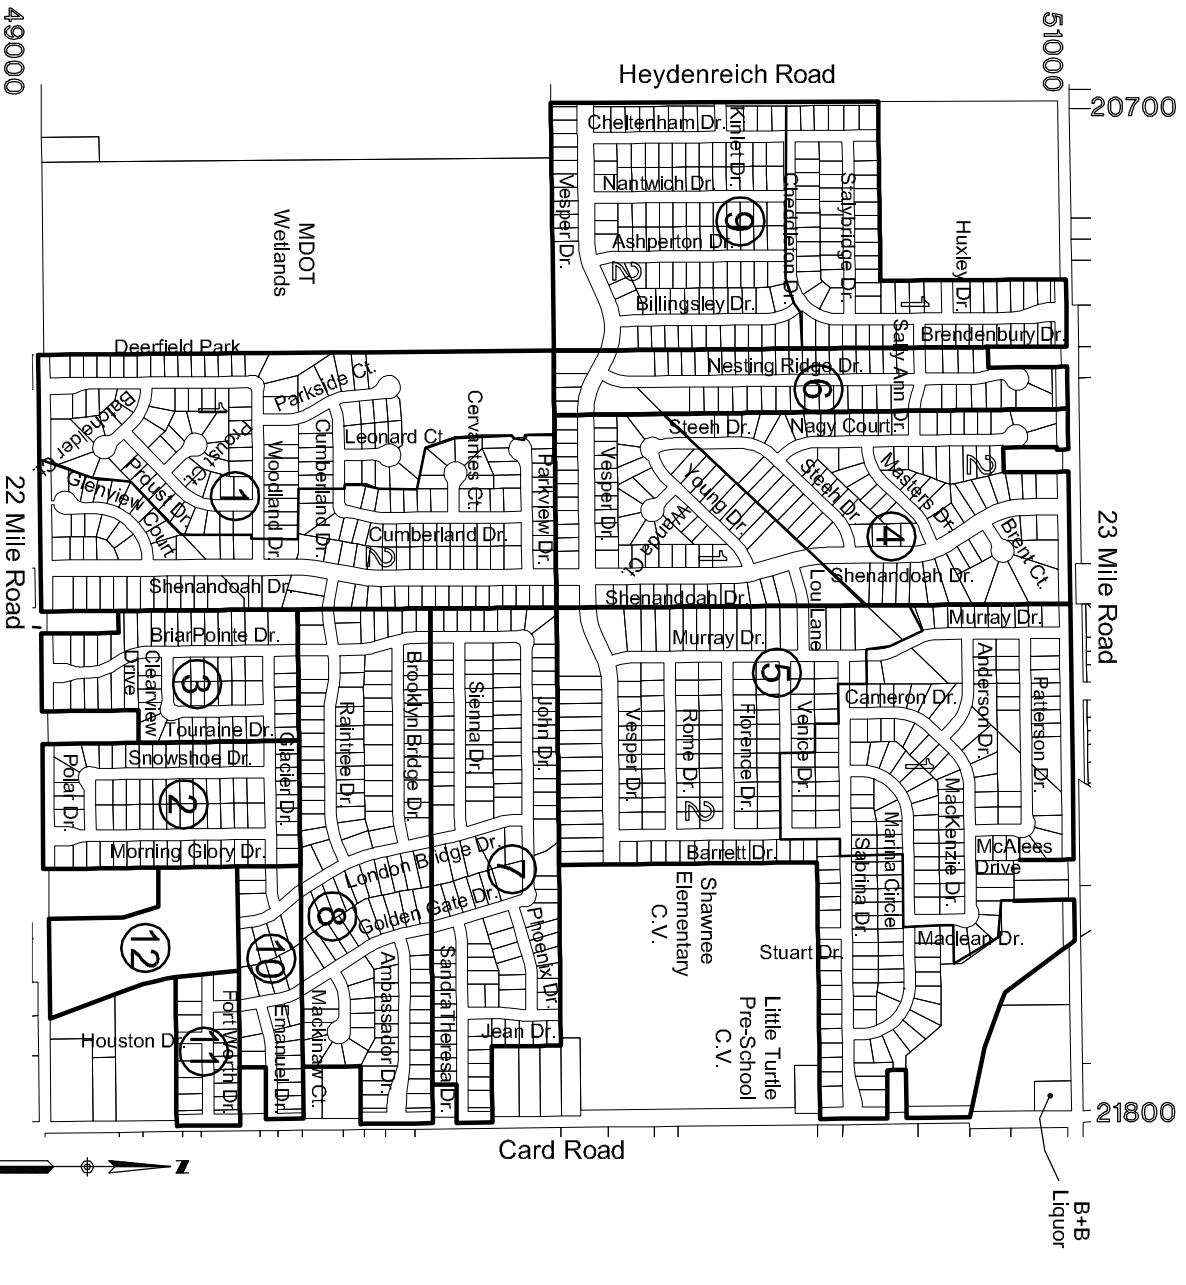

Development Map

Development Legend

Residential Subdivisions

- ① Deerfield Park No. 1 _____ 94 Lots
No. 2 _____ 119 Lots
- ② Deerfield Park East _____ 66 Lots
- ③ Deerfield Farms _____ 52 Lots
- ④ Stagsleap Pointe No. 1 _____ 70 Lots
No. 2 _____ 87 Lots
- ⑤ Edinburgh Estates No. 1 _____ 114 Lots
No. 2 _____ 181 Lots
- ⑥ Wingate Farms _____ 53 Lots
- ⑦ Gateway Farms _____ 114 Lots
- ⑧ Golden Gate Estates _____ 115 Lots
- ⑨ Buckingham Village No. 2
(Phase 1) _____ 68 Lots
(Phase 2) _____ 113 Lots
- ⑩ Margherita Estates _____ 23 Lots
- ⑪ Lone Star Estates _____ 15 Lots
- ⑫ Lone Oak Estates _____ 23 Lots

Section 22

Macomb Township

6	5	4	3	2	1
7	8	9	10	11	12
18	17	16	15	14	13
19	20	21	22	23	24
30	29	28	27	26	25
31	32	33	34	35	36