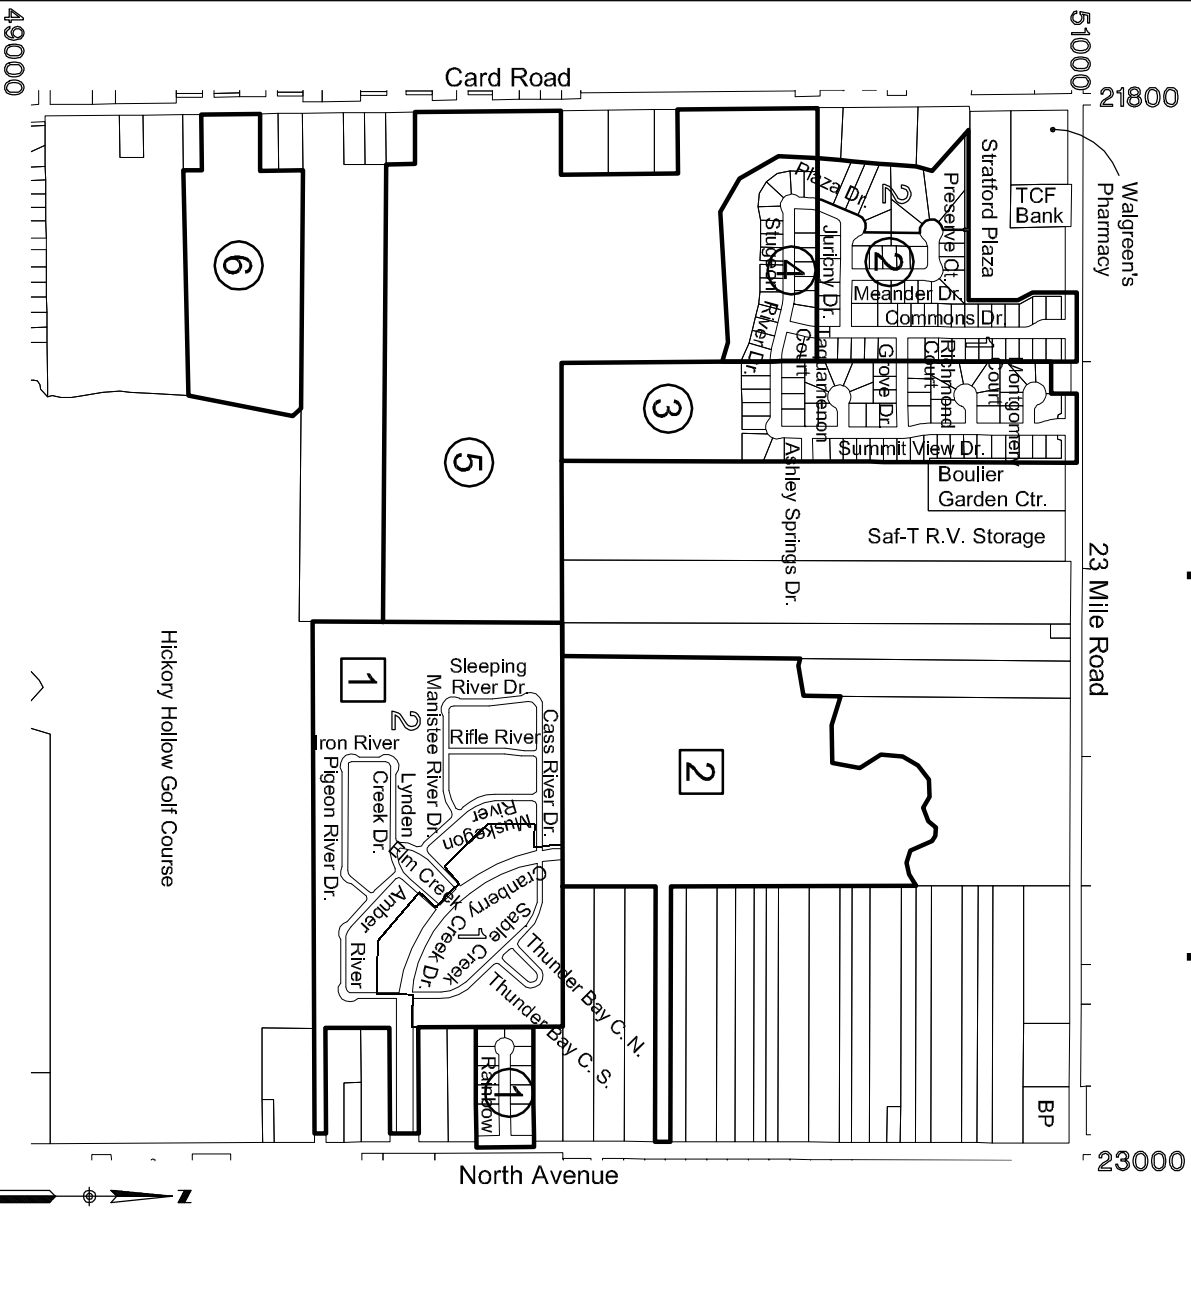

Development Map

Development Legend

Residential Subdivisions

- ① Rainbow _____ 10 Lots
- ② Parkview Commons No. 1 _____ 53 Lots
No. 2 _____ 9 Lots
- ③ The Rivers Estates _____ 61 Lots
- ④ Parkview Estates _____ 24 Lots

Residential Subdivisions (proposed)

- ⑤ The Woodlands _____ 154 Lots
- ⑥ Riviera Ridge Estates _____ 57 Lots

Condominiums

- ① Riverside _____ 56 Units
1 Parc at Riverside _____ 56 Units
2 Village at Riverside _____ 136 Units

Condominiums (proposed)

- ② The Bluffs at Riverside _____ 115 Units

Section 23 Macomb Township

6	5	4	3	2	1
7	8	9	10	11	12
18	17	16	15	14	13
19	20	21	22	23	24
30	29	28	27	26	25
31	32	33	34	35	36