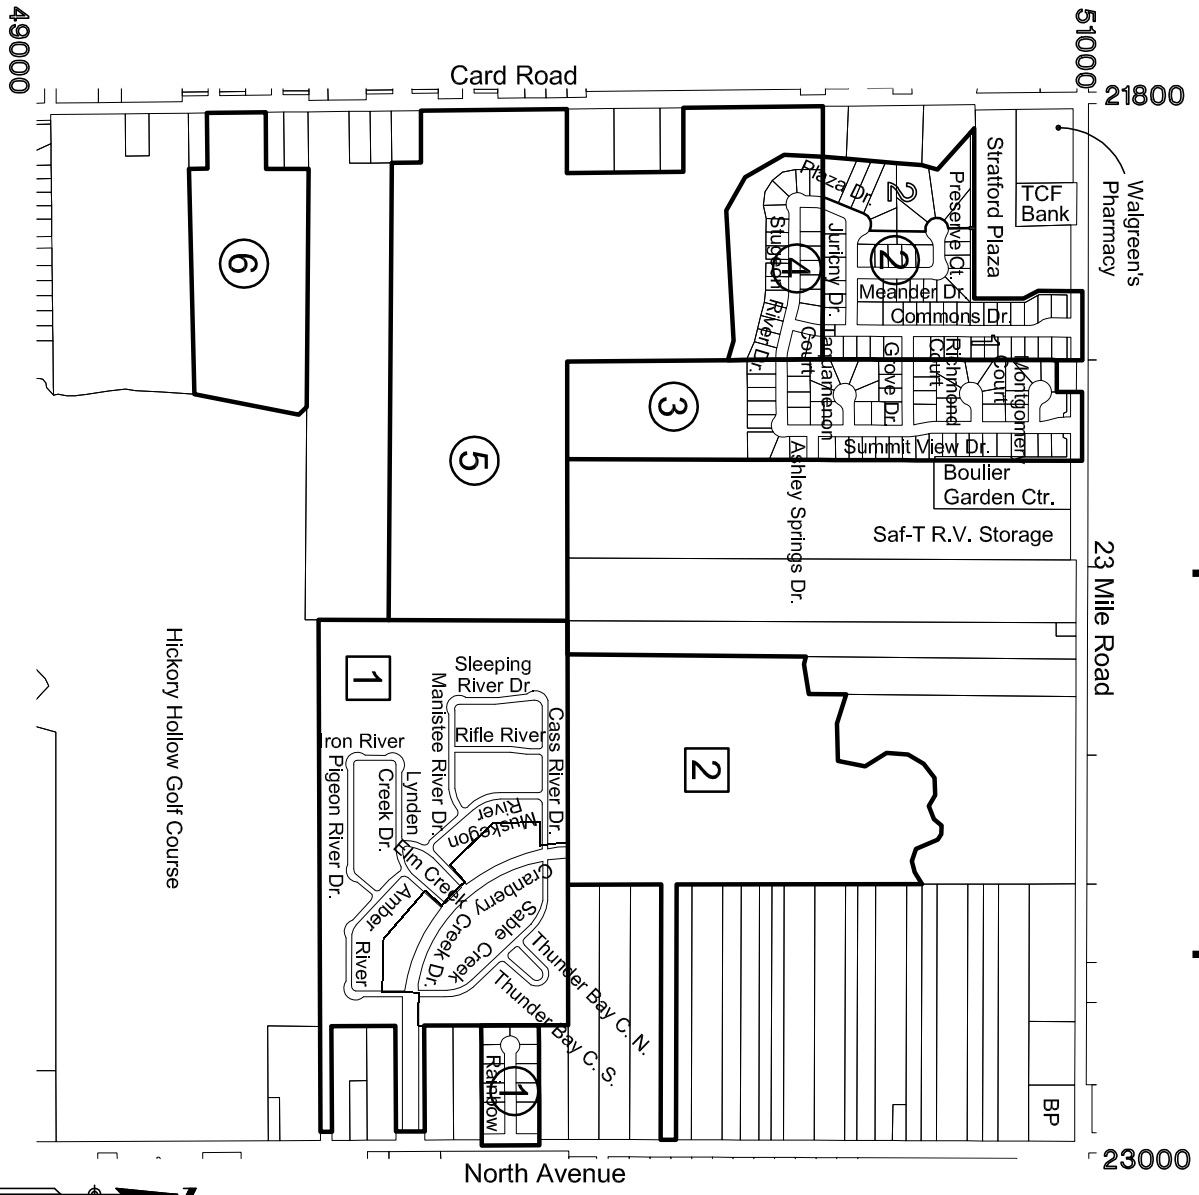

Development Map

Development Legend

- ### Residential Subdivisions
- ① Rainbow _____ 10 Lots
 - ② Parkview Commons No. 1 _____ 53 Lots
 - No. 2 _____ 9 Lots
 - ③ The Rivers Estates _____ 61 Lots
 - ④ Parkview Estates _____ 24 Lots

Residential Subdivisions (proposed)

- ⑤ The Woodlands _____ 154 Lots
- ⑥ Riviera Ridge Estates _____ 57 Lots

Site Condominiums

- ① The Park at Riverside _____ 192 Units

Site Condominiums (proposed)

- ② The Bluffs at Riverside _____ 115 Units

Section 23

Macomb Township

6	5	4	3	2	1
7	8	9	10	11	12
18	17	16	15	14	13
19	20	21	22	23	24
30	29	28	27	26	25
31	32	33	34	35	36