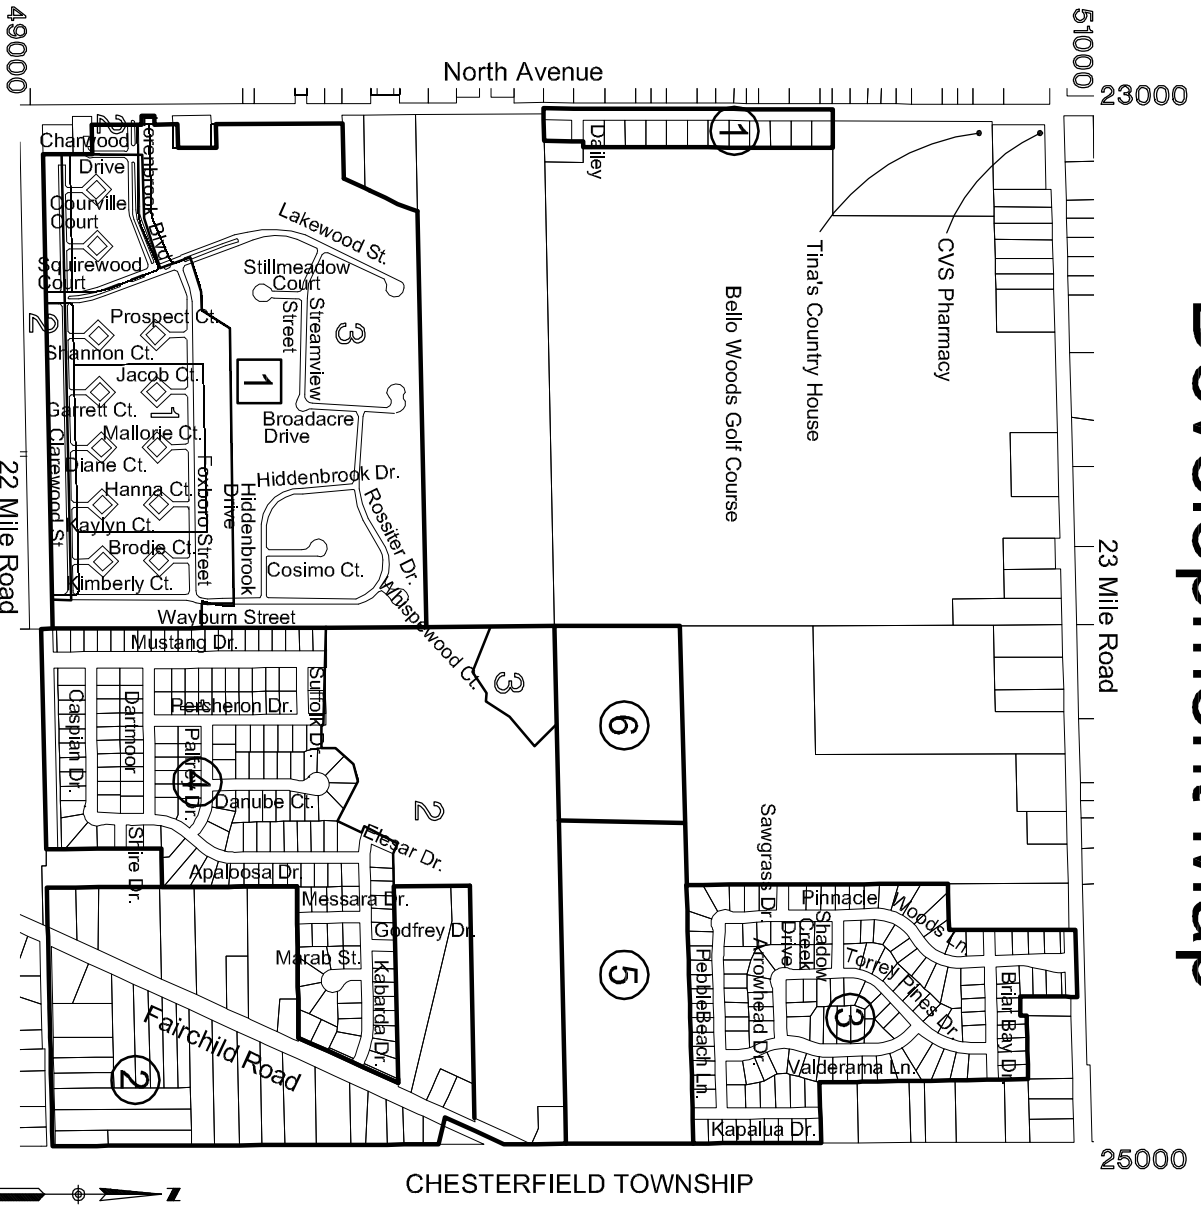

# Development Map

### Residential Subdivisions

- ① Hoffman \_\_\_\_\_ 13 Lots
- ② Hugel Farms Acres \_\_\_\_\_ 30 Lots
- ③ Pinnacle Woods \_\_\_\_\_ 140 Lots
- ④ Legacy Farms No. 1 \_\_\_\_\_ 174 Lots

### Residential Subdivisions (proposed)

- ④ Legacy Farms No. 2 \_\_\_\_\_ 119 Lots
- No. 3 \_\_\_\_\_ 15 Lots
- ⑤ Pinnacle Farms \_\_\_\_\_ 66 Lots

## Section 24 Macomb Township

6	5	4	3	2	1
7	8	9	10	11	12
18	17	16	15	14	13
19	20	21	22	23	24
30	29	28	27	26	25
31	32	33	34	35	36