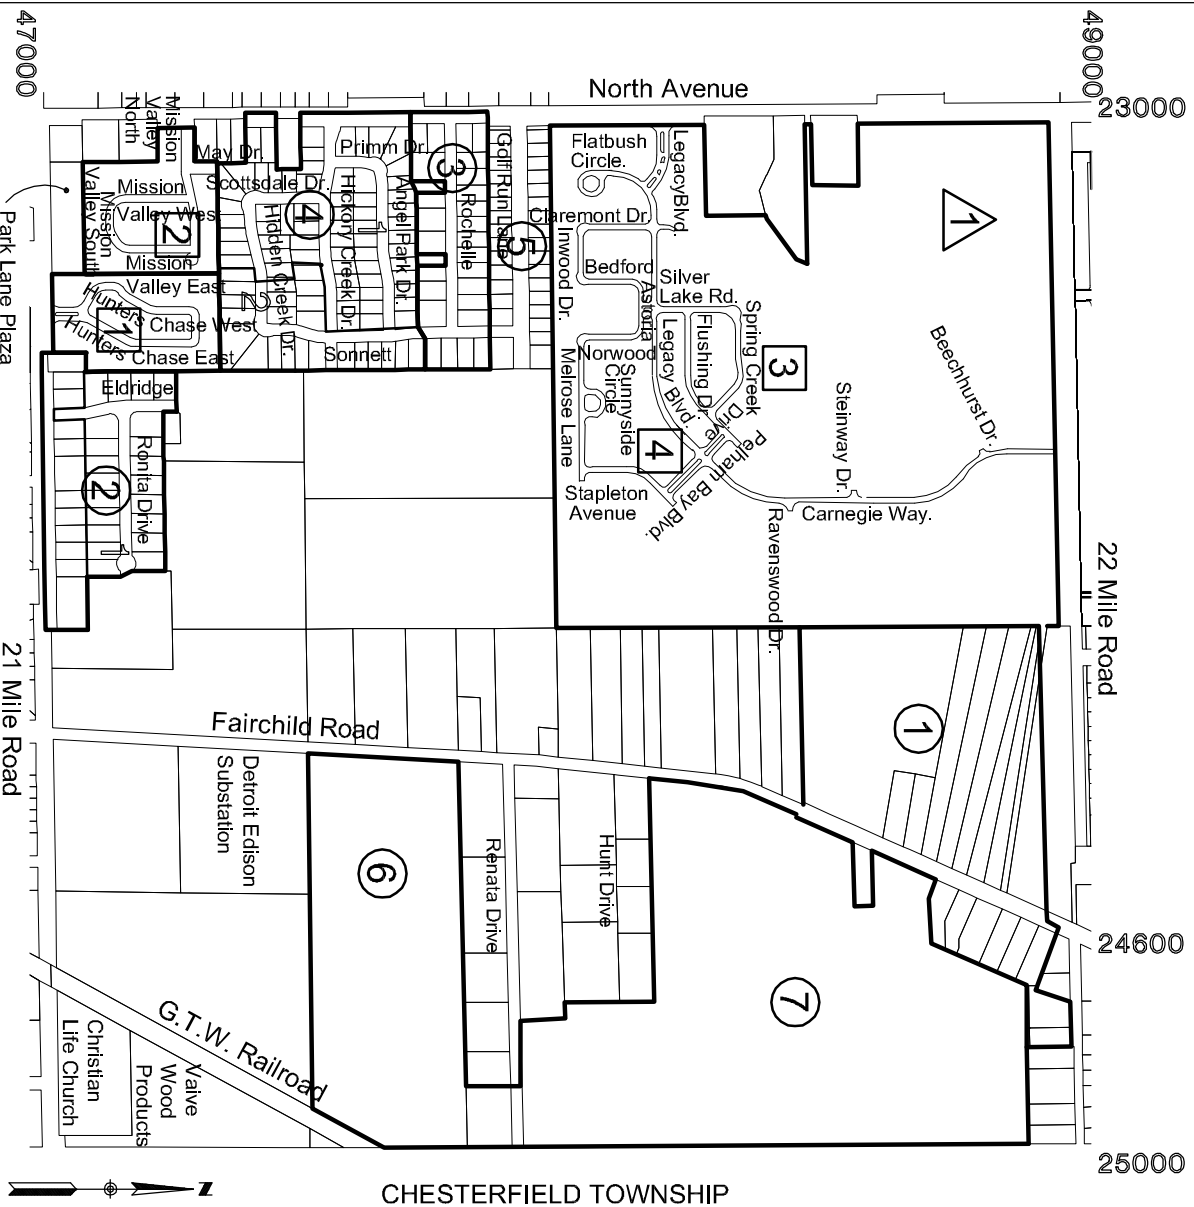

# Development Map

### Residential Subdivisions

- ① S.P. Anastasia \_\_\_\_\_ 17 Lots
- ② Fairchild Country Homes \_\_\_\_\_ 14 Lots  
No. 1 \_\_\_\_\_ 21 Lots
- ③ Northview \_\_\_\_\_ 28 Lots
- ④ Hickory Creek No. 1 \_\_\_\_\_ 64 Lots  
No. 2 \_\_\_\_\_ 23 Lots
- ⑤ Golfview Estates \_\_\_\_\_ 32 Lots

### Residential Subdivision (proposed)

- ⑥ Stoneridge \_\_\_\_\_ 106 Lots
- ⑦ Manchester Woods \_\_\_\_\_ 239 Lots

# Section 25 Macomb Township

6	5	4	3	2	1
7	8	9	10	11	12
18	17	16	15	14	13
19	20	21	22	23	24
30	29	28	27	26	25
31	32	33	34	35	36