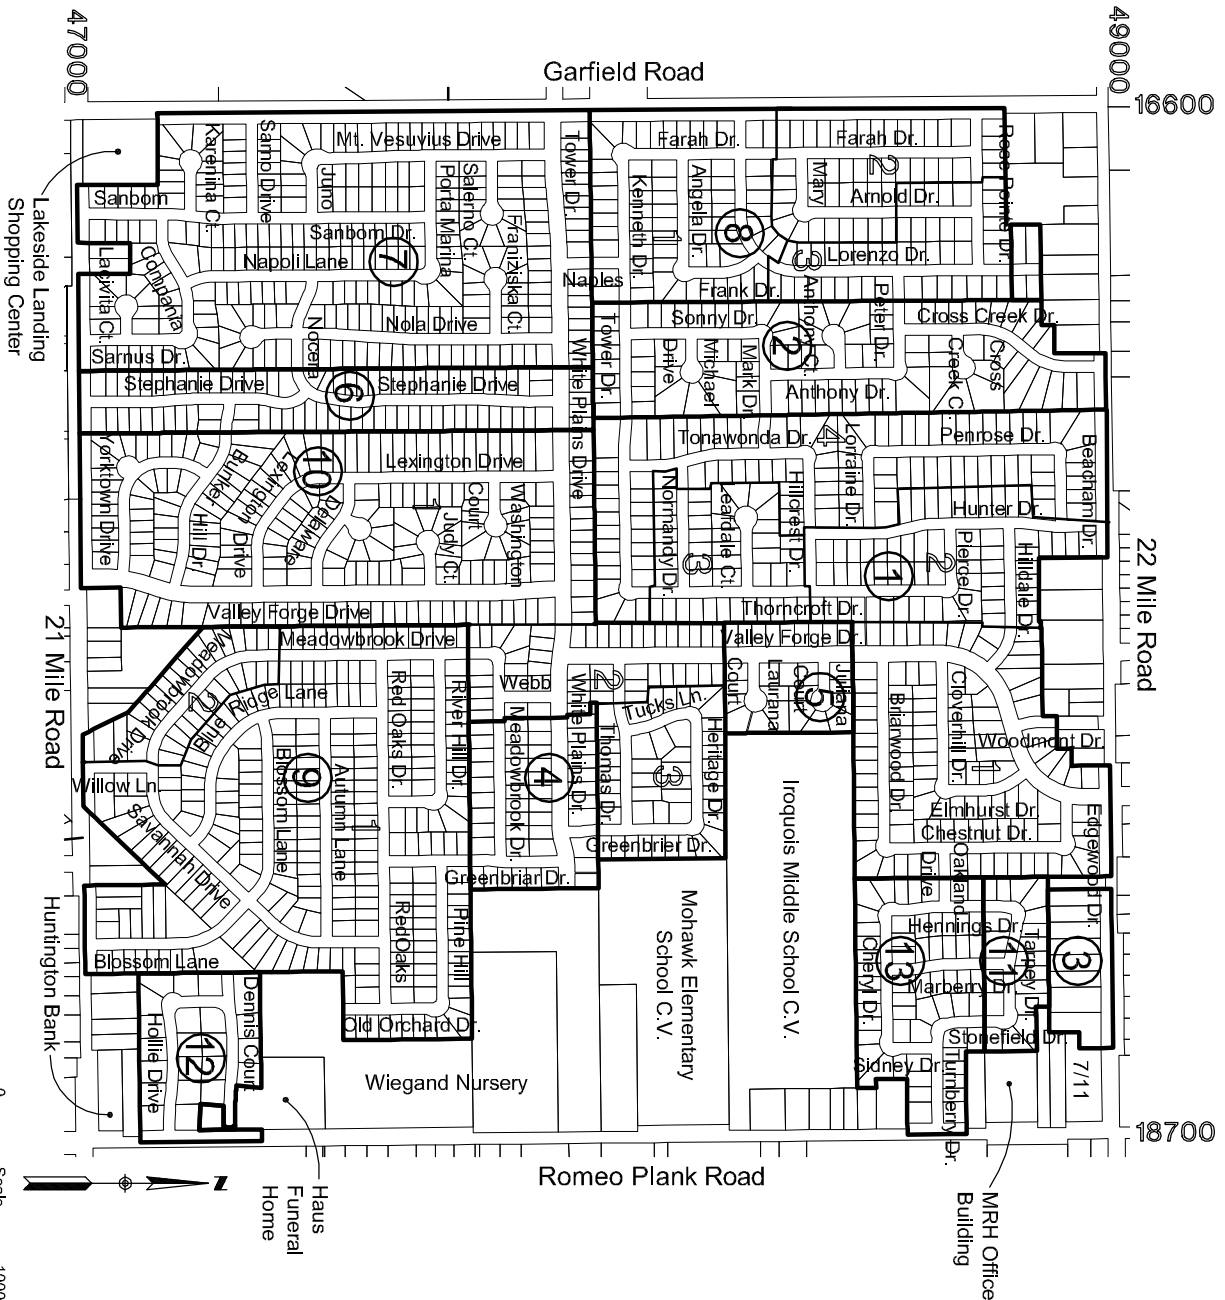

# Development Map

## Development Legend Residential Subdivisions

- ① Brentwood Farms No. 1 \_\_\_\_\_ 112 Lots  
     No. 2 \_\_\_\_\_ 61 Lots  
     No. 3 \_\_\_\_\_ 44 Lots  
     No. 4 \_\_\_\_\_ 97 Lots
- ② Crosscreek \_\_\_\_\_ 93 Lots
- ③ Foerster \_\_\_\_\_ 8 Lots
- ④ Greenbriar \_\_\_\_\_ 46 Lots
- ⑤ Iroquois Valley \_\_\_\_\_ 26 Lots
- ⑥ Mocom \_\_\_\_\_ 81 Lots
- ⑦ Pompea Gardens \_\_\_\_\_ 277 Lots
- ⑧ Rose Pointe No. 1 \_\_\_\_\_ 69 Lots  
     No. 2 \_\_\_\_\_ 47 Lots  
     No. 3 \_\_\_\_\_ 45 Lots  
     No. 4 \_\_\_\_\_ 4 Lots
- ⑨ Shenandoah Village No. 1 \_\_\_\_\_ 276 Lots  
     No. 2 \_\_\_\_\_ 31 Lots
- ⑩ Valley Forge No. 1 \_\_\_\_\_ 203 Lots  
     No. 2 \_\_\_\_\_ 48 Lots  
     No. 3 \_\_\_\_\_ 44 Lots
- ⑪ Turnberry Pointe \_\_\_\_\_ 18 Lots
- ⑫ Waldenburg Height \_\_\_\_\_ 25 Lots
- ⑬ Turnberry \_\_\_\_\_ 58 Lots

# Section 29 Macomb Township

6	5	4	3	2	1
7	8	9	10	11	12
18	17	16	15	14	13
19	20	21	22	23	24
30	29	28	27	26	25
31	32	33	34	35	36