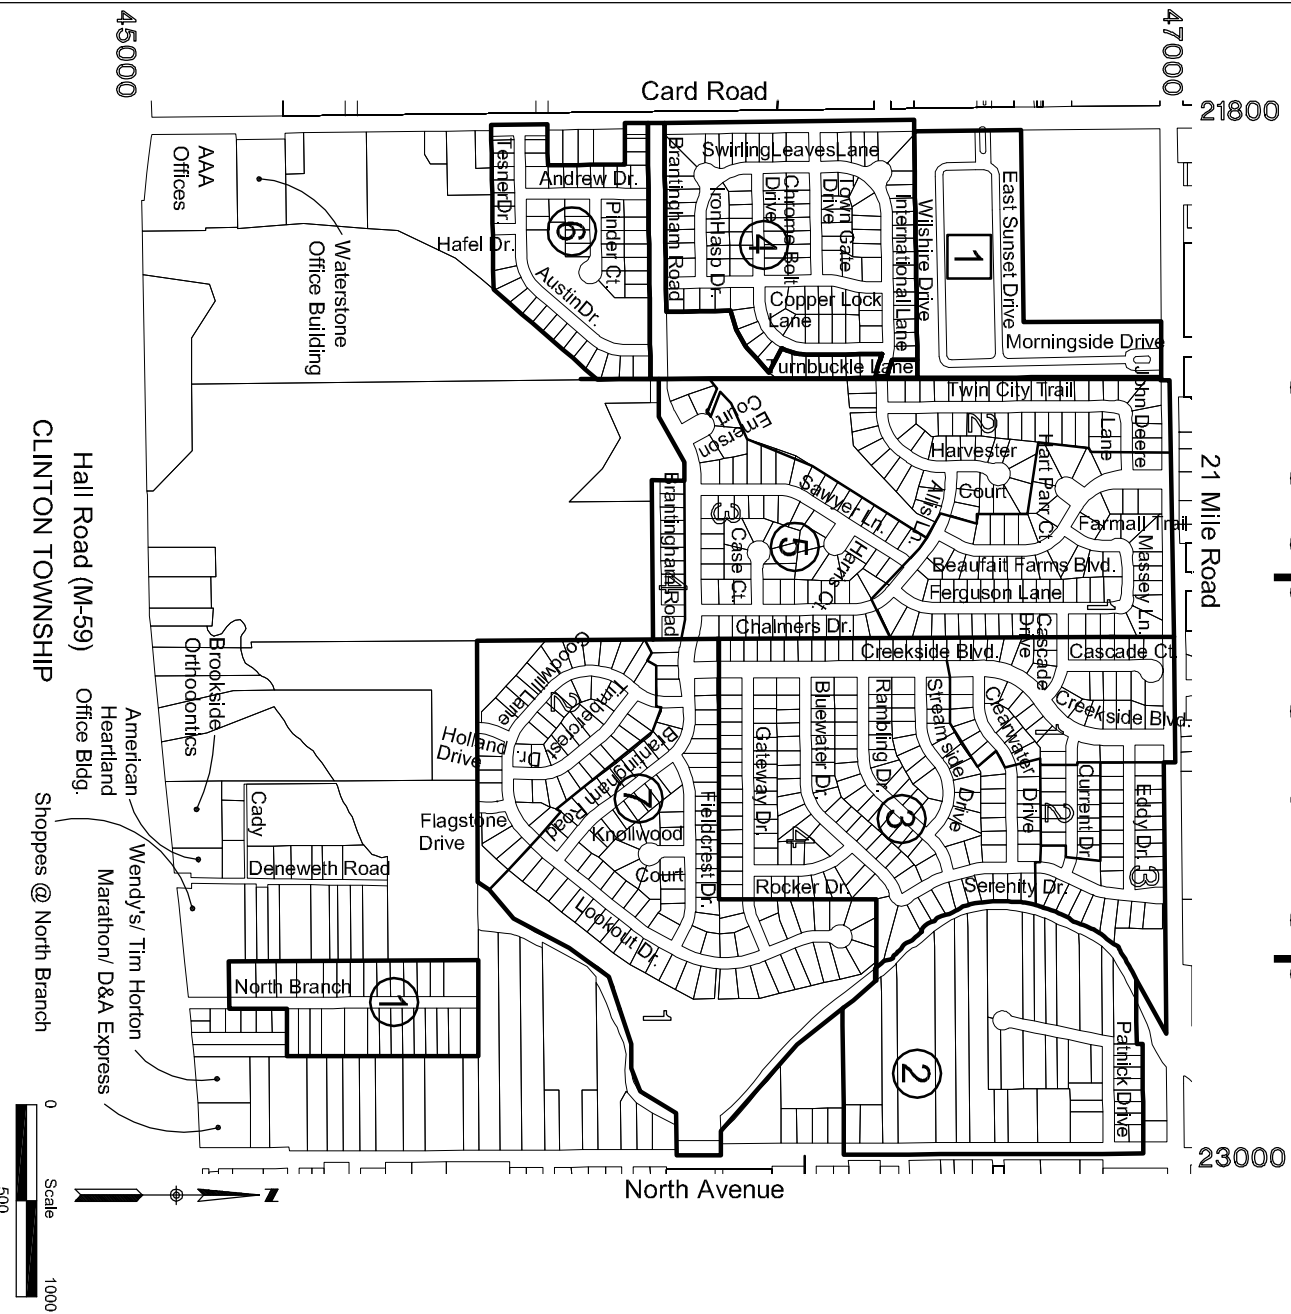

Development Map

Development Legend

Residential Subdivisions

- ① S.P. Deneweth _____ 36 Lots
- ② Loeffler _____ 39 Lots
- ③ Creekside Village No. 1 _____ 48 Lots
 No. 2 _____ 13 Lots
 No. 3 _____ 29 Lots
 No. 4 _____ 160 Lots
- ④ Towngate _____ 39 Lots
- ⑤ Beaufait Farms No. 1 _____ 70 Lots
 No. 2 _____ 63 Lots
 No. 3 _____ 72 Lots
 No. 4 _____ 10 Lots
- ⑥ Tesner Park _____ 51 Lots
- ⑦ The Bluffs of Beaufait Farms _____
 No. 1 _____ 99 Lots
 No. 2 _____ 47 Lots

Residential Condominiums

- ① Fairways East _____ 97 Units

Section 35

Macomb Township

6	5	4	3	2	1
7	8	9	10	11	12
18	17	16	15	14	13
19	20	21	22	23	24
30	29	28	27	26	25
31	32	33	34	35	36