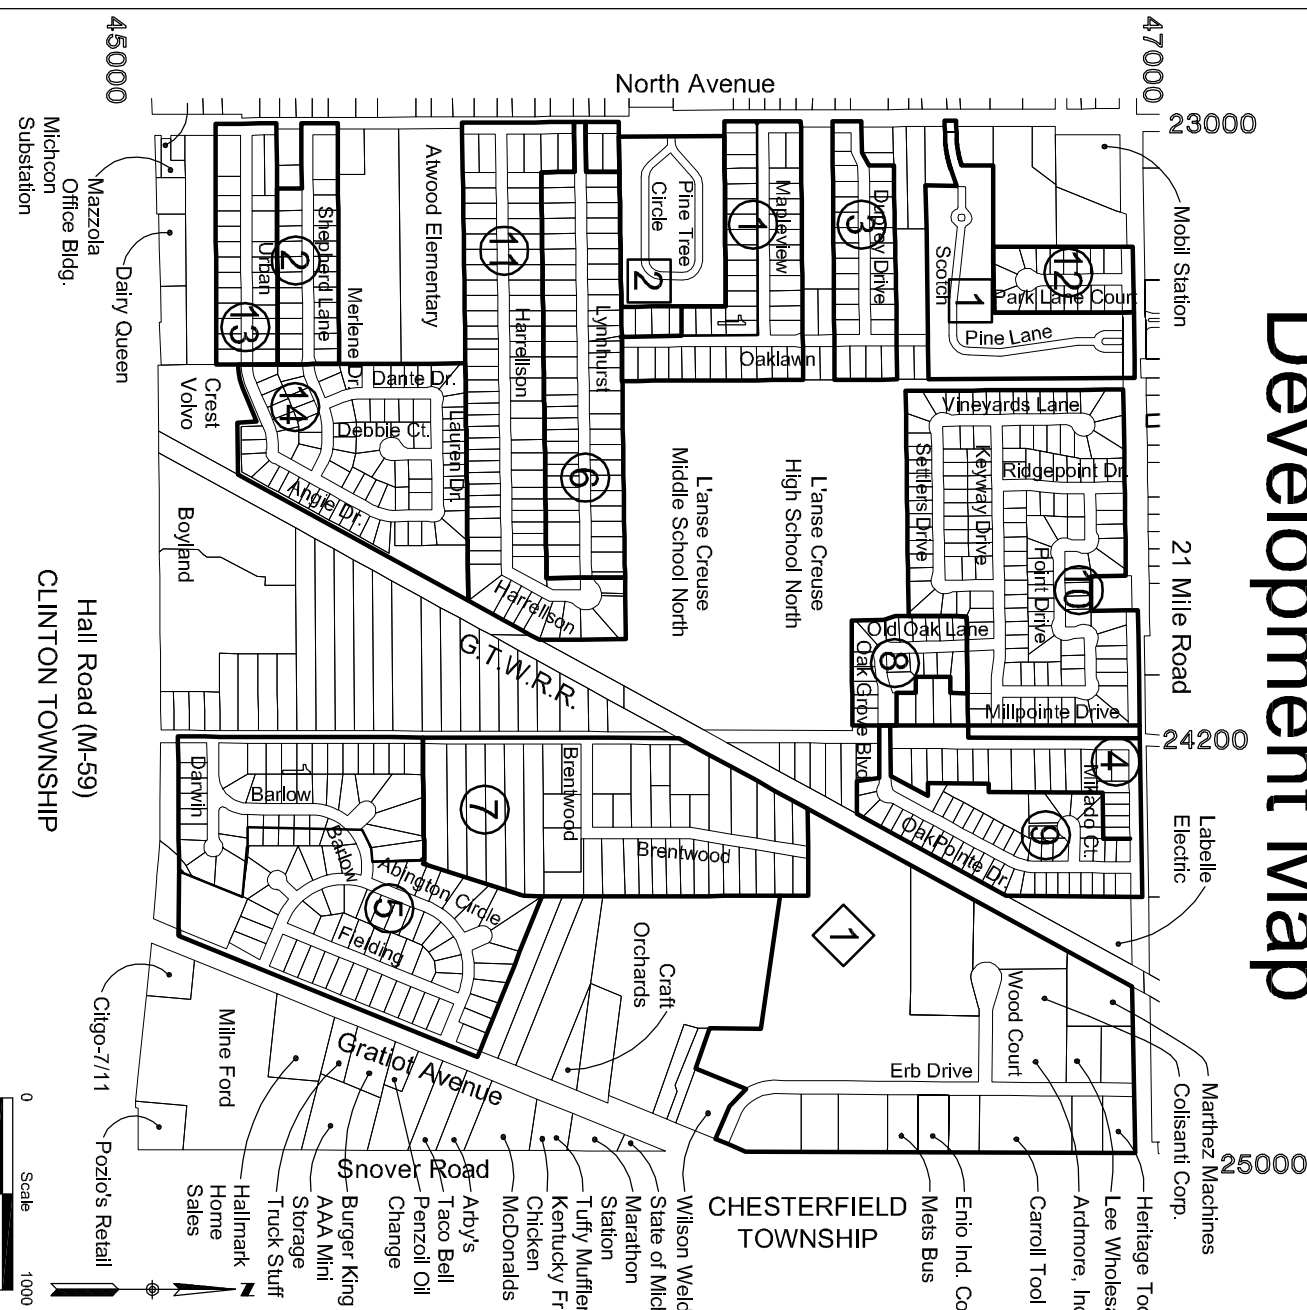

Development Map

Development Legend

Residential Subdivisions

- ① Dobson _____ 25 Lots
 - ② Dobson No. 1 _____ 16 Lots
 - ③ Drouillard John _____ 24 Lots
 - ④ Duprey Gardens _____ 27 Lots
 - ⑤ Faith _____ 18 Lots
 - ⑥ Hall Farm Estates _____ 57 Lots
 - ⑦ Hall Farm Estates No. 1 _____ 43 Lots
 - ⑧ Hartway Stanton _____ 55 Lots
 - ⑨ S.P. Grove Acres _____ 40 Lots
 - ⑩ Oak Grove _____ 19 Lots
 - ⑪ Oak Pointe _____ 48 Lots
 - ⑫ Ridgepointe _____ 131 Lots
 - ⑬ S.P. Stanton-Hartway _____ 78 Lots
 - ⑭ Park Lane _____ 17 Lots
 - ⑮ Urban Peters _____ 24 Lots
 - ⑯ Urban Meadows _____ 76 Lots
- ### Residential Condominiums
- ① The Pines _____ 56 Units
 - ② Pine Hills _____ 52 Units
- ### Industrial
- ① Erb Industrial Park _____ 24 Lots

Section 36

Macomb Township

6	5	4	3	2	1
7	8	9	10	11	12
18	17	16	15	14	13
19	20	21	22	23	24
30	29	28	27	26	25
31	32	33	34	35	36