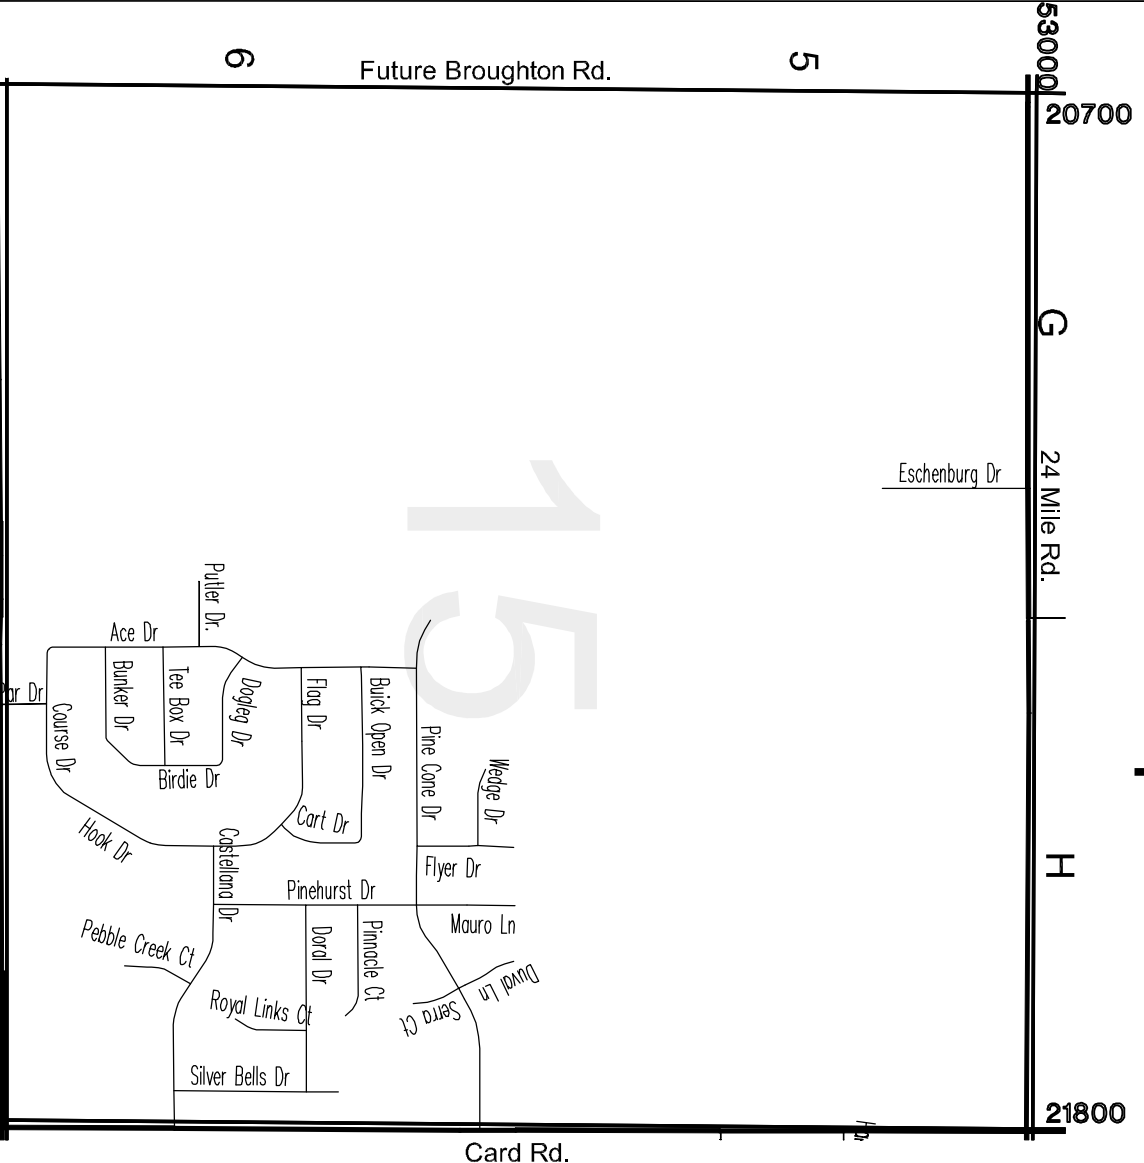

Street Map

Street Index

- A Aberdeen Dr..H5
Ace Dr..H6
- B Birdie Dr..H6
Buck Open Dr..H6
Bunker Dr..H6
- C Card Rd..H5-H6
Cart Dr..H6
Castellano Dr..H6
Course Dr..H6
- D Dogleg Dr..H6
Doral Dr..H6
Dural Ln..H6
- E Eschenburg Dr...G5
- F Flag Dr..H6
Flyer Dr..H6
Fess Rd..G5
- H Hertford Way..H5
Hook Dr..H6
- M Mauro Ln..H6
- P Pebble Creek Ct..H6
Pine Cone Dr..H6
Pinehurst Dr..H6
Putler Dr...G5
- R Royal Links Ct..H6
- S Serra Ct..H6
Shenandoah Dr..G6
Silver Bells Dr...H6
- T Tee Box Dr..H6
- W Wedge Dr..H6

Section 15

Macomb Township

6	5	4	3	2	1
7	8	9	10	11	12
13	14	15	16	17	18
19	20	21	22	23	24
25	26	27	28	29	30
31	32	33	34	35	36