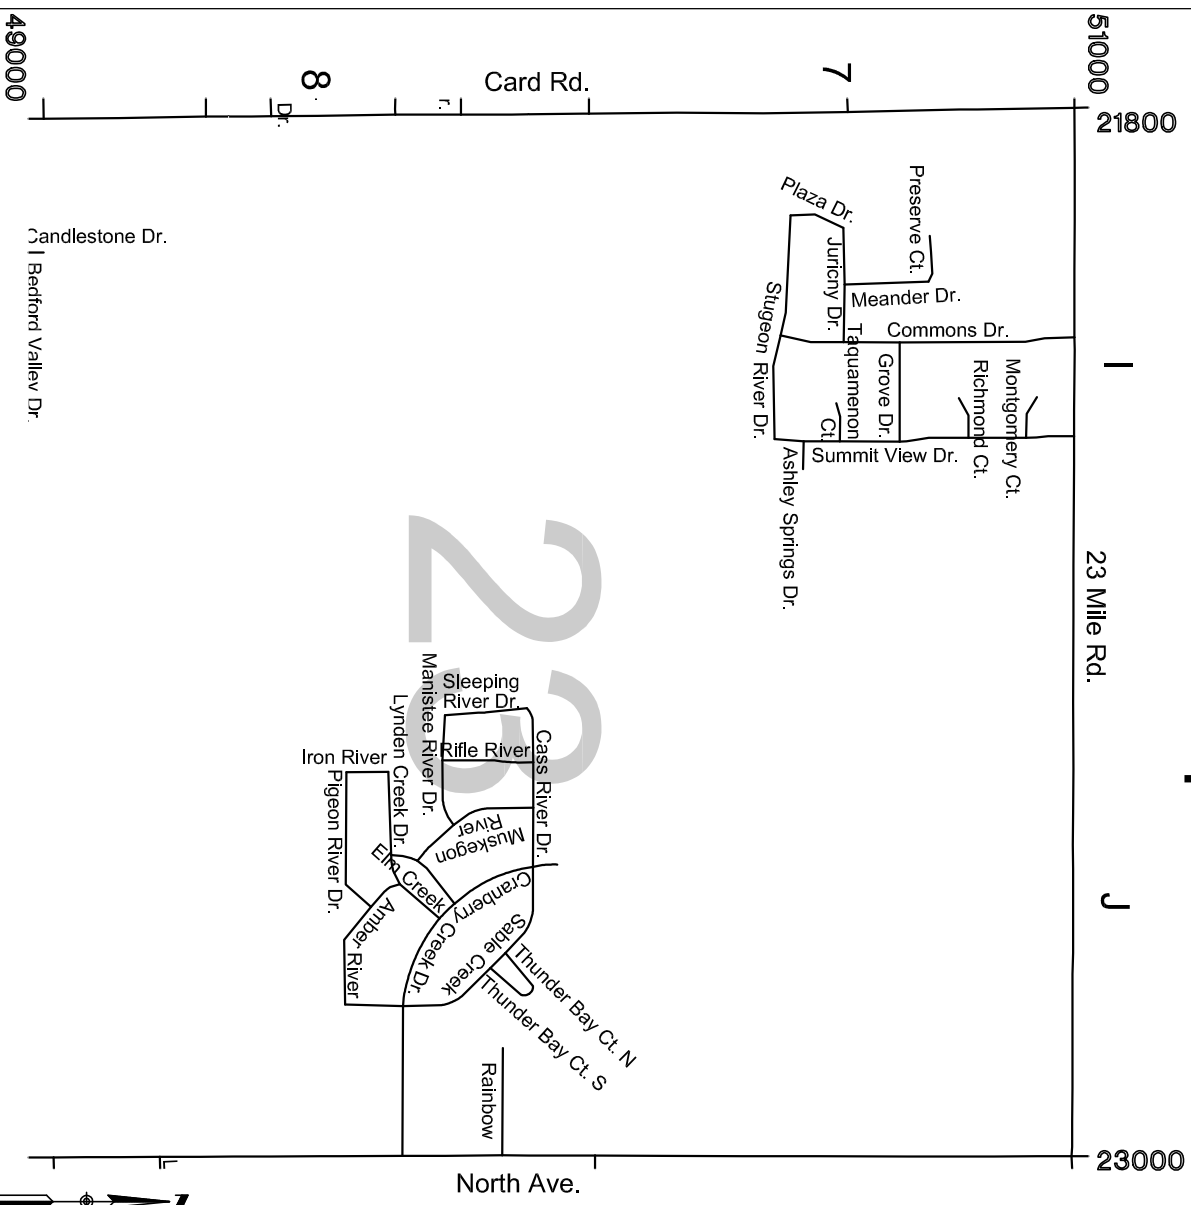

Street Map

Street Index

A	Amber River	J8	N	North Ave.	J7-J8
	Ashley Springs Dr.	I7	P	Pigeon River Dr.	J8
C	Card Rd.	I7-I8		Plaza Dr.	I7
	Cass River Dr.	J8		Preserve Ct.	I7
	Commons Dr.	I7	R	Rainbow	J8
	Cranberry Creek Dr.	J8		Richmond Cr.	J8
E	Elm Creek	J8		Rifle River	J8
G	Grove Dr.	I7	S	Sable Creek	J8
I	Iron River	J8		Sleeping River Dr.	J8
	Jurncy Dr.	I7		Sturgeon River Dr.	J8
	Lynden Creek Dr.	J8	T	Summit View Dr.	I7
M	Manistee River Dr.	J8		Taquamenon Ct.	I7
	Meander Dr.	I7		Thunder Bay Ct. N	J8
	Montgomery Ct.	I7		Thunder Bay Ct. S	J8
	Muskegon River	J8		23 Mile Rd.	I7-J7

Section 23 Macomb Township

6	5	4	3	2	1
7	8	9	10	11	12
18	17	16	15	14	13
19	20	21	22	23	24
30	29	28	27	26	25
31	32	33	34	35	36