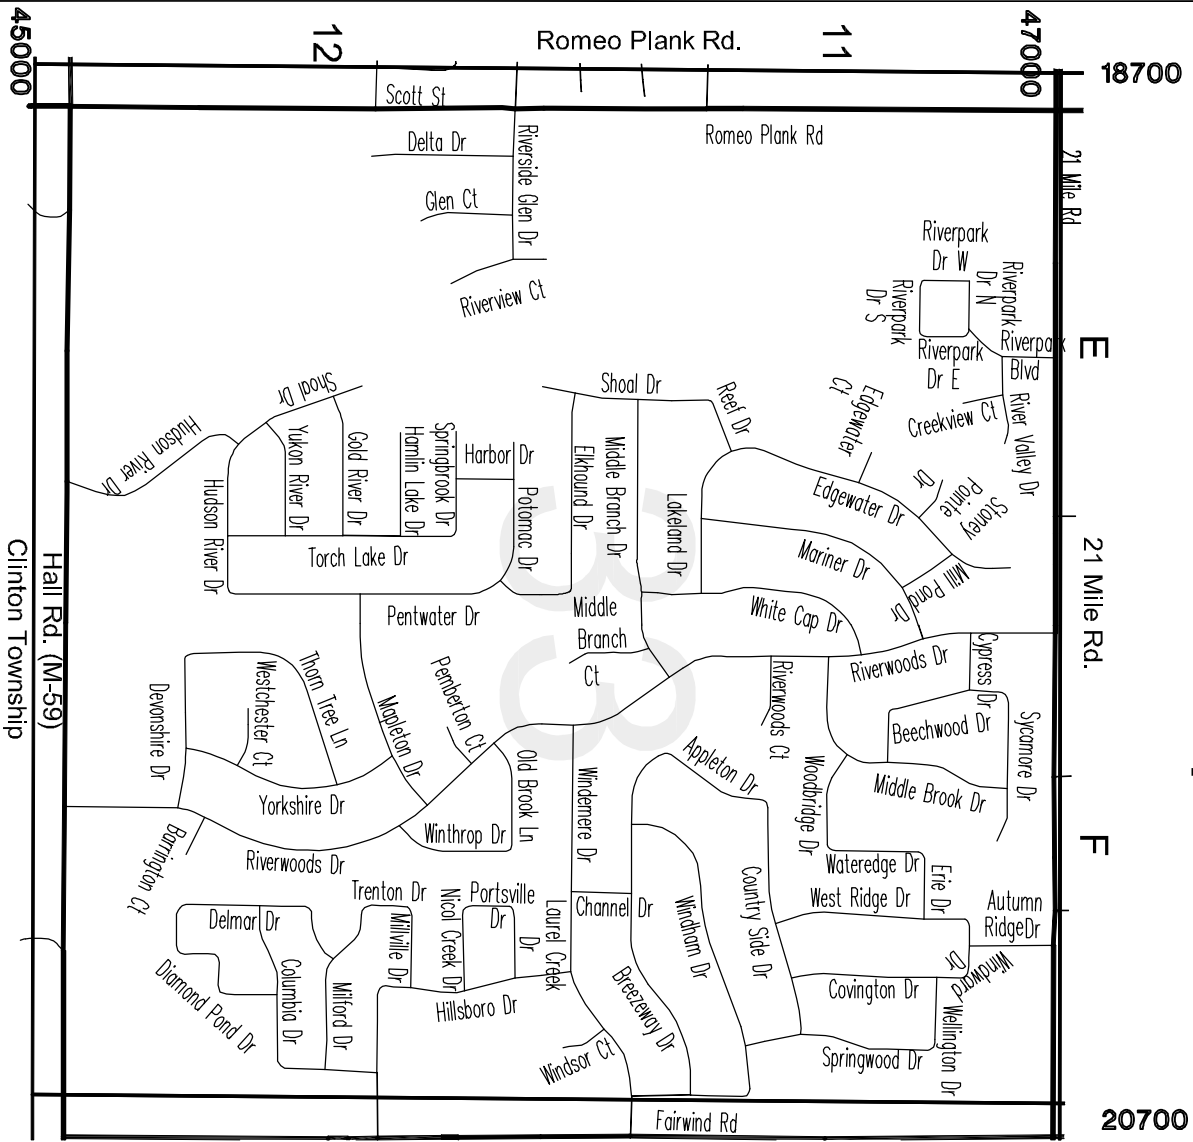

Street Map

Street Index

- A Adriene Dr..F11
Appleton Dr..F11
Ashford Dr..F12
Autumn Ridge Dr..F11
- B Barrington Ct..F12
Beacon Square Dr..F11
Beechwood Dr..F11
Breezeway Dr..F11
- C Channel Dr..F11
Columbia Dr..F12
Country Side Dr..F11
Covington Ct..E11
Cypress Dr..F11
- D Delmar Dr..F12
Delta Dr..E12
Devonshire Dr..F12
Diamond Pond Dr..F12
- E E Half/W Hall Turnaround..E12
Edgewater Ct..E11
Edgewater Dr..E11
Elkround Dr..E11
Erie Dr..F11
- F Fairwind Rd..F11
- G Gen Ct..E12
Gold River Dr..E12
- H Hall Rd..E12-F12
Harbor Dr..E12
Hornin Lake Dr..E12
Hudson River Dr..E12
- I Inland Dr..E11
Ireland Dr..E11
Ivy Dr..E11
- J Jersey Dr..E11
Junction Dr..E11
Juniper Dr..E11
- K Kenmore Dr..F12
- L Lakeland Dr..E11
Lakewood Dr..E11
Laural Creek Dr..F12
- M Mapleton Dr..E12-F12
Mariner Dr..E11-F11
Middle Branch Dr..E11-F11
Middle Brook Dr..F11
Mill Pond Dr..E11
Mills Dr..F12
- N Nicol Creek Dr..F12
- O Old Brook Ln..F11
- P Pentwater Ct..F12
Pemberton Dr..E12
Portville Dr..E12
Polanac Dr..E12
- R Ragsdale Dr..E11-F12
Reef Dr..E11
River Valley Dr..E11
Riverpark Blvd..E11
Riverpark Dr..E11
Riverpark Dr..N.E11
Riverpark Dr..S.E11
Riverside Glen Dr..E12
Riverview Ct..E11-F12
Riverwoods Ct..F11
Rockwood Dr..E11
- S Sanford Dr..F12
Shoal Dr..E11-E12
Springbrook Dr..E12-F11
Stony Pointe Dr..E11
Sycamore Dr..F11
- T Thorn Tree Ln..F12
Torch Lake Dr..E12
Trenton Dr..F12
- U Upland Dr..E11
Upland Dr..E11
Upland Dr..E11
- V Yorkshire Dr..F12
Yukon River Dr..E12
- W W Hall/E Hall Turn..F12
Wateredge Dr..F11
Wellington Dr..F11
West Ridge Dr..F11
Westchester Ct..F12
White Cap Dr..E11-F11
Wildemere Dr..F11
Windsor Ct..F11
Winthrop Dr..E11
Woodbridge Dr..F11
Woodstock Dr..E11

Section 33

Macomb Township

6	5	4	3	2	1
7	8	9	10	11	12
13	14	15	16	17	18
19	20	21	22	23	24
25	26	27	28	29	30
31	32	33	34	35	36