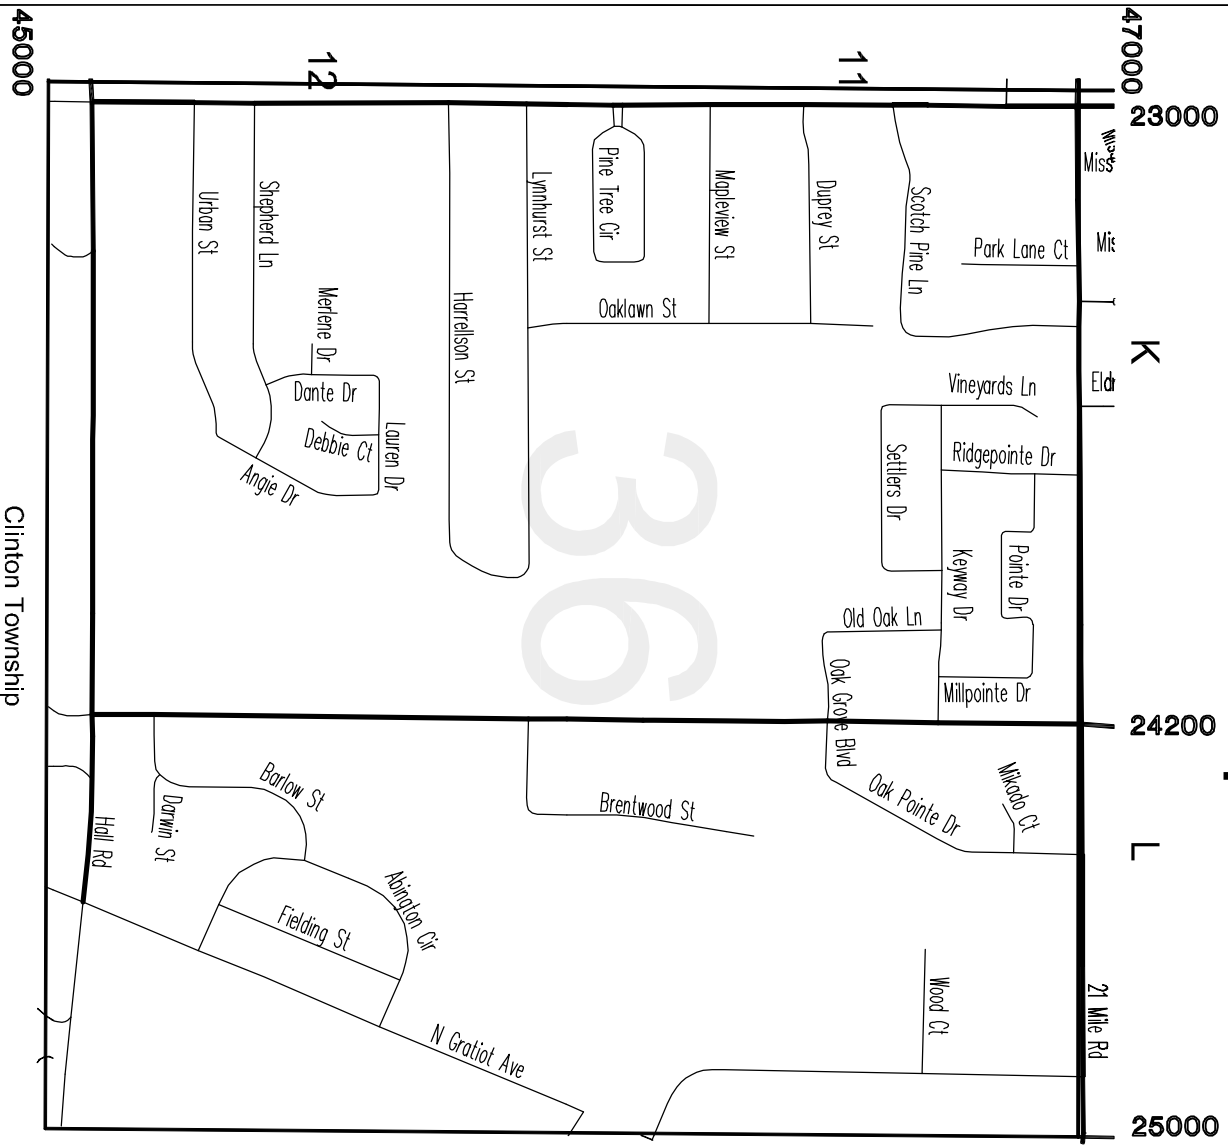

Street Map

Street Index

- A Abington Cir.,L12
Angie Dr.,K12
- B Barlow St.,L12
Brentwood St.,L11-L12
- D Dante Dr.,K12
Dorwin St.,L12
Debbie Ct.,K12
Duprey St.,K11
- E E Hall/Gardot Turnaround.,L12
E Hall/W Hall Turnaround.,K12
E Pine Tree Blvd.,K11
Eldridge Dr.,K11
Edo Dr.,L11
- F Forchilla Rd.,L11-L12
Fielding St.,L12
- H Hall Rd.,K12-L12
Horrellson St.,K12
Hunters Chase Dr E.,K11
- K Keyway Dr.,K11-L11
- L Lauren Dr.,K12
Lynchurst St.,K12
- M Mapleview St.,K11
Market Place Blvd.,L11
Merlene Dr.,K12
Mikado Ct.,L11
Millpointe Dr.,L11
- N N Gardot Ave.,L11-L12
- O Oak Grove Blvd.,L11
Oak Pointe Dr.,L11
Oaklawn St.,K11-K12
Old Oak Ln.,L11
- P Park Lane Ct.,K11
Pine Tree Cir.,K11
Pointe Dr.,K11-L11
- R Ridgepointe Dr.,K11
- S Scotch Pine Ln.,K11
Settlers Dr.,K11
Shepherd Ln.,K12
- U Urban St.,K12
- V Vineyards Ln.,K11
- W Hall/E Hall Turn.,L12
W Pine Tree Blvd.,K11
William P Rosso Hwy.,L12
Wood Ct.,L11

Section 36

Macomb Township

6	5	4	3	2	1
7	8	9	10	11	12
13	14	15	16	17	18
19	20	21	22	23	24
25	26	27	28	29	30
31	32	33	34	35	36