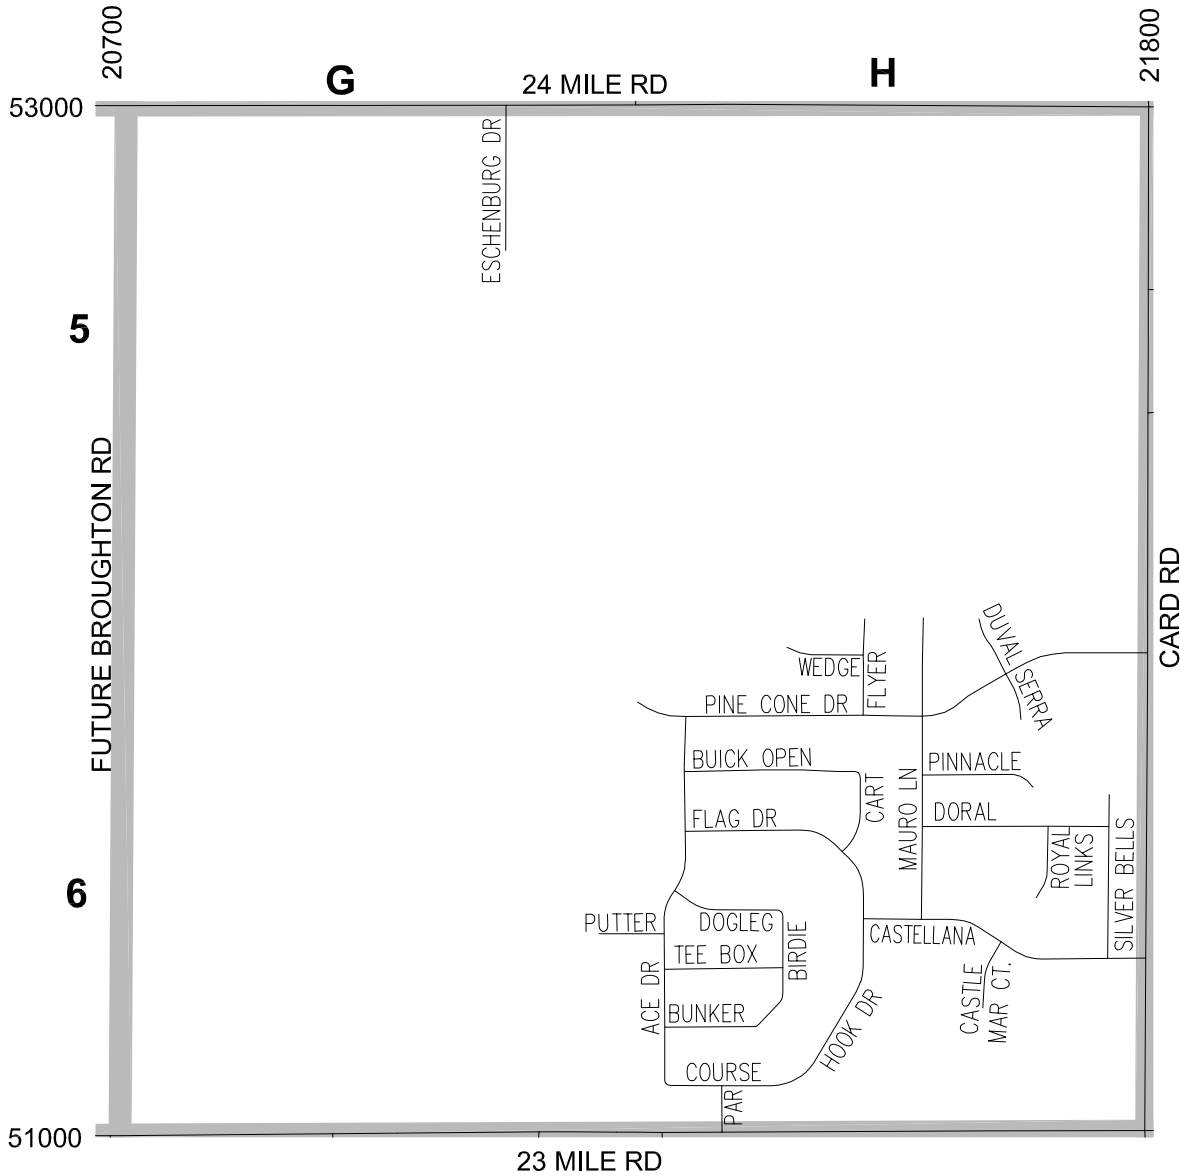

Street Map

Street Index

- A
ACE DR...H6
- B
BIRDIE DR...H6
BUICK OPEN DR...H6
BUNKER DR...H6
- C
CARD RD...H5-H6
CART DR...H6
CASTELLANA DR...H6
CASTLE MAR CT...H6
COURSE DR...H6
- D
DOGLEG DR...H6
DORAL DR...H6
DUVAL LN...H6
- E
ESCHENBURG DR...G5
- F
FLAG DR...H6
FLYER DR...H6
- H
HOOK DR...H6
- M
MAURO LN...H6
- P
PAR DR...H6
PINE CONE DR...H6
PINNACLE CT...H6
PUTTER DR...G6
- R
ROYAL LINKS CT...H6
- S
SERRA CT...H6
SILVER BELLS DR...H6
- T
TEE BOX DR...H6
- W
WEDGE DR...H6

Section 15 Macomb Township

6	5	4	3	2	1
7	8	9	10	11	12
18	17	16	15	14	13
19	20	21	22	23	24
30	29	28	27	26	25
31	32	33	34	35	36

July 2019