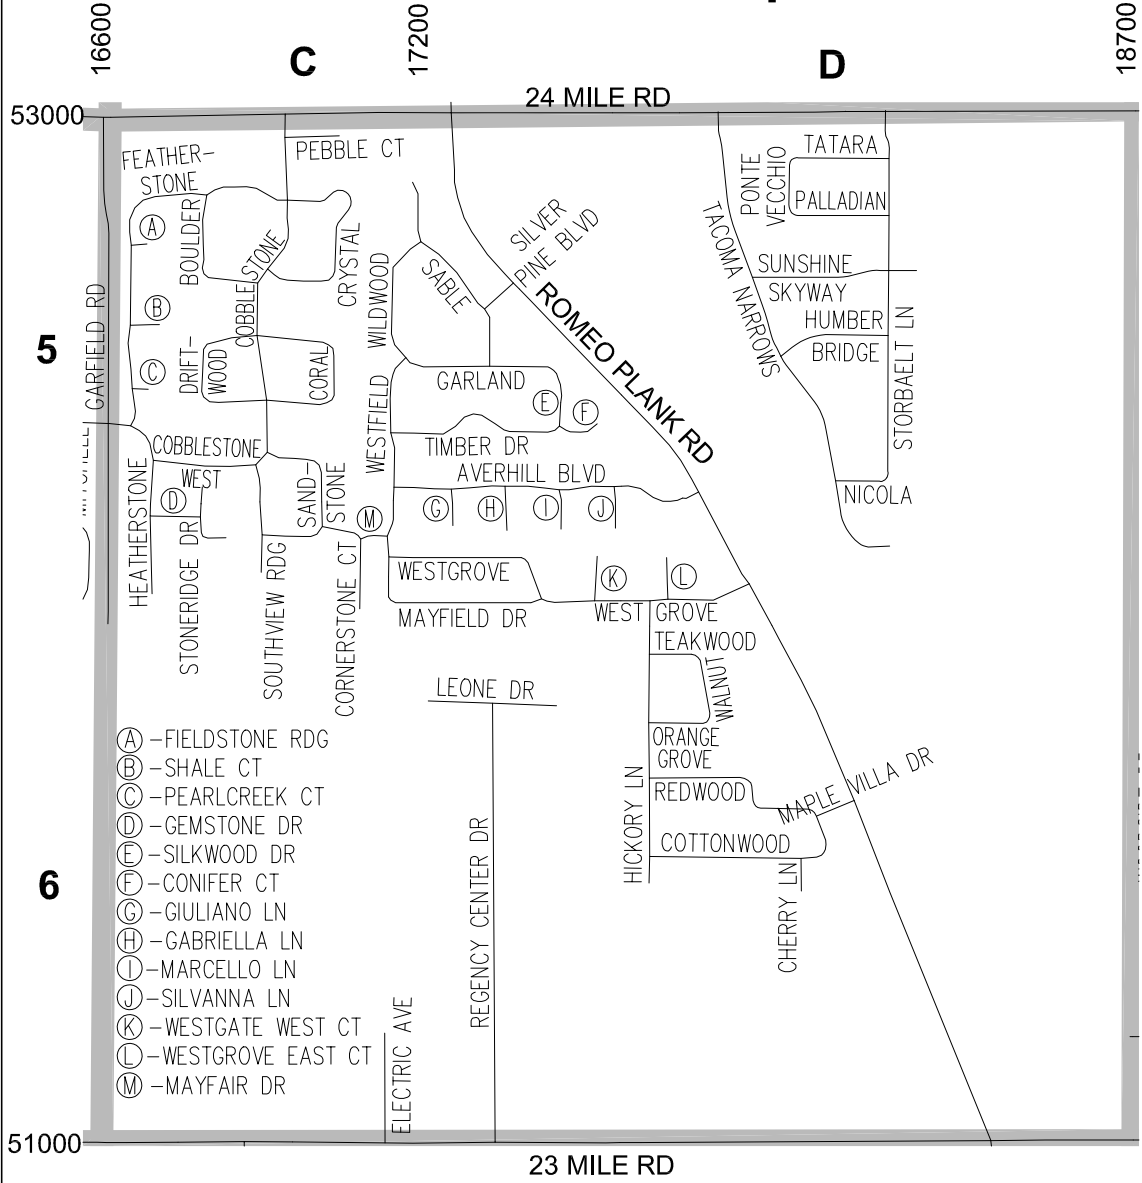

# Street Map

# Street Index

- A  
AVERHILL BLVD...C5-D5
- B  
BOULDER WAY...C5
- C  
CHERRY LN...D6  
COBBLESTONE DR...C5  
COBBLESTONE WEST BLVD...C5  
CONIFER DR...C5  
CORAL LN...C5  
CORNERSTONE CT...C5  
COTTONWOOD DR...D6  
CRYSTAL DR...C5
- D  
DRIFTWOOD DR...C5
- E  
ELECTRIC AVE...C6
- F  
FEATHERSTONE WAY...C5  
FIELDSTONE RDG...C5
- G  
GABRIELLA LN...C5  
GARFIELD RD...C5  
GARLAND DR...C5  
GEMSTONE DR...C5  
GIULIANO LN...C5
- H  
HEATHERSTONE AVE...C5  
HICKORY LN...D5-D6  
HUMBER BRIDGE DR...D5
- M  
MAPLE VILLA DR...D6  
MARCELLO LN...C5  
MAYFAIR DR...C5  
MAYFIELD DR...C5
- N  
NICOLA DR...D5
- O  
ORANGE GROVE DR...D6
- P  
PALLADIAN DR...D5  
PEARLCREEK CT...C5  
PEBBLE CT...C5  
PONTE VECCHIO DR...D5
- R  
REDWOOD DR...D6  
REGENCY CENTER DR...C6  
ROMEO PLANK RD...C5-D6
- S  
SABLE DR...C5  
SANDSTONE CIR...C5  
SHALE CT...C5  
SILKWOOD DR...C5  
SILVANNA LN...C5  
SILVER PINE BLVD...C5  
SOUTHVIEW RDG...C5  
STONERIDGE DR...C5  
STORBAELT LN...D5  
SUNSHINE SKYWAY DR...D5
- T  
TACOMA NARROWS DR...D5  
TATARA DR...D5  
TEAKWOOD DR...D6  
TIMBER DR...C5
- W  
WALNUT DR...D6  
WESTFIELD DR...C5  
WESTGATE WEST CT...C5  
WESTGROVE DR...C5-D5  
WESTGROVE EAST CT...D5  
WILDWOOD DR...C5

- (A) -FIELDSTONE RDG
- (B) -SHALE CT
- (C) -PEARLCREEK CT
- (D) -GEMSTONE DR
- (E) -SILKWOOD DR
- (F) -CONIFER CT
- (G) -GIULIANO LN
- (H) -GABRIELLA LN
- (I) -MARCELLO LN
- (J) -SILVANNA LN
- (K) -WESTGATE WEST CT
- (L) -WESTGROVE EAST CT
- (M) -MAYFAIR DR

## Section 17 Macomb Township

6	5	4	3	2	1
7	8	9	10	11	12
18	17	16	15	14	13
19	20	21	22	23	24
30	29	28	27	26	25
31	32	33	34	35	36