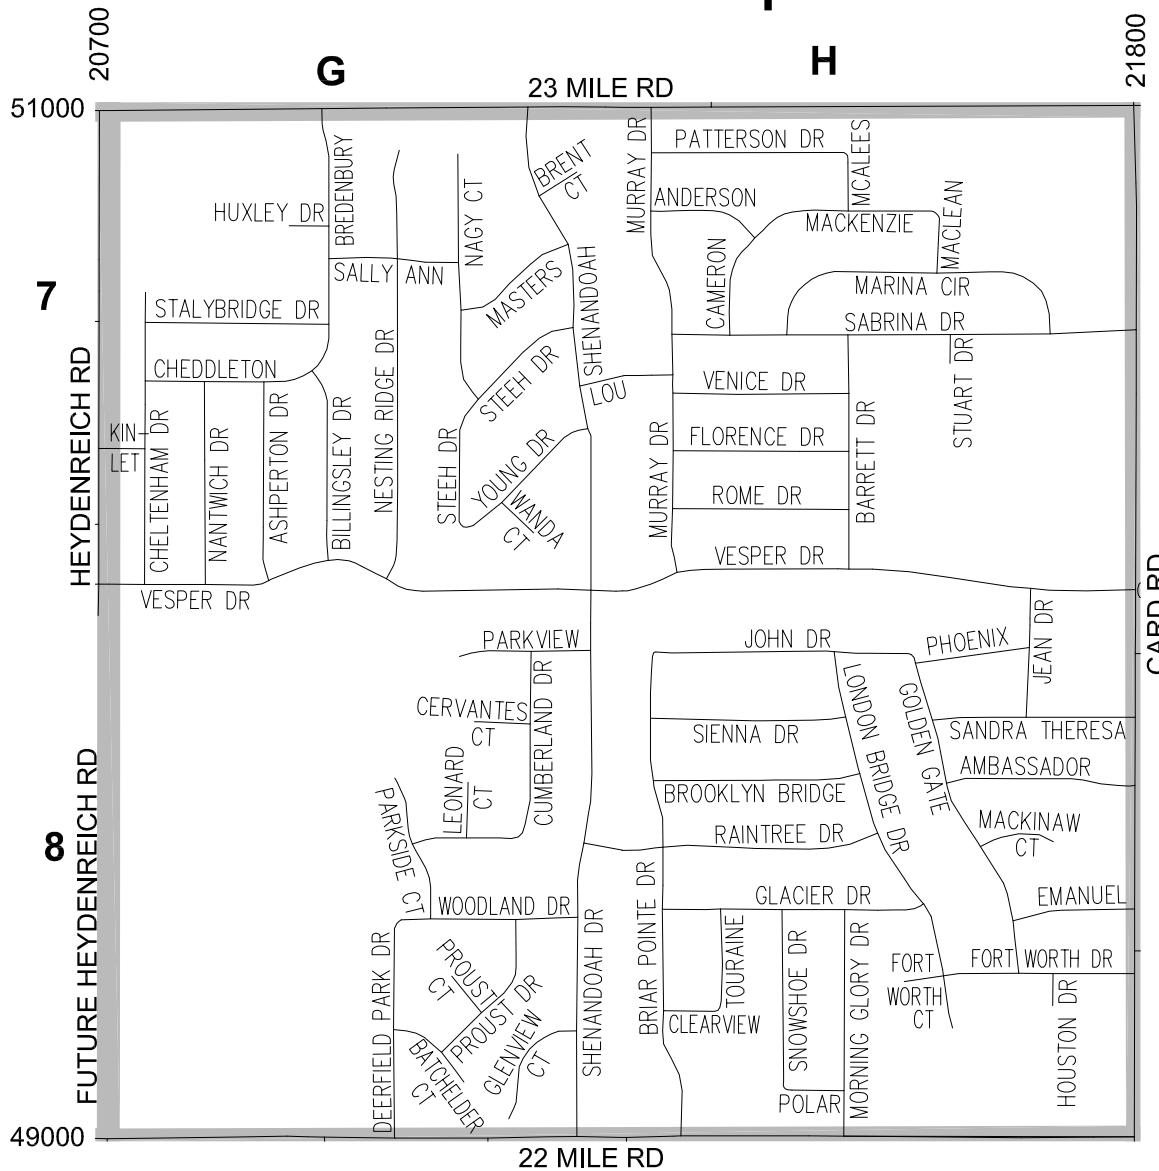

# Street Map

# Street Index

- A  
AMBASSADOR DR...H8  
ANDERSON DR...H7  
ASHPERTON DR...G7
- B  
BARRETT DR...H7  
BATCHELDER CT...G8  
BILLINGSLEY DR...G7  
BREDENBURY DR...G7  
BRENT CT...G7  
BRIAR POINTE DR...H8  
BROOKLYN BRIDGE DR...H8
- C  
CAMERON DR...H7  
CARD RD...H7-H8  
CERVANTES CT...G8  
CHEDDLETON DR...G7  
CHELTENHAM DR...G7  
CLEARVIEW DR...H8  
CUMBERLAND DR...G8
- D  
DEERFIELD PARK DR...G8
- E  
EMANUEL DR...H8
- F  
FLORENCE DR...H7  
FORT WORTH CT...H8  
FORT WORTH DR...H8
- G  
GLACIER DR...H8  
GLENVIEW CT...G8  
GOLDEN GATE DR...H8
- H  
HEYDENREICH RD...G7  
HOUSTON DR...H8  
HUXLEY DR...G7
- J  
JEAN DR...H7-H8  
JOHN DR...H8
- K  
KINLET DR...G7
- L  
LEONARD CT...G8  
LONDON BRIDGE DR...H8  
LOU LN...G7-H7
- M  
MACKENZIE DR...H7  
MACKINAW CT...H8  
MACLEAN DR...H7  
MARINA CIR...H7  
MASTERS DR...G7  
MCALEES DR...H7  
MORNING GLORY DR...H8  
MURRAY DR...H7
- N  
NAGY CT...G7  
NANTWICH DR...G7  
NESTING RIDGE DR...G7
- P  
PARKSIDE CT...G8  
PARKVIEW DR...G8  
PATTERSON DR...H7  
PHOENIX DR...H8  
POLAR DR...H8  
PROUST CT...G8  
PROUST DR...G8
- R  
RAINTREE DR...H8  
ROME DR...H7
- S  
SABRINA DR...H7  
SALLY ANN...G7  
SANDRA THERESA DR...H8  
SHENANDOAH DR...G7-G8  
SIENNA DR...H8  
SNOWSHOE DR...H8  
STALYBRIDGE DR...G7  
STEEH DR...G7  
STUART DR...H7
- T  
TOURAINÉ DR...H8
- V  
VENICE DR...H7  
VESPER DR...G7-H7
- W  
WANDA CT...G7  
WOODLAND DR...G8
- Y  
YOUNG DR...G7

CARD RD

## Section 22 Macomb Township

6	5	4	3	2	1
7	8	9	10	11	12
18	17	16	15	14	13
19	20	21	22	23	24
30	29	28	27	26	25
31	32	33	34	35	36