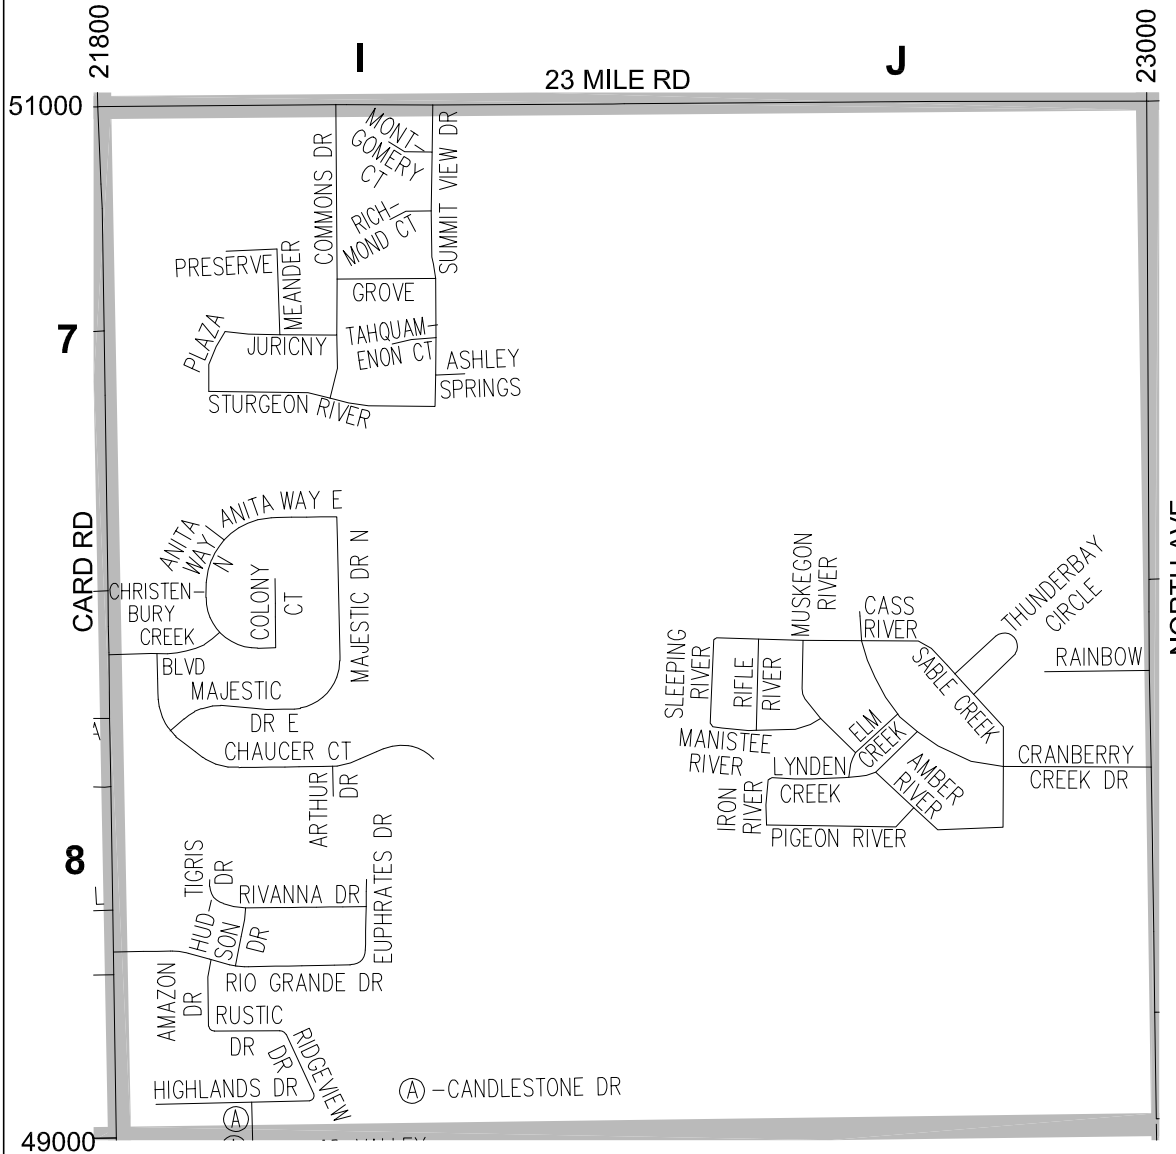

# Street Map

# Street Index

- A  
AMAZON DR...18  
AMBER RIVER DR...J8  
ANITA WAY E...18  
ANITA WAY N...18
- ARTHUR DR...18  
ASHLEY SPRINGS DR...17
- C  
CANDLESTONE DR...18  
CARD RD...17-18  
CASS RIVER DR...J8  
CHAUCER CT...18  
CHRISTENBURY CREEK BLVD...18  
COLONY CT...18  
COMMONS DR...17  
CRANBERRY CREEK DR...J8
- E  
ELM CREEK DR...J8  
EUPHRATES DR...18
- G  
GROVE DR...17
- H  
HIGHLANDS DR...18  
HUDSON DR...18
- I  
IRON RIVER DR...J8
- J  
JURICNY DR...17
- L  
LYNDEN CREEK DR...J8
- M  
MAJESTIC DR E...18  
MAJESTIC DR N...18
- MANISTEE RIVER DR...J8  
MEANDER DR...17  
MONTGOMERY CT...17  
MUSKEGON RIVER DR...J8
- N  
NORTH AVE...J7-J8
- P  
PIGEON RIVER DR...J8  
PLAZA DR...17  
PRESERVE DR...17
- R  
RAINBOW DR...J8  
RICHMOND CT...17  
RIDGEVIEW DR...18  
RIFLE RIVER DR...J8  
RIO GRANDE DR...18  
RIVANNA DR...18  
RUSTIC DR...18
- S  
SABLE CREEK DR...J8  
SLEEPING RIVER DR...J8  
STURGEON RIVER DR...17  
SUMMIT VIEW DR...17
- T  
TAHQUAMENON CT...17  
THUNDER BAY CIRCLE...J7-J8  
TIGRIS DR...18

## Section 23 Macomb Township

6	5	4	3	2	1
7	8	9	10	11	12
18	17	16	15	14	13
19	20	21	22	23	24
30	29	28	27	26	25
31	32	33	34	35	36

July 2019