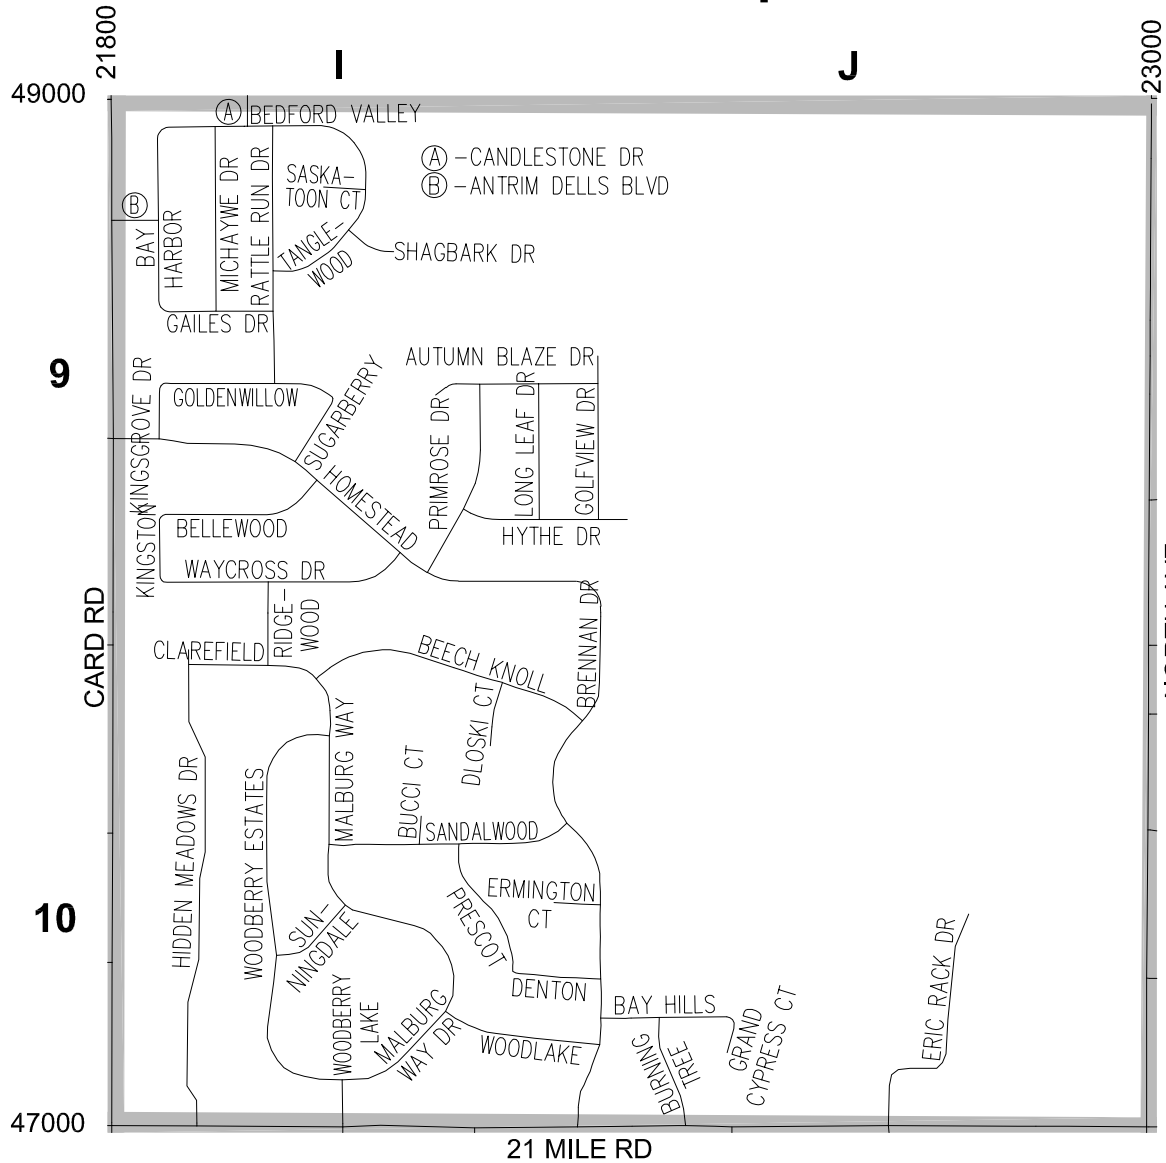

# Street Map

# Street Index

- A  
ANTRIM DELLS BLVD...I9  
AUTUMN BLAZE DR...I9
- B  
BAY HARBOR DR...I9  
BAY HILLS DR...I10-J10  
BEDFORD VALLEY DR...I9  
BEECH KNOLL DR...I10  
BELLEWOOD DR...I9  
BRENNAN DR...I10  
BUCCI CT...I10  
BURNING TREE LN...J10
- C  
CANDLESTONE DR...I9  
CARD RD...I9-I10  
CLAREFIELD DR...I10
- D  
DENTON DR...I10  
DLOSKI CT...I10
- E  
ERIC RACK DR...J10  
ERMINGTON CT...I10
- G  
GAILES DR...I9  
GOLDENWILLOW DR...I9  
GOLFVIEW DR...I9  
GRAND CYPRESS CT...J10
- H  
HIDDEN MEADOWS DR...I10  
HOMESTEAD DR...I9  
HYTHE DR...I9
- K  
KINGSGROVE DR...I9  
KINGSTON DR...I9
- L  
LONG LEAF DR...I9
- M  
MALBURG WAY DR...I10  
MICHAYWE DR...I9
- N  
NORTH AVE...J10-J9
- P  
PRESCOT DR...I10  
PRIMROSE DR...I9
- R  
RATTLE RUN DR...I9  
RIDGWOOD DR...I10-JI9
- S  
SANDALWOOD DR...I10  
SASKATOON CT...I9  
SHAGBARK DR...I9  
SUGARBERRY LN...I9  
SUNNINGDALE DR...I10
- T  
TANGLEWOOD DR...I9
- W  
WAYCROSS DR...I9  
WOODBERRY ESTATES DR...I10  
WOODBERRY LAKE DR...I10  
WOODLAKE DR...I10

## Section 26 Macomb Township

6	5	4	3	2	1
7	8	9	10	11	12
18	17	16	15	14	13
19	20	21	22	23	24
30	29	28	27	<b>26</b>	25
31	32	33	34	35	36