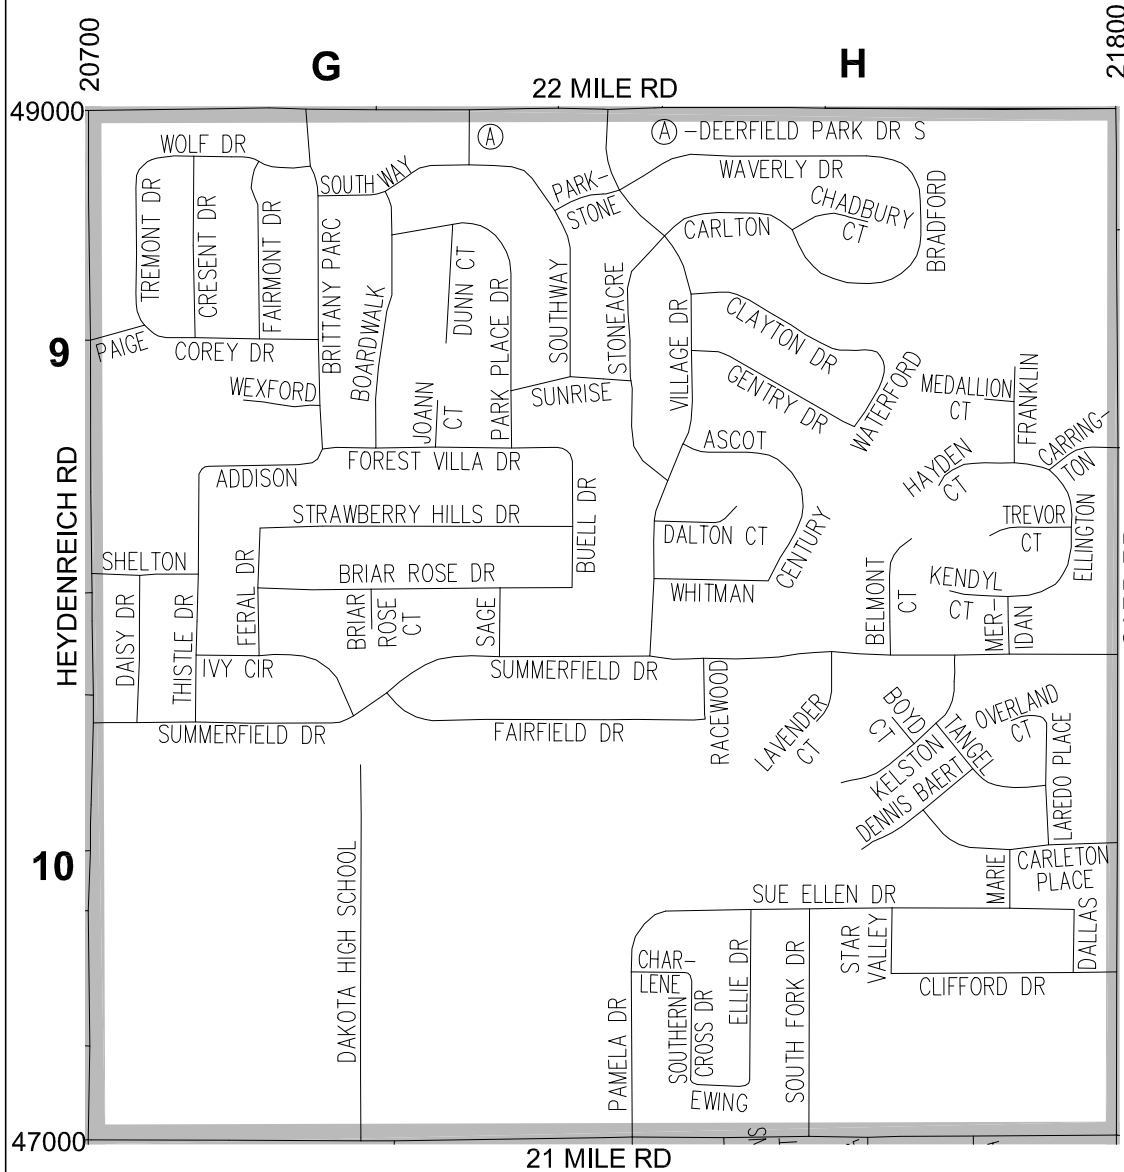

Street Map

Street Index

- A**
ADDISON DR...G9
ASCOT DR...H9
- B**
BELMONT CT...H9-H10
BOARDWALK DR...G9
BOYD CT...H10
BRADFORD DR...H9
BRIAR ROSE CT...G9-G10
BRIAR ROSE DR...G9
BRITTANY PARC DR...G9
BUELL DR...G9
- C**
CARD RD...H9-H10
CARLETON PLACE DR...H10
CARLTON DR...H9
CARRINGTON DR...H9
CENTURY DR...H9
CHADBURY CT...H9
CHARLENE DR...H10
CLAYTON DR...H9
CLIFFORD DR...H10
COREY DR...G9
CRESENT DR...G9
- D**
DAISY DR...G9-G10
DAKOTA HIGH SCHOOL...G10
DALLAS LN...H10
DALTON CT...H9
DEERFIELD PARK DR S...G9
DENNIS BAERT DR...H10
DUNN CT...G9
- E**
ELLIE DR...H10
ELLINGTON DR...H9
EWING DR...H10
- F**
FAIRFIELD DR...G10-H10
FAIRMONT DR...G9
FERAL DR...G9-G10
FOREST VILLA DR...G9
FRANKLIN DR...H9
- G**
GENTRY DR...H9
- H**
HAYDEN CT...H9
HEYDENREICH RD...G9-G10
- I**
IVY CIR...G10
- J**
JOANN CT...G9
- K**
KELSTON DR...H10
KENDYL CT...H9
- L**
LAREDO PLACE DR...H10
LAVENDER CT...H10
- M**
MARIE DR...H10
MEDALLION CT...H9
MERIDAN DR...H9-H10
- O**
OVERLAND CT...H10
- P**
PAIGE DR...G9
PAMELA DR...H10
PARK PLACE DR...G9
PARKSTONE DR...G9-H9
- R**
RACEWOOD DR...H10
- S**
SHELTON...G9
SOUTH FORK DR...H10
SOUTHERN CROSS DR...H10
SOUTHWAY DR...G9
STAR VALLEY DR...H10
STONEACRE DR...H9
STRAWBERRY HILLS DR...G9
SUE ELLEN DR...H10
SUMMERFIELD DR...G10-H10
SUNRISE DR...G9-H9
- T**
TANGEL DR...H10
THISTLE DR...G9-G10
TREMONT DR...G9
TREVOR CT...H9
- V**
VILLAGE DR...H9-H10
- W**
WATERFORD DR...H9
WAVERLY DR...H9
WEXFORD DR...G9
WHITMAN DR...H9
WOLF DR...G9

July 2019

Section 27 Macomb Township

6	5	4	3	2	1
7	8	9	10	11	12
18	17	16	15	14	13
19	20	21	22	23	24
30	29	28	27	26	25
31	32	33	34	35	36