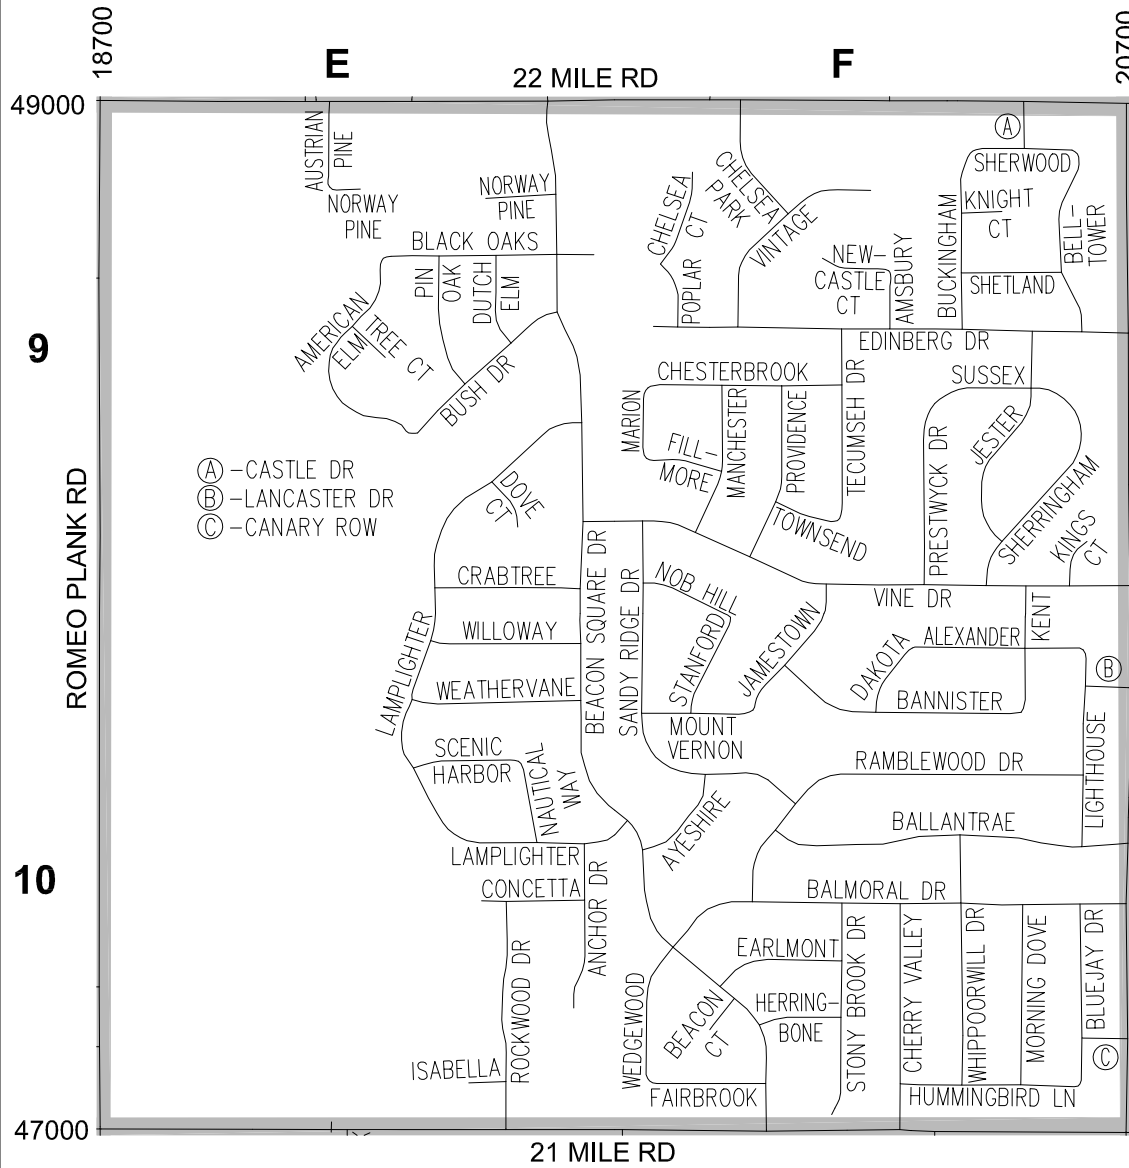

# Street Map

# Street Index

- A**  
ALEXANDER DR...F10  
AMERICAN ELM DR...E9  
AMSBURY DR...F9  
ANCHOR DR...E10  
AUSTRIAN PINE DR...E9  
AYESHIRE DR...F10
- B**  
BALLANTRAE DR...F10  
BALMORAL DR...F10  
BANNISTER DR...F10  
BEACON CT...F10  
BEACON SQUARE DR...E9-F10  
BELLTOWER DR...F9  
BLACK OAKS DR...E9  
BLUEJAY DR...F10  
BUCKINGHAM DR...F9  
BUSH DR...E9
- C**  
CANARY ROW...F10  
CASTLE DR...F9  
CHELSEA CT...F9  
CHELSEA PARK DR...F9  
CHERRY VALLEY DR...F10  
CHESTERBROOK DR...F9  
CONCETTA DR...E10  
CRABTREE DR...E9
- D**  
DAKOTA DR...F10  
DOVE CT...E9  
DUTCH ELM DR...E9
- E**  
EARLMONT DR...F10  
EDINBERG DR...F9
- F**  
FAIRBROOK DR...F10  
FILLMORE DR...F9
- H**  
HERRINGBONE DR...F10  
HEYDENREICH RD...F9-F10  
HUMMINGBIRD LN...F10
- I**  
ISABELLA DR...E10
- J**  
JAMESTOWN DR...F9-F10  
JESTER DR...F9
- K**  
KENT DR...F9-F10  
KINGS CT...F9  
KNIGHT CT...F9
- L**  
LAMPLIGHTER TRL...E9-F10  
LANCASTER DR...F10  
LIGHTHOUSE DR...F10
- M**  
MANCHESTER DR...F9  
MARION DR...F9  
MORNING DOVE DR...F10  
MOUNT VERNON DR...F10
- N**  
NAUTICAL WAY...E10  
NEWCASTLE CT...F9  
NOB HILL DR...F9-F10  
NORWAY PINE DR...E9
- P**  
PIN OAK DR...E9  
POPLAR DR...F9  
PRESTWYCK DR...F9  
PROVIDENCE DR...F9
- R**  
RAMBLEWOOD DR...F10  
ROCKWOOD DR...E10  
ROMEO PLANK RD...E9-E10
- S**  
SANDY RIDGE DR...F9-F10  
SCENIC HARBOR DR...E10  
SHERRINGHAM DR...F9  
SHERWOOD DR...F9  
SHETLAND DR...F9  
STANFORD DR...F10  
STONY BROOK DR...F10  
SUSSEX DR...F9
- T**  
TECUMSEH DR...F9  
TOWNSEND DR...F9  
TREE CT...E9
- V**  
VINE DR...E9-F9  
VINTAGE LN...F9
- W**  
WEATHERVANE DR...E10  
WEDGEWOOD DR...F10  
WHIPPOORWILL DR...F10  
WILLOWAY DR...E10

## Section 28 Macomb Township

6	5	4	3	2	1
7	8	9	10	11	12
18	17	16	15	14	13
19	20	21	22	23	24
30	29	28	27	26	25
31	32	33	34	35	36