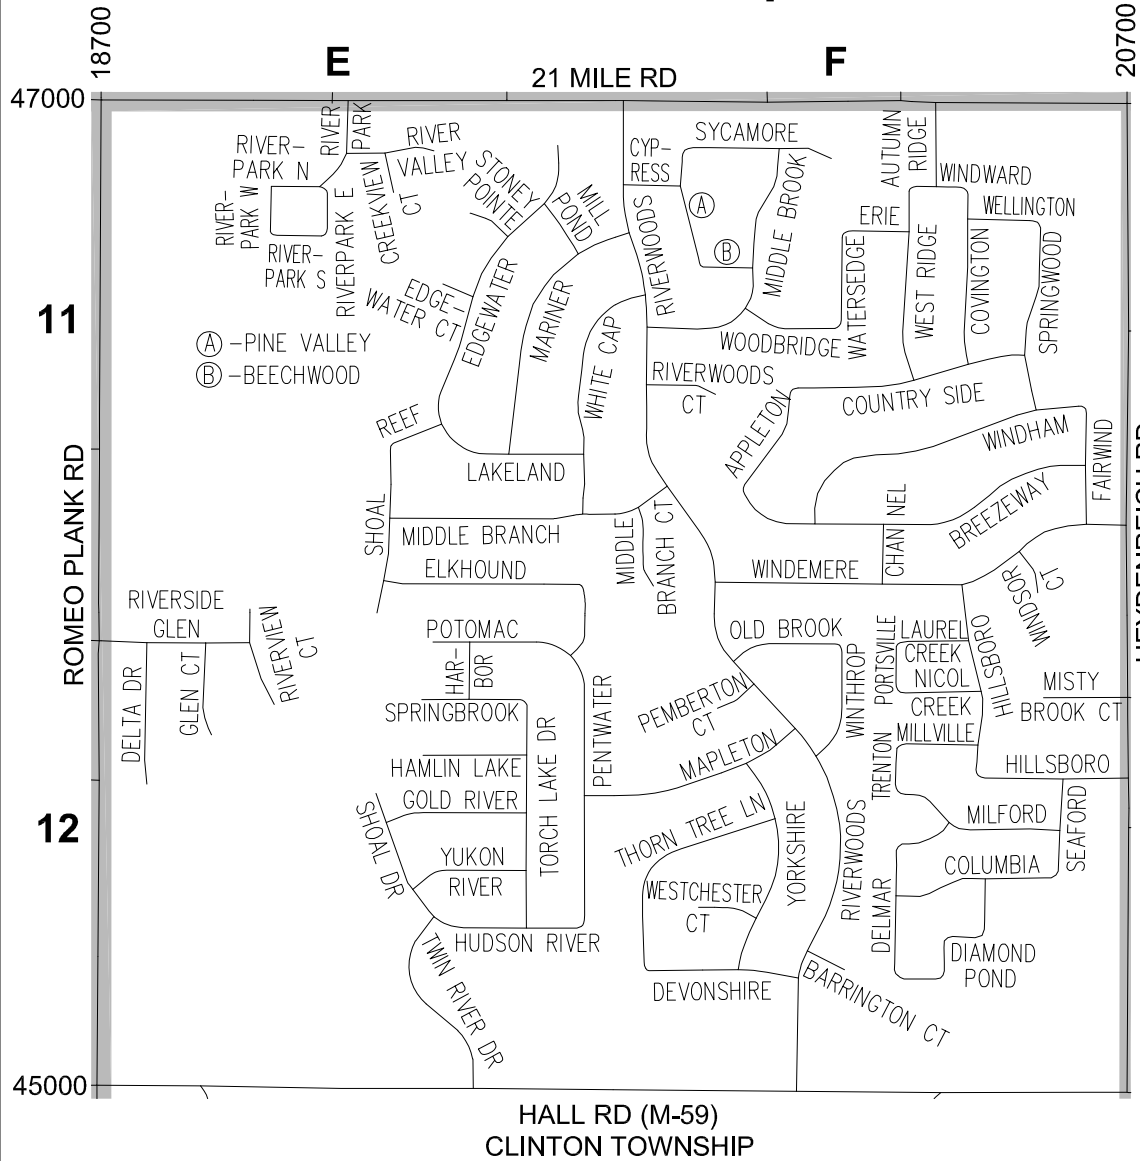

Street Map

Street Index

- A**
APPLETON DR...F11
AUTUMN RIDGE DR...F11
- B**
BARRINGTON CT...F12
BEECHWOOD DR...F11
BREEZEWAY DR...F11
- C**
CHANNEL DR...F11
COLUMBIA DR...F12
COUNTRY SIDE DR...F11
COVINGTON DR...F11
CREEKVIEW CT...E11
CYPRESS DR...F11
- D**
DELMAR DR...F12
DELTA DR...E12
DEVONSHIRE DR...F12
DIAMOND POND DR...F12
- E**
EDGEWATER CT...E11
EDGEWATER DR...E11
ELKHOUND DR...E11
ERIE DR...F11
- F**
FAIRWIND RD...F11
- G**
GLEN CT...E12
GOLD RIVER DR...E12
- H**
HALL RD...E12-F12
HAMLIN LAKE DR...E12
HARBOR DR...E12
HEYDENREICH RD...F11-F12
HILLSBORO DR...F11-F12
HUDSON RIVER DR...E12
- L**
LAKELAND DR...E11
LAUREL CREEK DR...F12
- M**
MAPLETON DR...E12-F12
MARINER DR...E11-F11
MIDDLE BRANCH CT...F11
MIDDLE BRANCH DR...E11-F11
MIDDLE BROOK DR...F11
MILFORD DR...F12
MILL POND DR...E11
MILLVILLE DR...F12
MISTY BROOK CT...F12
- N**
NICOL CREEK DR...F12
- O**
OLD BROOK LN...F12
- P**
PEMBERTON CT...F12
PENTWATER DR...E12
PINE VALLEY DR...F11
PORTSVILLE DR...F12
POTOMAC DR...E12
- R**
REEF DR...E11
RIVER VALLEY DR...E11
RIVERPARK BLVD...E11
RIVERPARK DR E...E11
RIVERPARK DR N...E11
RIVERPARK DR S...E11
RIVERPARK DR W...E11
RIVERSIDE GLEN DR...E12
RIVERVIEW CT...E11-E12
RIVERWOODS CT...F11
RIVERWOODS DR...F11-F12
ROMEO PLANK RD...E11-E12
- S**
SEAFORD DR...F12
SHOAL DR...E11-E12
SPRINGBROOK DR...E12
SPRINGWOOD DR...F11
STONY POINTE DR...E11
SYCAMORE DR...F11
- T**
THORN TREE LN...F12
TORCH LAKE DR...E12
TRENTON DR...F12
TWIN RIVER DR...E12
- W**
WATERSEDRIDGE DR...F11
WELLINGTON DR...F11
WEST RIDGE DR...F11
WESTCHESTER CT...F12
WHITE CAP DR...E11-F11
WINDEMERE DR...F11
WINDHAM DR...F11
WINDSOR CT...F11
WINDWARD DR...F11
WINTHROP DR...F12
WOODBIDGE DR...F11
- Y**
YORKSHIRE DR...F12
YUKON RIVER DR...E12

Section 33 Macomb Township

6	5	4	3	2	1
7	8	9	10	11	12
18	17	16	15	14	13
19	20	21	22	23	24
30	29	28	27	26	25
31	32	33	34	35	36