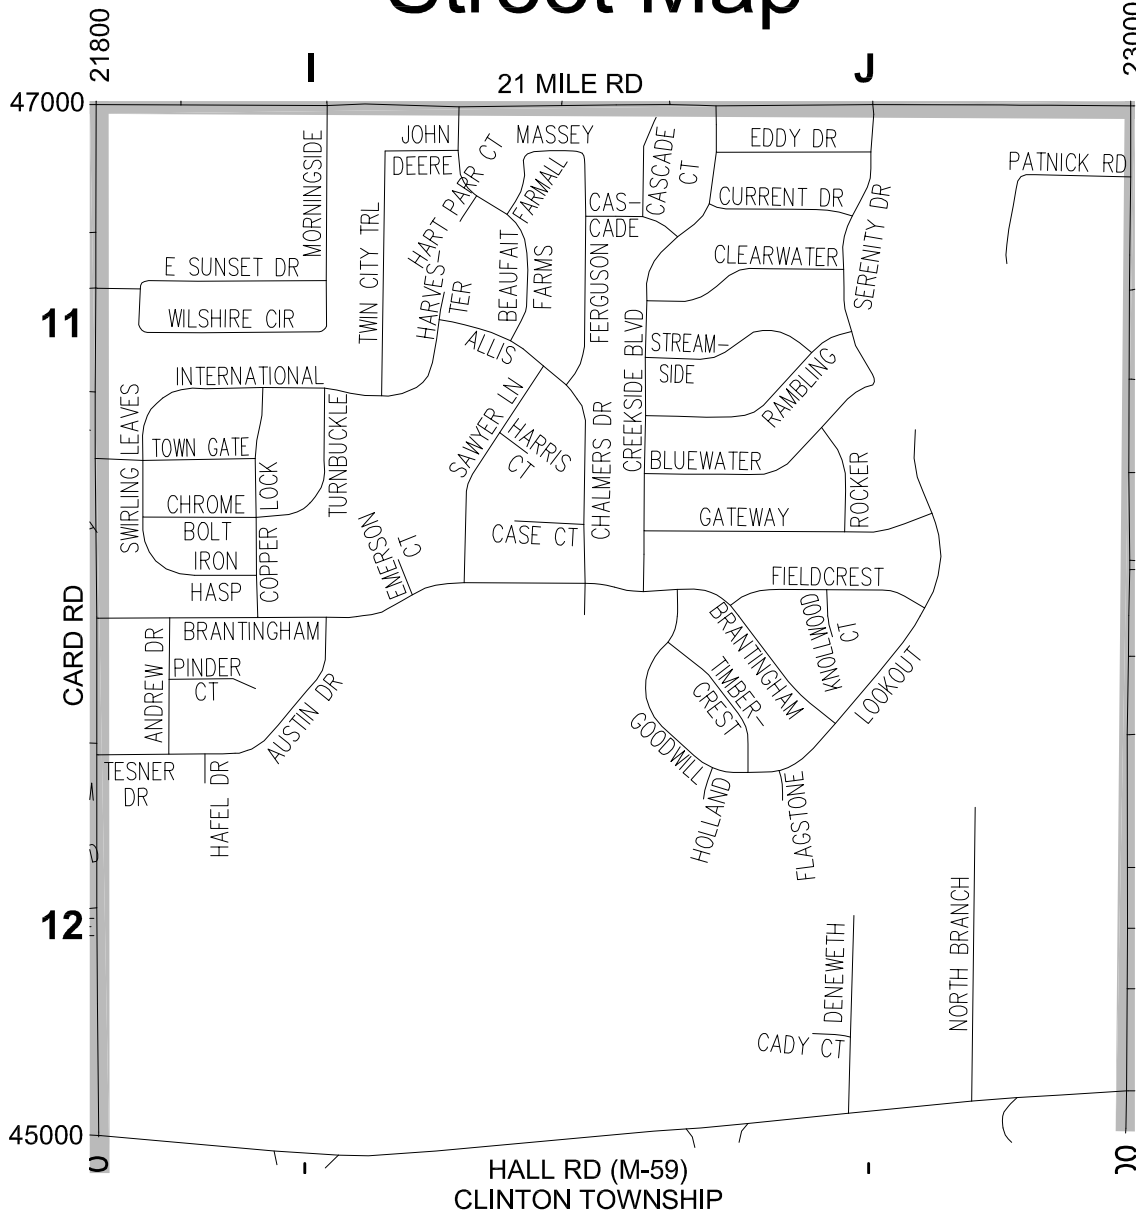

Street Map

Street Index

- A**
ALLIS LN...I11
ANDREW DR...I12
AUSTIN DR...I12
- B**
BEAUFAT FARMS BLVD...I11
BLUEWATER DR...J11
BRANTINGHAM RD...I11-J12
- C**
CADY CT...J12
CARD RD...I11-I12
CASCADE CT...J11
CASCADE DR...I11-J11
CASE CT...I11
CHALMERS DR...I11
CHROME BOLT DR...I11
CLEARWATER DR...J11
COPPER LOCK LN...I11-I12
CREEKSIDE BLVD...J11
CURRENT DR...J11
- D**
DENEWETH RD...J12
- E**
E SUNSET DR...I11
EDDY DR...J11
EMERSON CT...I11
- F**
FARMALL TRL...I11
FERGUSON LN...I11
FIELDCREST DR...J11
FLAGSTONE DR...J12
- G**
GATEWAY DR...J11
GOODWILL LN...J11-J12
- H**
HAFEL DR...I12
HALL RD...J12
HARRIS CT...I11
HART PARR CT...I11
HARVESTER CT...I11
HOLLAND DR...J12
- I**
INTERNATIONAL LN...I11
IRON HASP DR...I11
- J**
JOHN DEERE CT...I11
- K**
KNOLLWOOD CT...J11-J12
- L**
LOOKOUT DR...J11-J12
- M**
MASSEY LN...I11
MORNINGSIDE DR...I11
- N**
NORTH AVE...J11-J12
NORTH BRANCH ST...J12
- P**
PATNICK RD...J11
PINDER CT...I12
- R**
RAMBLING DR...J11
ROCKER DR...J11
- S**
SAWYER LN...I11
SERENITY DR...J11
STREAMSIDE DR...J11
SWIRLING LEAVES LN...I11
- T**
TESNER DR...I12
TIMBERCREST DR...J12
TOWN GATE DR...I11
TURNBUCKLE LN...I11
TWIN CITY TRL...I11
- W**
WILSHIRE CIR...I11

July 2019

Section 35 Macomb Township

6	5	4	3	2	1
7	8	9	10	11	12
18	17	16	15	14	13
19	20	21	22	23	24
30	29	28	27	26	25
31	32	33	34	35	36