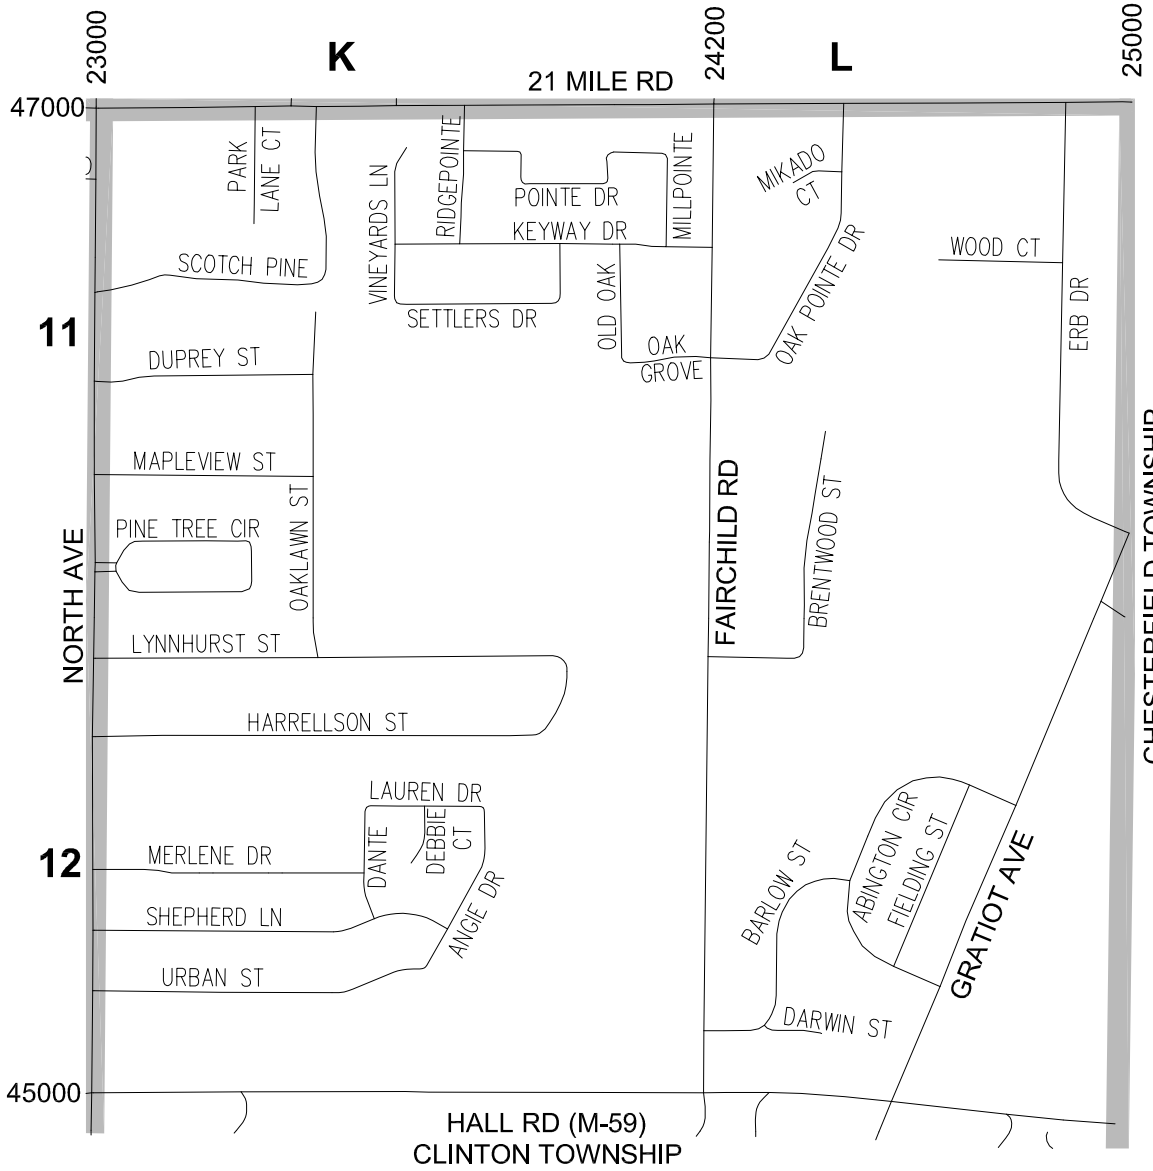

# Street Map

# Street Index

- A  
ABINGTON CIR...L12  
ANGIE DR...K12
- B  
BARLOW ST...L12  
BRENTWOOD ST...L11-L12
- D  
DANTE DR...K12  
DARWIN ST...L12  
DEBBIE CT...K12  
DUPREY ST...K11
- E  
ERB DR...L11
- F  
FAIRCHILD RD...L11-L12  
FIELDING ST...L12
- H  
HALL RD...K12-L12  
HARRELLSON ST...K12
- K  
KEYWAY DR...K11-L11
- L  
LAUREN DR...K12  
LYNNHURST ST...K12
- M  
MAPLEVIEW ST...K11  
MERLENE DR...K12  
MIKADO CT...L11  
MILLPOINTE DR...L11
- N  
N GRATIOT AVE...L11-L12  
NORTH AVE...K11-K12
- O  
OAK GROVE BLVD...L11  
OAK POINTE DR...L11  
OAKLAWN ST...K11-K12  
OLD OAK LN...L11
- P  
PARK LANE CT...K11  
PINE TREE CIR...K11  
POINTE DR...K11-L11
- R  
RIDGEPOINTE DR...K11
- S  
SCOTCH PINE LN...K11  
SETTLERS DR...K11  
SHEPHERD LN...K12
- U  
URBAN ST...K12
- V  
VINEYARDS LN...K11
- W  
WOOD CT...L11

## Section 36 Macomb Township

6	5	4	3	2	1
7	8	9	10	11	12
18	17	16	15	14	13
19	20	21	22	23	24
30	29	28	27	26	25
31	32	33	34	35	<b>36</b>

July 2019