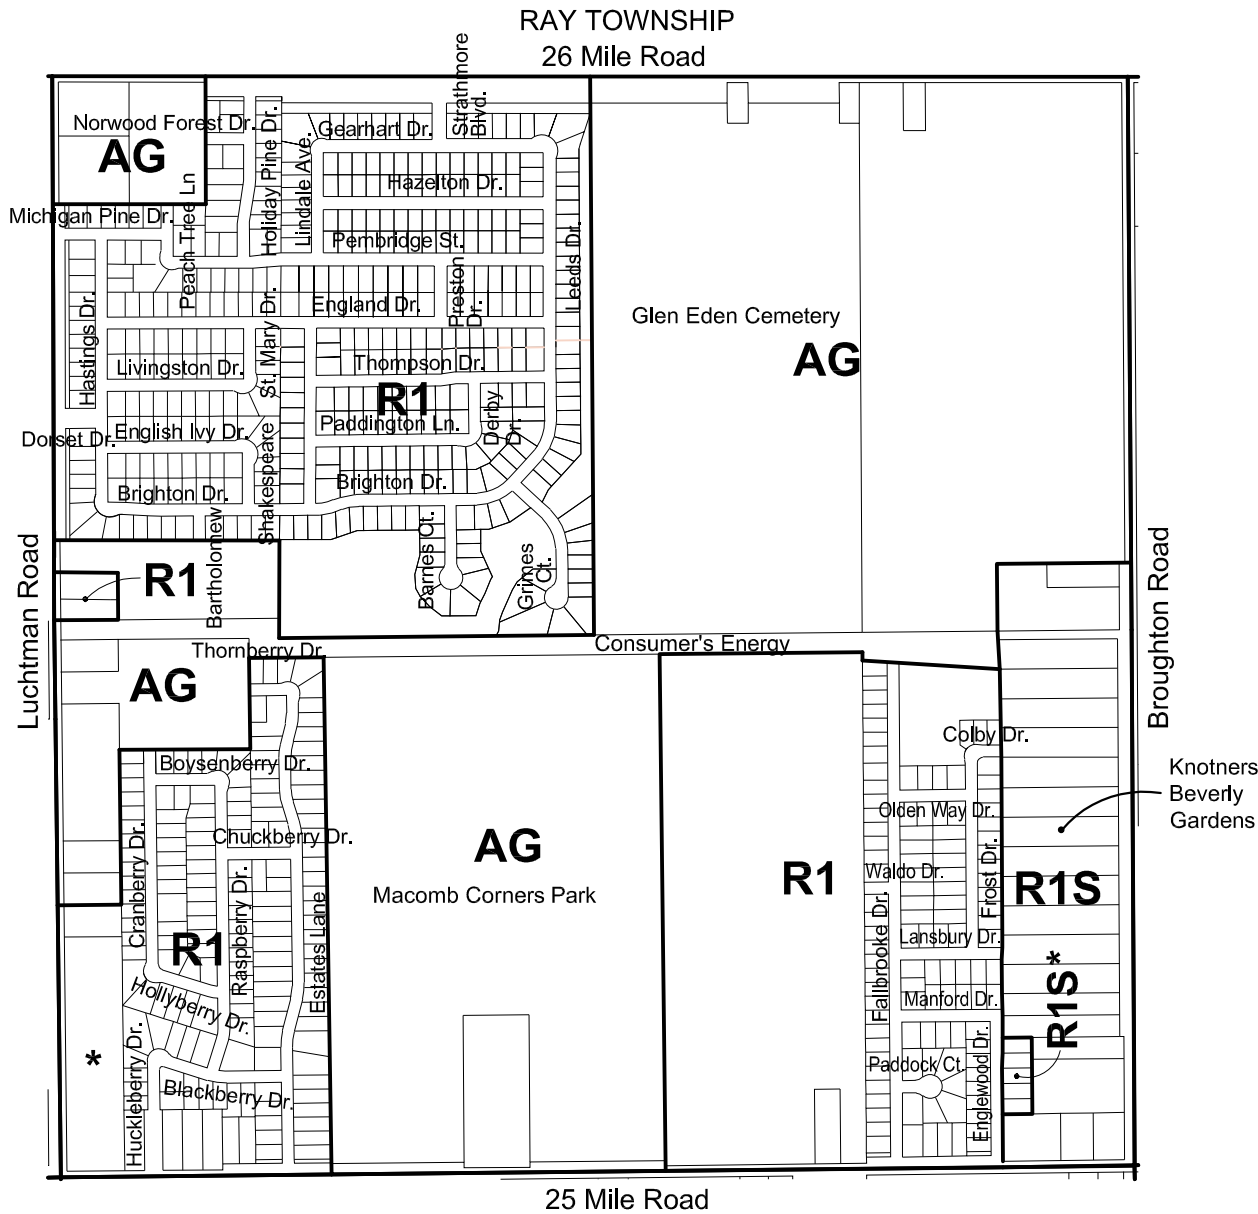

Zoning Map

Zoning Legend

- AG Agricultural
- R-1-E Residential, Estate One Family
- R-1-S Residential, One Family Suburban
- R-1 Residential, One Family Urban
- R-2-L Residential, Multiple - Low Density
- R-2 Residential, Multiple - Medium Density
- R-2-H Residential, Multiple - High Density
- R-3 Residential, Mobile Home Park
- CF Community Facilities
- O-1 Office, Low Rise
- O-2 Office, High Rise
- C-1 Commercial, Local
- C-2 Commercial, General
- C-3 Commercial, Shopping Center
- C-4 Commercial, General Highway
- WH Warehouse
- MR Industrial, Research
- MTC Macomb Town Center
- M-1 Industrial, Light
- M-2 Industrial, Heavy
- SLU Special Land Use
- * Consent Judgment
- ** Planned Unit Development
- *** Unzoned by Circuit Court

6	5	4	3	2	1
7	8	9	10	11	12
18	17	16	15	14	13
19	20	21	22	23	24
30	29	28	27	26	25
31	32	33	34	35	36