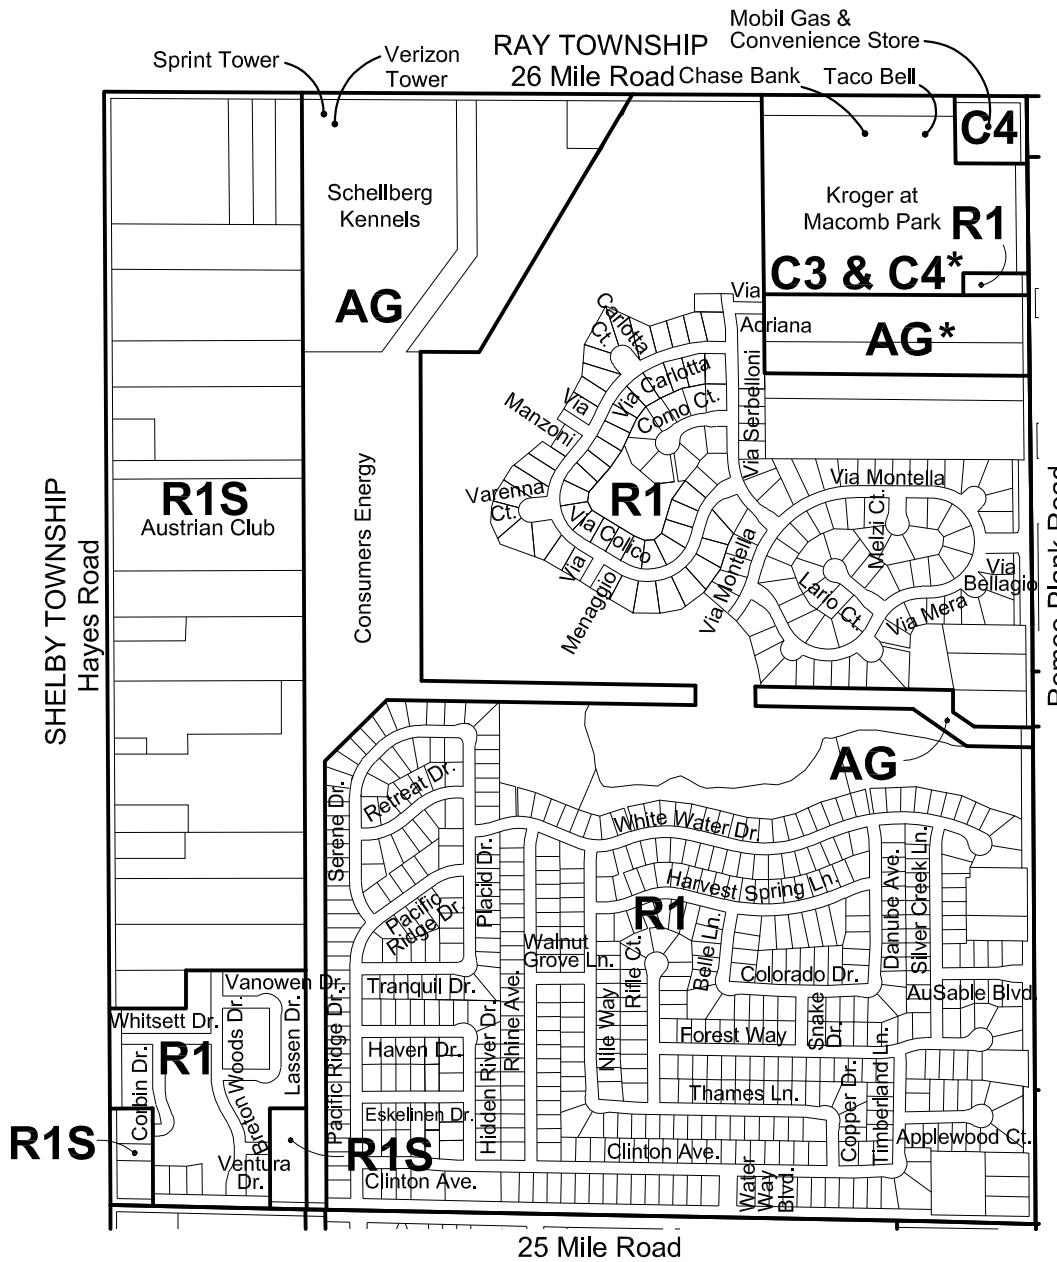

Zoning Map

Zoning Legend

- AG Agricultural
- R-1-E Residential, Estate One Family
- R-1-S Residential, One Family Suburban
- R-1 Residential, One Family Urban
- R-2-L Residential, Multiple - Low Density
- R-2 Residential, Multiple - Medium Density
- R-2-H Residential, Multiple - High Density
- R-3 Residential, Mobile Home Park
- CF Community Facilities
- O-1 Office, Low Rise
- O-2 Office, High Rise
- C-1 Commercial, Local
- C-2 Commercial, General
- C-3 Commercial, Shopping Center
- C-4 Commercial, General Highway
- WH Warehouse
- MR Industrial, Research
- MTC Macomb Town Center
- M-1 Industrial, Light
- M-2 Industrial, Heavy
- SLU Special Land Use
- * Consent Judgment
- ** Planned Unit Development
- *** Unzoned by Circuit Court

6	5	4	3	2	1
7	8	9	10	11	12
18	17	16	15	14	13
19	20	21	22	23	24
30	29	28	27	26	25
31	32	33	34	35	36