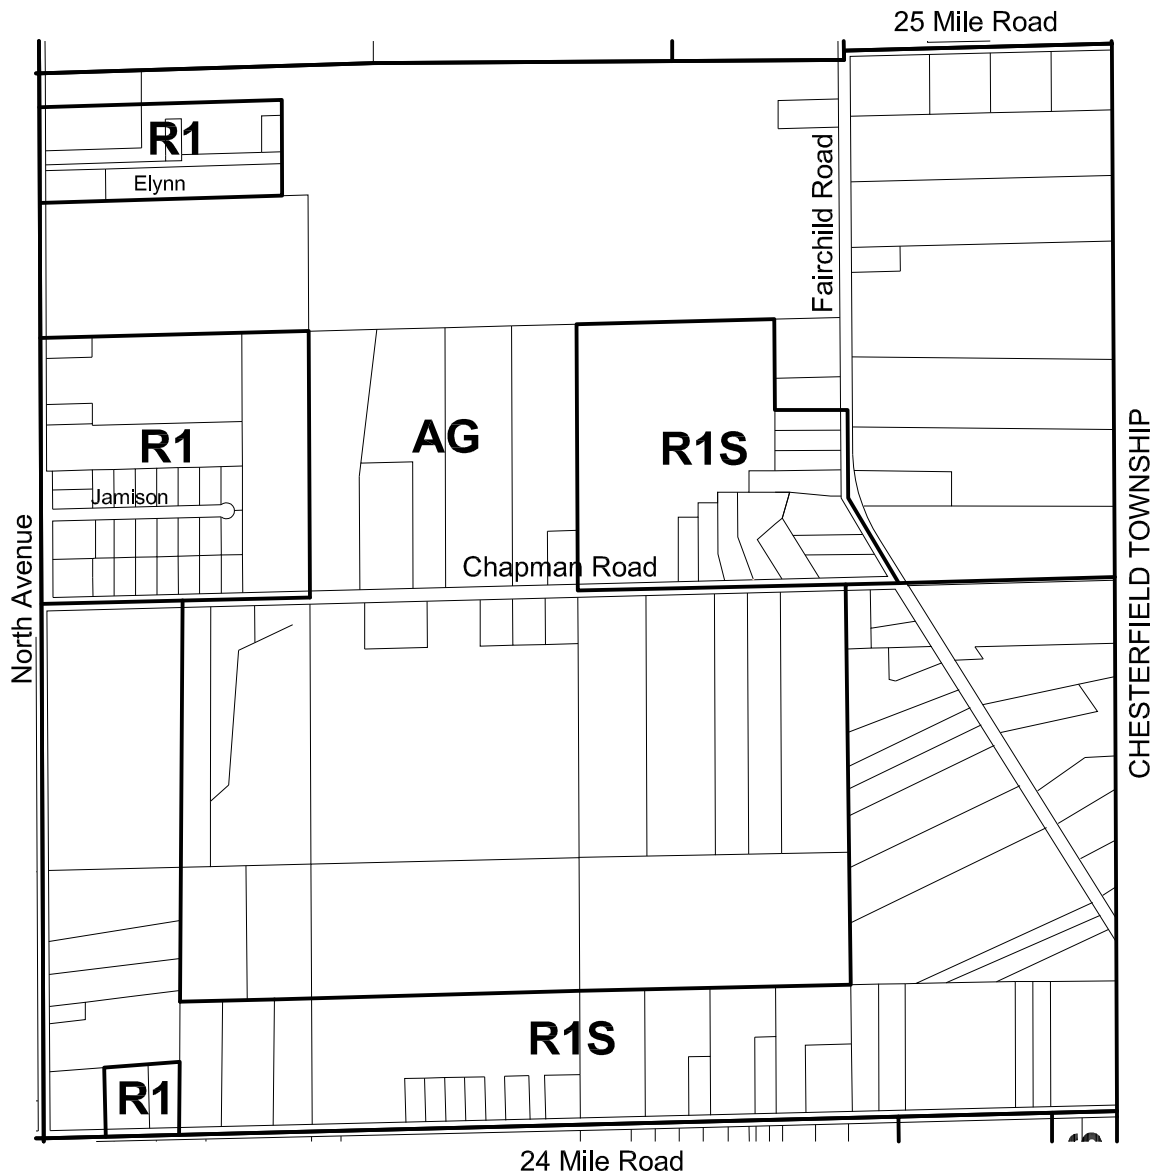

Zoning Map

Zoning Legend

- AG Agricultural
- R-1-E Residential, Estate One Family
- R-1-S Residential, One Family Suburban
- R-1 Residential, One Family Urban
- R-2-L Residential, Multiple - Low Density
- R-2 Residential, Multiple - Medium Density
- R-2-H Residential, Multiple - High Density
- R-3 Residential, Mobile Home Park
- CF Community Facilities
- O-1 Office, Low Rise
- O-2 Office, High Rise
- C-1 Commercial, Local
- C-2 Commercial, General
- C-3 Commercial, Shopping Center
- C-4 Commercial, General Highway
- WH Warehouse
- MR Industrial, Research
- MTC Macomb Town Center
- M-1 Industrial, Light
- M-2 Industrial, Heavy
- SLU Special Land Use
- * Consent Judgment
- ** Planned Unit Development
- *** Unzoned by Circuit Court

6	5	4	3	2	1
7	8	9	10	11	12
18	17	16	15	14	13
19	20	21	22	23	24
30	29	28	27	26	25
31	32	33	34	35	36