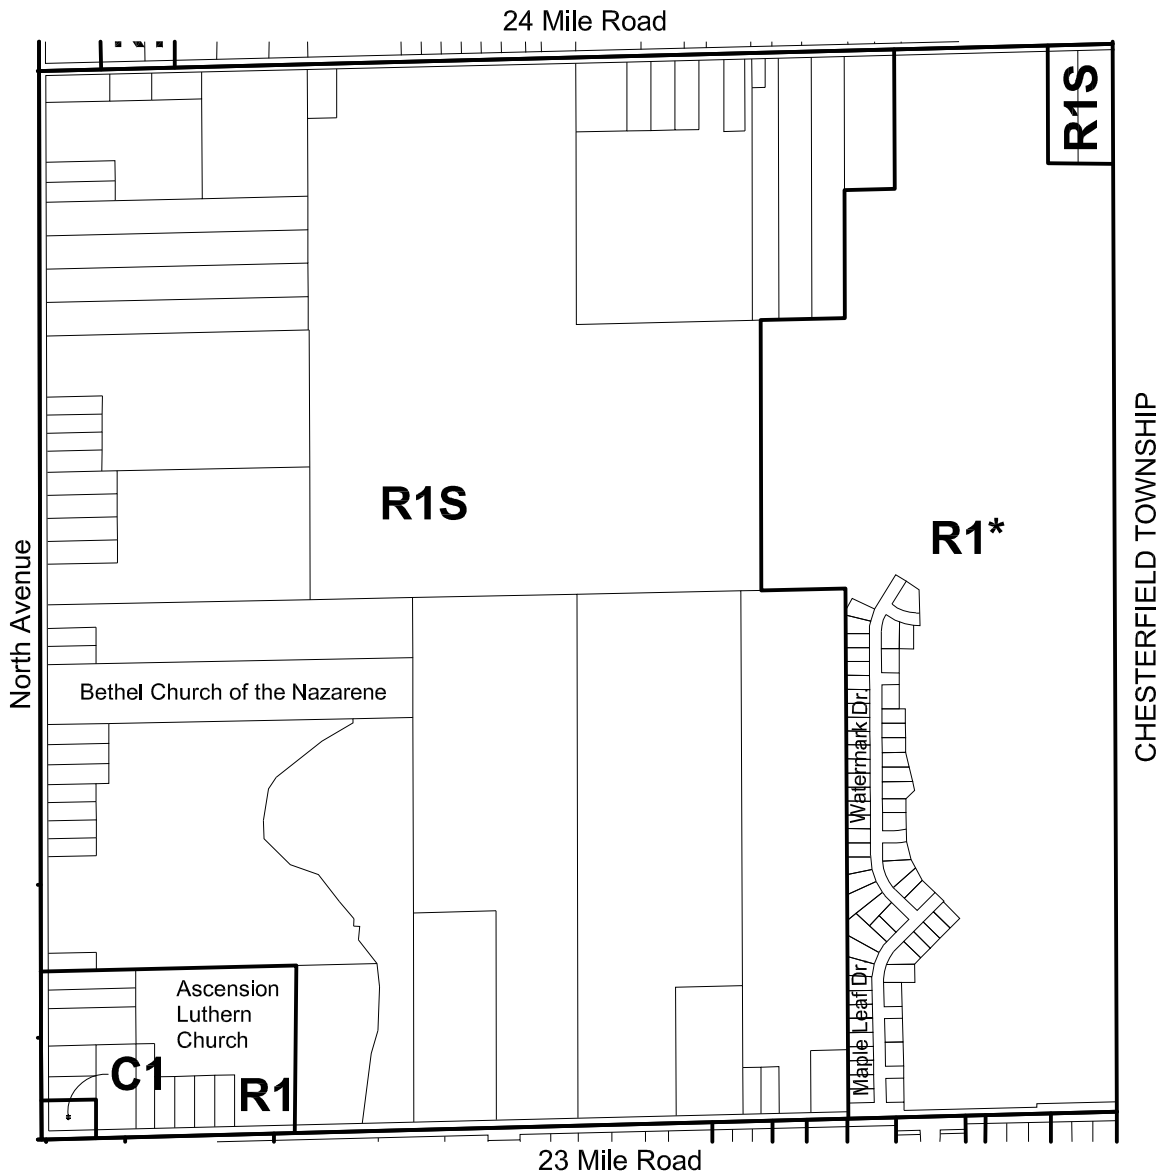

Zoning Map

Zoning Legend

- AG Agricultural
- R-1-E Residential, Estate One Family
- R-1-S Residential, One Family Suburban
- R-1 Residential, One Family Urban
- R-2-L Residential, Multiple - Low Density
- R-2 Residential, Multiple - Medium Density
- R-2-H Residential, Multiple - High Density
- R-3 Residential, Mobile Home Park
- CF Community Facilities
- O-1 Office, Low Rise
- O-2 Office, High Rise
- C-1 Commercial, Local
- C-2 Commercial, General
- C-3 Commercial, Shopping Center
- C-4 Commercial, General Highway
- WH Warehouse
- MR Industrial, Research
- MTC Macomb Town Center
- M-1 Industrial, Light
- M-2 Industrial, Heavy
- SLU Special Land Use
- * Consent Judgment
- ** Planned Unit Development
- *** Unzoned by Circuit Court

6	5	4	3	2	1
7	8	9	10	11	12
18	17	16	15	14	13
19	20	21	22	23	24
30	29	28	27	26	25
31	32	33	34	35	36