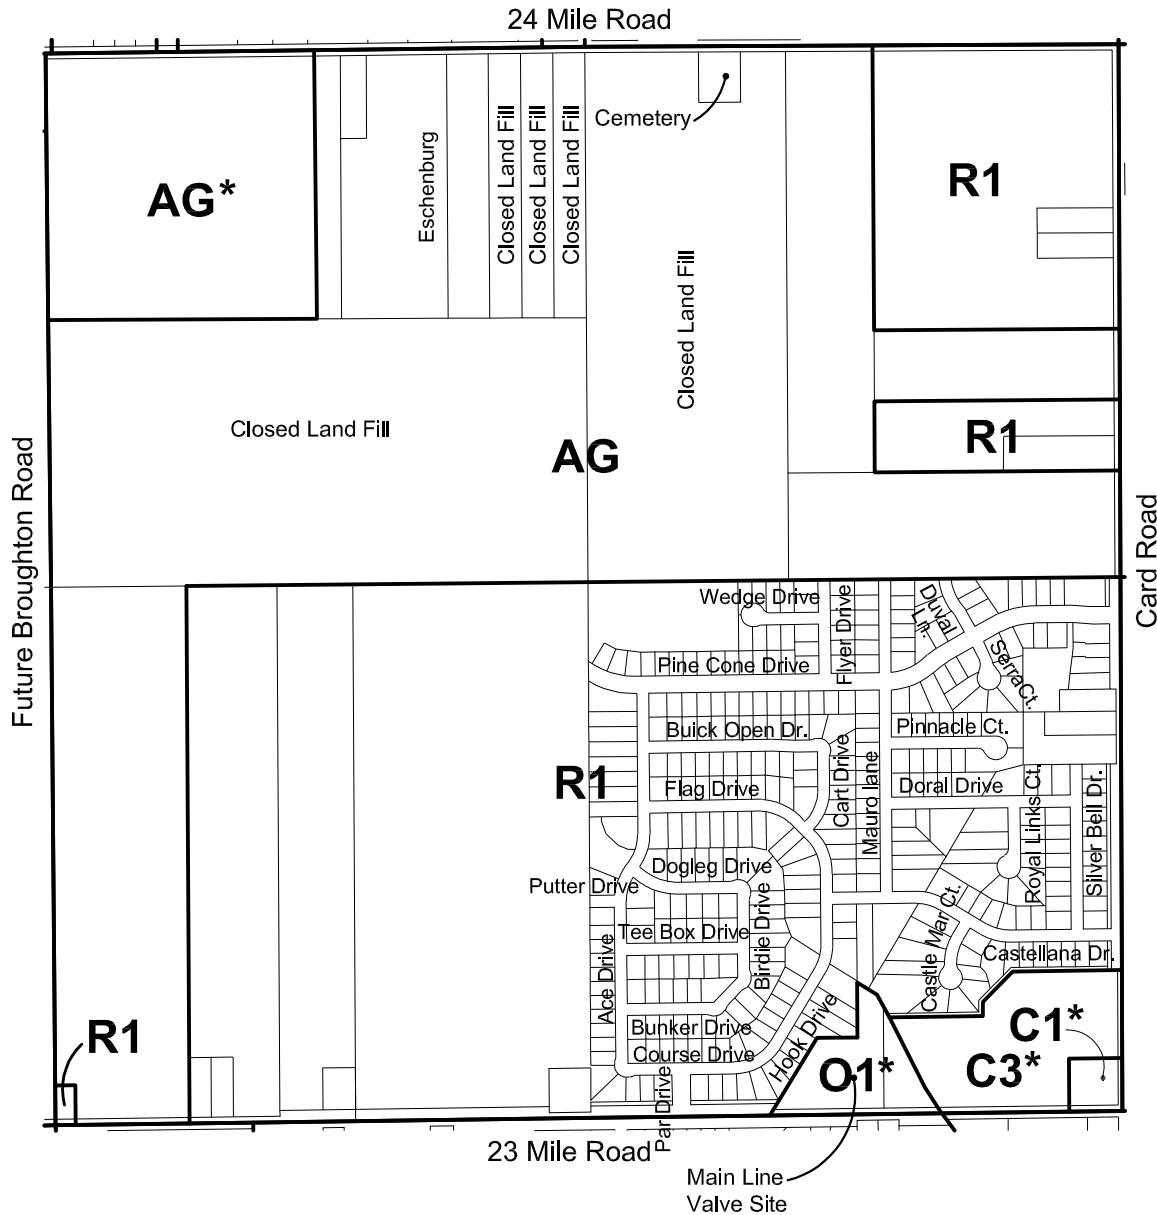

Zoning Map

Zoning Legend

- AG Agricultural
- R-1-E Residential, Estate One Family
- R-1-S Residential, One Family Suburban
- R-1 Residential, One Family Urban
- R-2-L Residential, Multiple - Low Density
- R-2 Residential, Multiple - Medium Density
- R-2-H Residential, Multiple - High Density
- R-3 Residential, Mobile Home Park
- CF Community Facilities
- O-1 Office, Low Rise
- O-2 Office, High Rise
- C-1 Commercial, Local
- C-2 Commercial, General
- C-3 Commercial, Shopping Center
- C-4 Commercial, General Highway
- WH Warehouse
- MR Industrial, Research
- MTC Macomb Town Center
- M-1 Industrial, Light
- M-2 Industrial, Heavy
- SLU Special Land Use
- * Consent Judgment
- ** Planned Unit Development
- *** Unzoned by Circuit Court

6	5	4	3	2	1
7	8	9	10	11	12
18	17	16	15	14	13
19	20	21	22	23	24
30	29	28	27	26	25
31	32	33	34	35	36