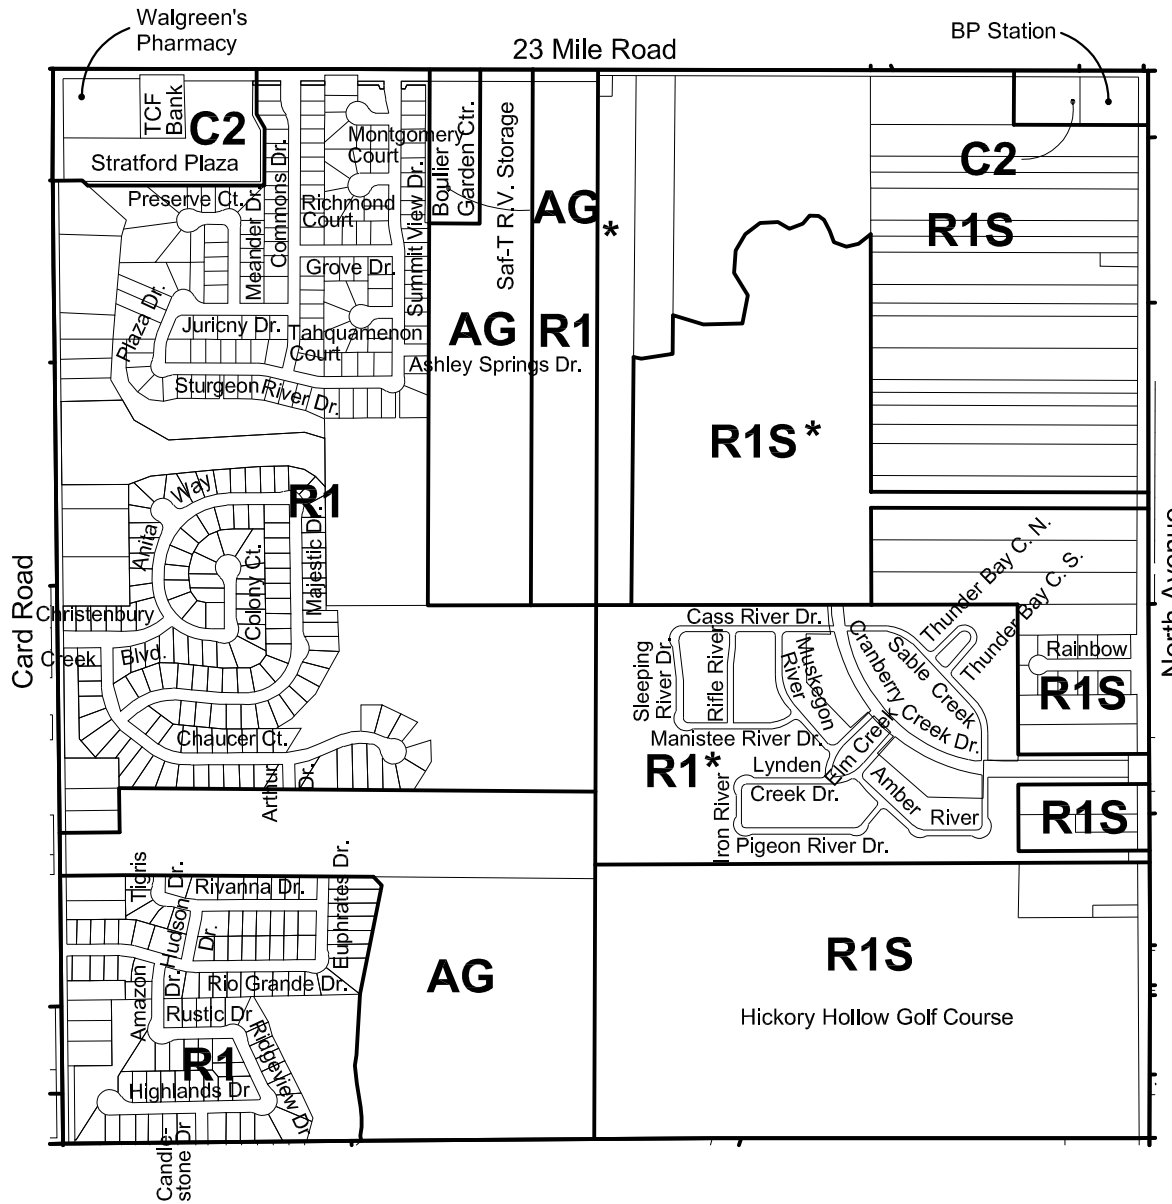

Zoning Map

Zoning Legend

- AG Agricultural
- R-1-E Residential, Estate One Family
- R-1-S Residential, One Family Suburban
- R-1 Residential, One Family Urban
- R-2-L Residential, Multiple - Low Density
- R-2 Residential, Multiple - Medium Density
- R-2-H Residential, Multiple - High Density
- R-3 Residential, Mobile Home Park
- CF Community Facilities
- O-1 Office, Low Rise
- O-2 Office, High Rise
- C-1 Commercial, Local
- C-2 Commercial, General
- C-3 Commercial, Shopping Center
- C-4 Commercial, General Highway
- WH Warehouse
- MR Industrial, Research
- MTC Macomb Town Center
- M-1 Industrial, Light
- M-2 Industrial, Heavy
- SLU Special Land Use
- * Consent Judgment
- ** Planned Unit Development
- *** Unzoned by Circuit Court

6	5	4	3	2	1
7	8	9	10	11	12
18	17	16	15	14	13
19	20	21	22	23	24
30	29	28	27	26	25
31	32	33	34	35	36