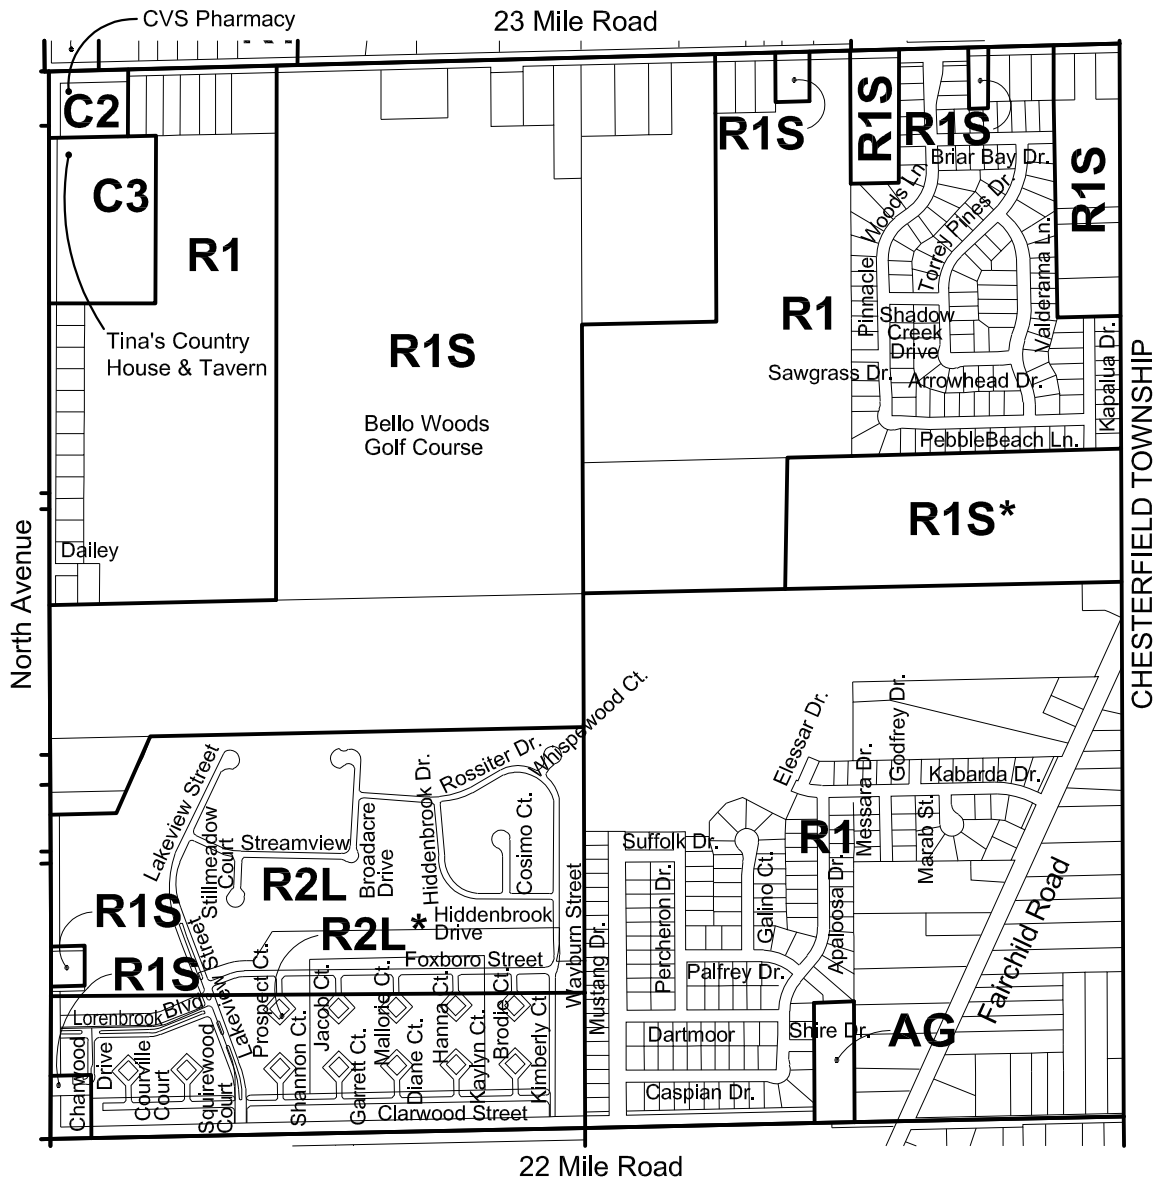

Zoning Map

Zoning Legend

- AG Agricultural
- R-1-E Residential, Estate One Family
- R-1-S Residential, One Family Suburban
- R-1 Residential, One Family Urban
- R-2-L Residential, Multiple - Low Density
- R-2 Residential, Multiple - Medium Density
- R-2-H Residential, Multiple - High Density
- R-3 Residential, Mobile Home Park
- CF Community Facilities
- O-1 Office, Low Rise
- O-2 Office, High Rise
- C-1 Commercial, Local
- C-2 Commercial, General
- C-3 Commercial, Shopping Center
- C-4 Commercial, General Highway
- WH Warehouse
- MR Industrial, Research
- MTC Macomb Town Center
- M-1 Industrial, Light
- M-2 Industrial, Heavy
- SLU Special Land Use
- * Consent Judgment
- ** Planned Unit Development
- *** Unzoned by Circuit Court

6	5	4	3	2	1
7	8	9	10	11	12
18	17	16	15	14	13
19	20	21	22	23	24
30	29	28	27	26	25
31	32	33	34	35	36