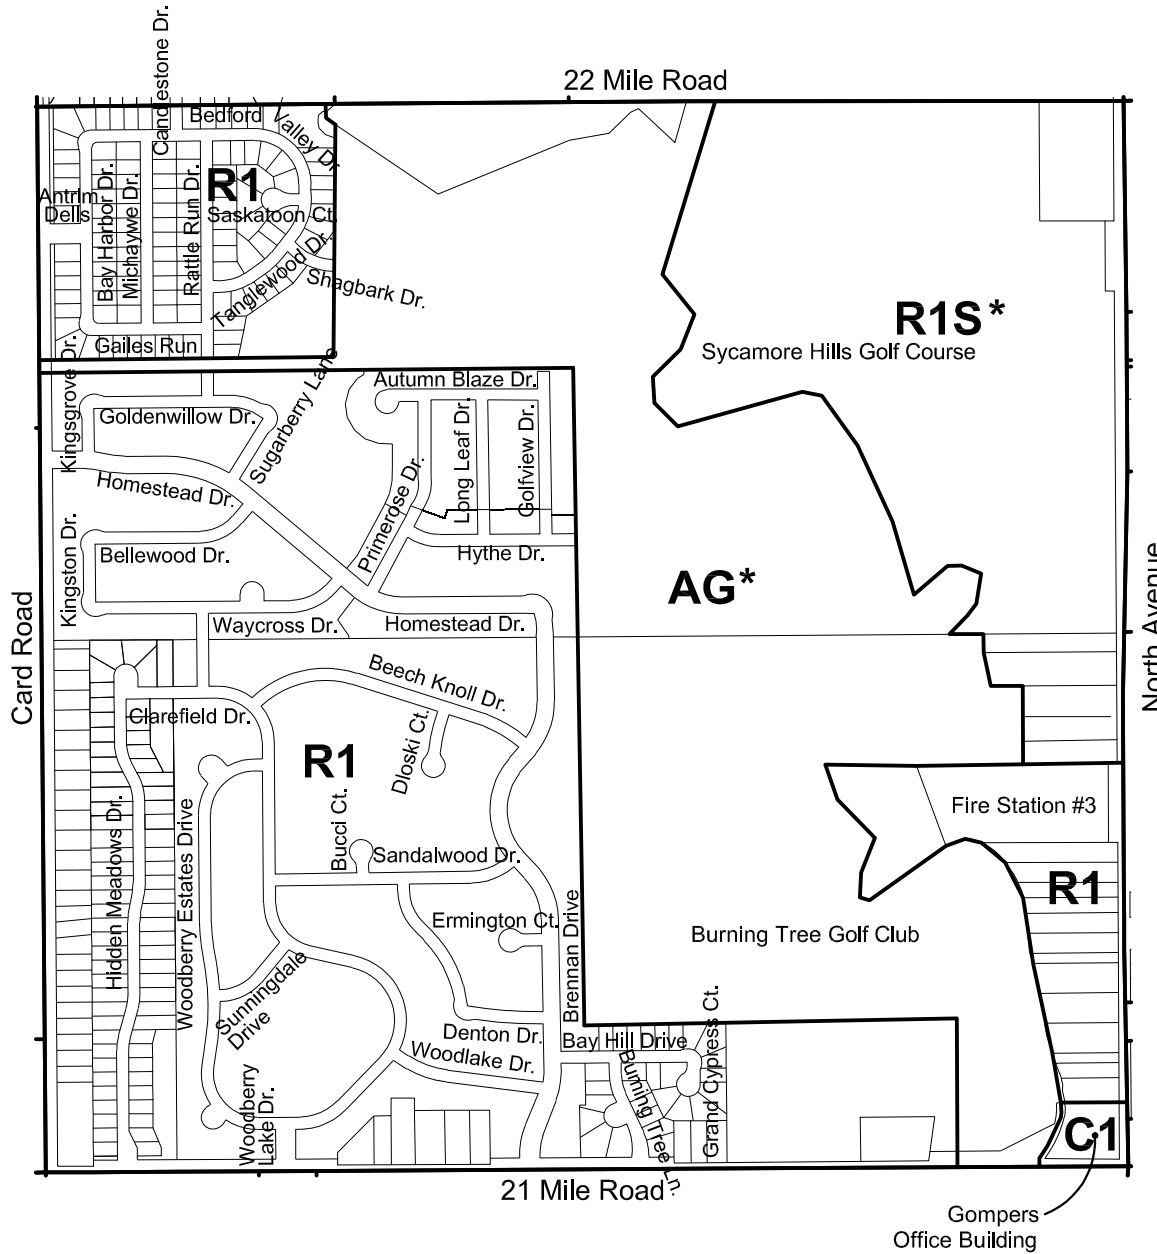

Zoning Map

Zoning Legend

- AG Agricultural
- R-1-E Residential, Estate One Family
- R-1-S Residential, One Family Suburban
- R-1 Residential, One Family Urban
- R-2-L Residential, Multiple - Low Density
- R-2 Residential, Multiple - Medium Density
- R-2-H Residential, Multiple - High Density
- R-3 Residential, Mobile Home Park
- CF Community Facilities
- O-1 Office, Low Rise
- O-2 Office, High Rise
- C-1 Commercial, Local
- C-2 Commercial, General
- C-3 Commercial, Shopping Center
- C-4 Commercial, General Highway
- WH Warehouse
- MR Industrial, Research
- MTC Macomb Town Center
- M-1 Industrial, Light
- M-2 Industrial, Heavy
- SLU Special Land Use
- * Consent Judgment
- ** Planned Unit Development
- *** Unzoned by Circuit Court

6	5	4	3	2	1
7	8	9	10	11	12
18	17	16	15	14	13
19	20	21	22	23	24
30	29	28	27	26	25
31	32	33	34	35	36