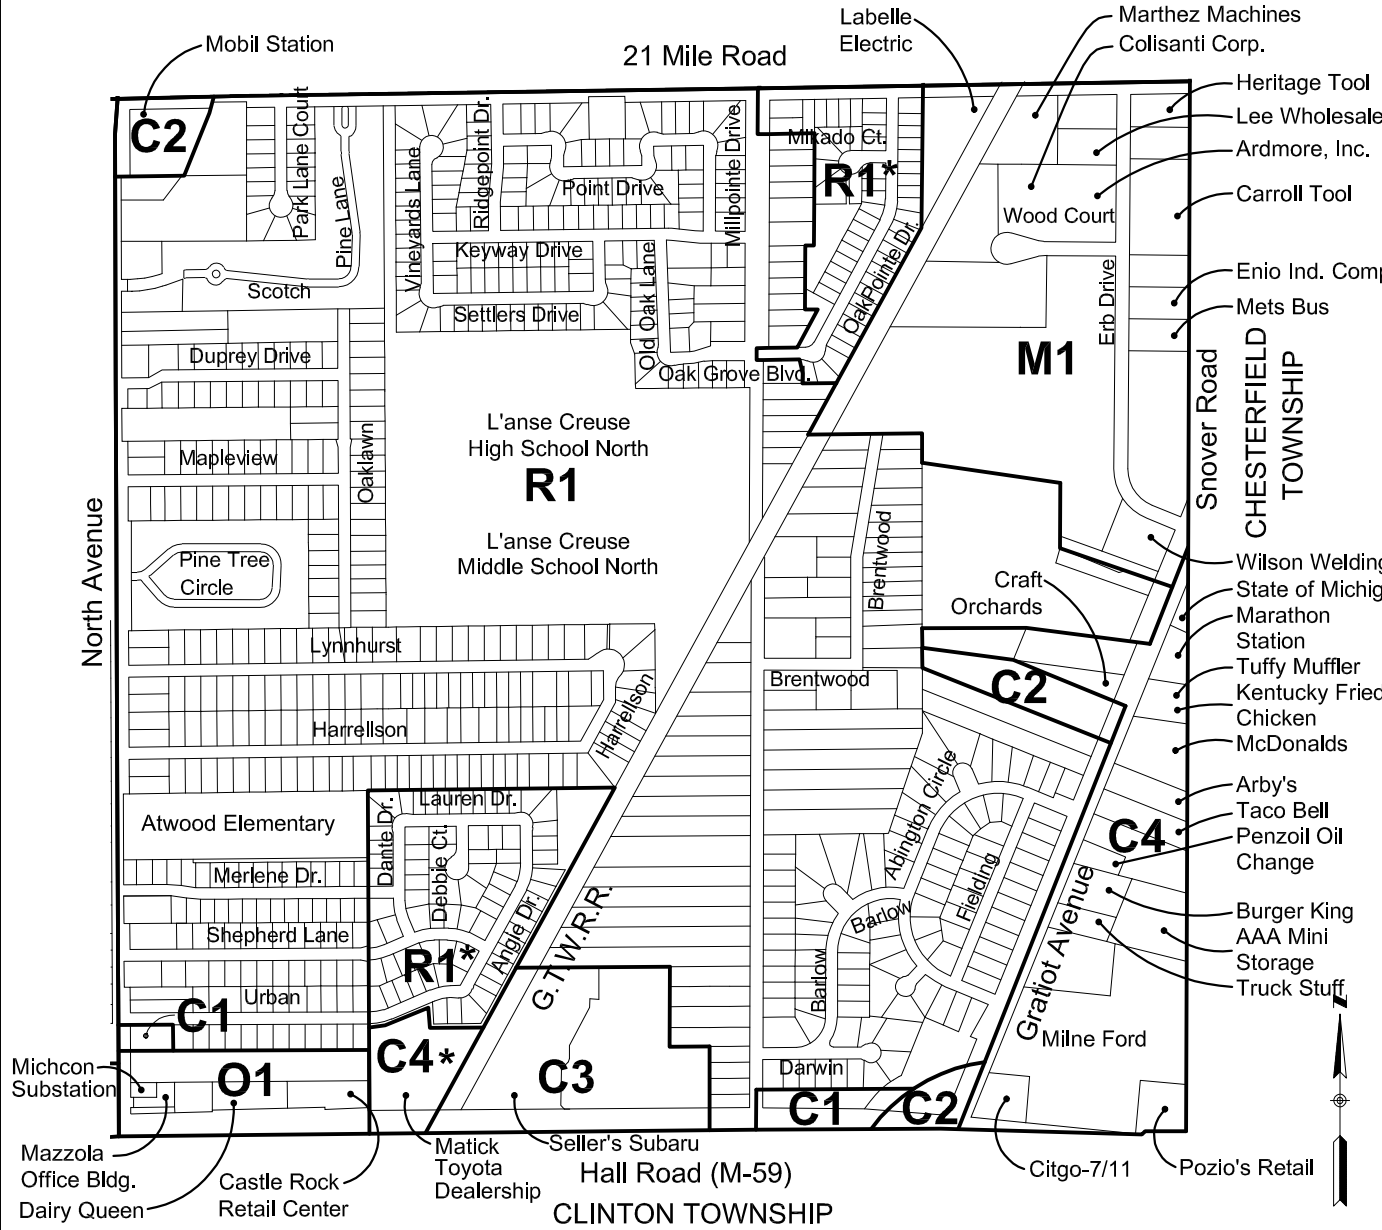

Zoning Map

Zoning Legend

- AG Agricultural
- R-1-E Residential, Estate One Family
- R-1-S Residential, One Family Suburban
- R-1 Residential, One Family Urban
- R-2-L Residential, Multiple - Low Density
- R-2 Residential, Multiple - Medium Density
- R-2-H Residential, Multiple - High Density
- R-3 Residential, Mobile Home Park
- CF Community Facilities
- O-1 Office, Low Rise
- O-2 Office, High Rise
- C-1 Commercial, Local
- C-2 Commercial, General
- C-3 Commercial, Shopping Center
- C-4 Commercial, General Highway
- WH Warehouse
- MR Industrial, Research
- MTC Macomb Town Center
- M-1 Industrial, Light
- M-2 Industrial, Heavy
- SLU Special Land Use
- * Consent Judgment
- ** Planned Unit Development
- *** Unzoned by Circuit Court

6	5	4	3	2	1
7	8	9	10	11	12
18	17	16	15	14	13
19	20	21	22	23	24
30	29	28	27	26	25
31	32	33	34	35	36