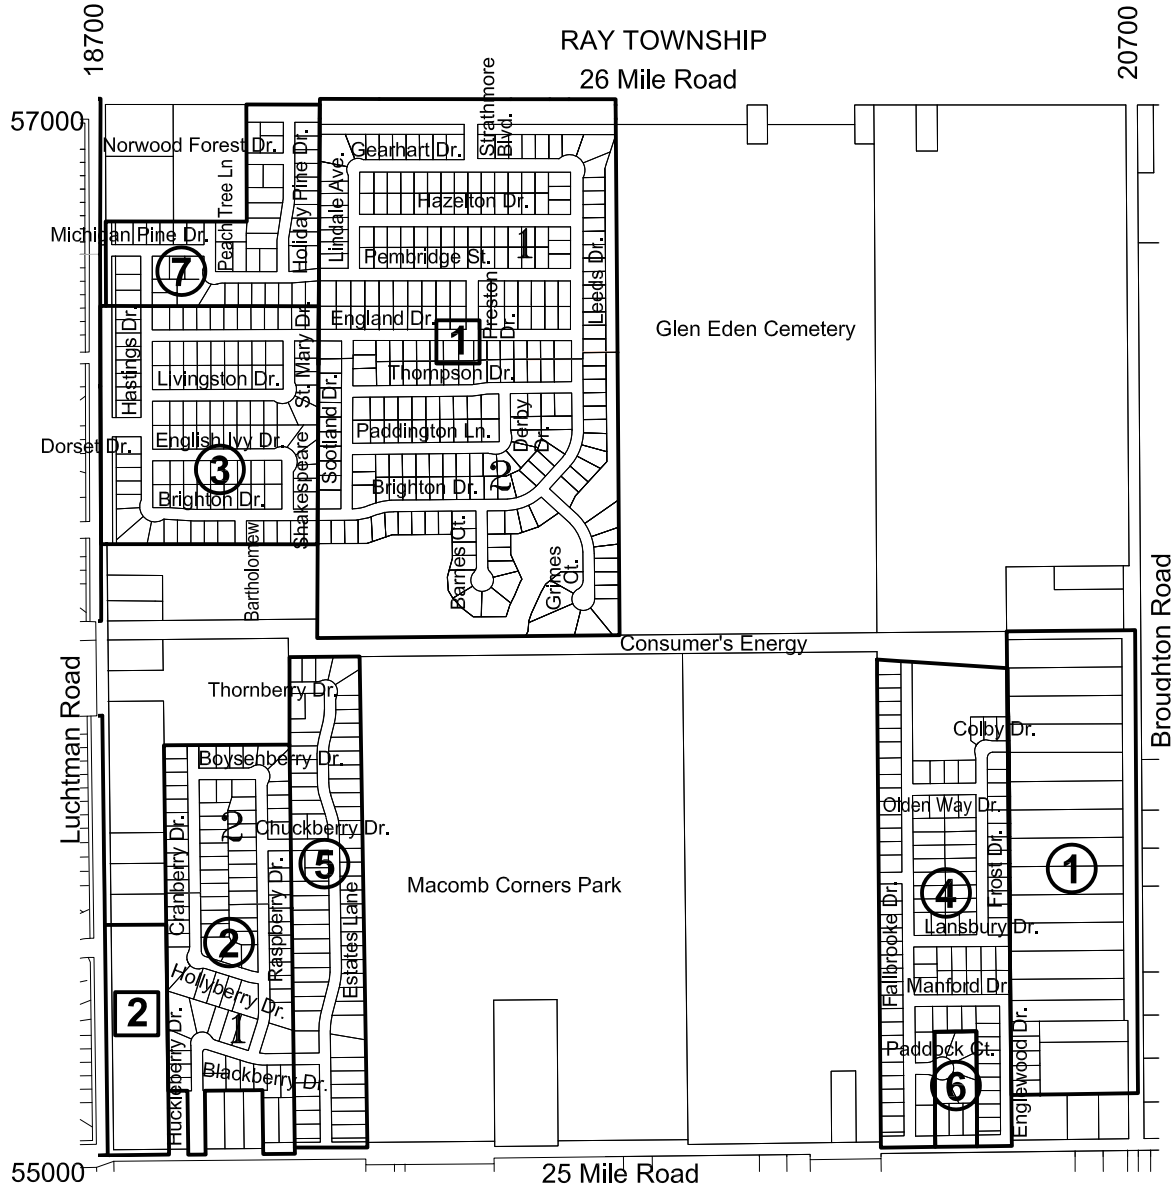

Development Map

Development Legend

Residential Subdivisions

- ① Knotners Beverly Gardens _____ 17 Lots
- ② Wolverine Trace No. 1 _____ 46 Lots
No. 2 _____ 43 Lots
- ③ Strathmore _____ 103 Lots
- ④ Fallbrooke Farms _____ 105 Lots
- ⑤ West Park Estates _____ 66 Lots
- ⑥ Brookwoods _____ 8 Lots
- ⑦ Pine Valley _____ 49 Lots

Condominiums

- ① Strathmore Phase 1 _____ 152 Units
Phase 2 _____ 129 Units

Condominiums (proposed)

- ② Glen Oaks _____ 24 Units

Section 4 Macomb Township

6	5	4	3	2	1
7	8	9	10	11	12
18	17	16	15	14	13
19	20	21	22	23	24
30	29	28	27	26	25
31	32	33	34	35	36