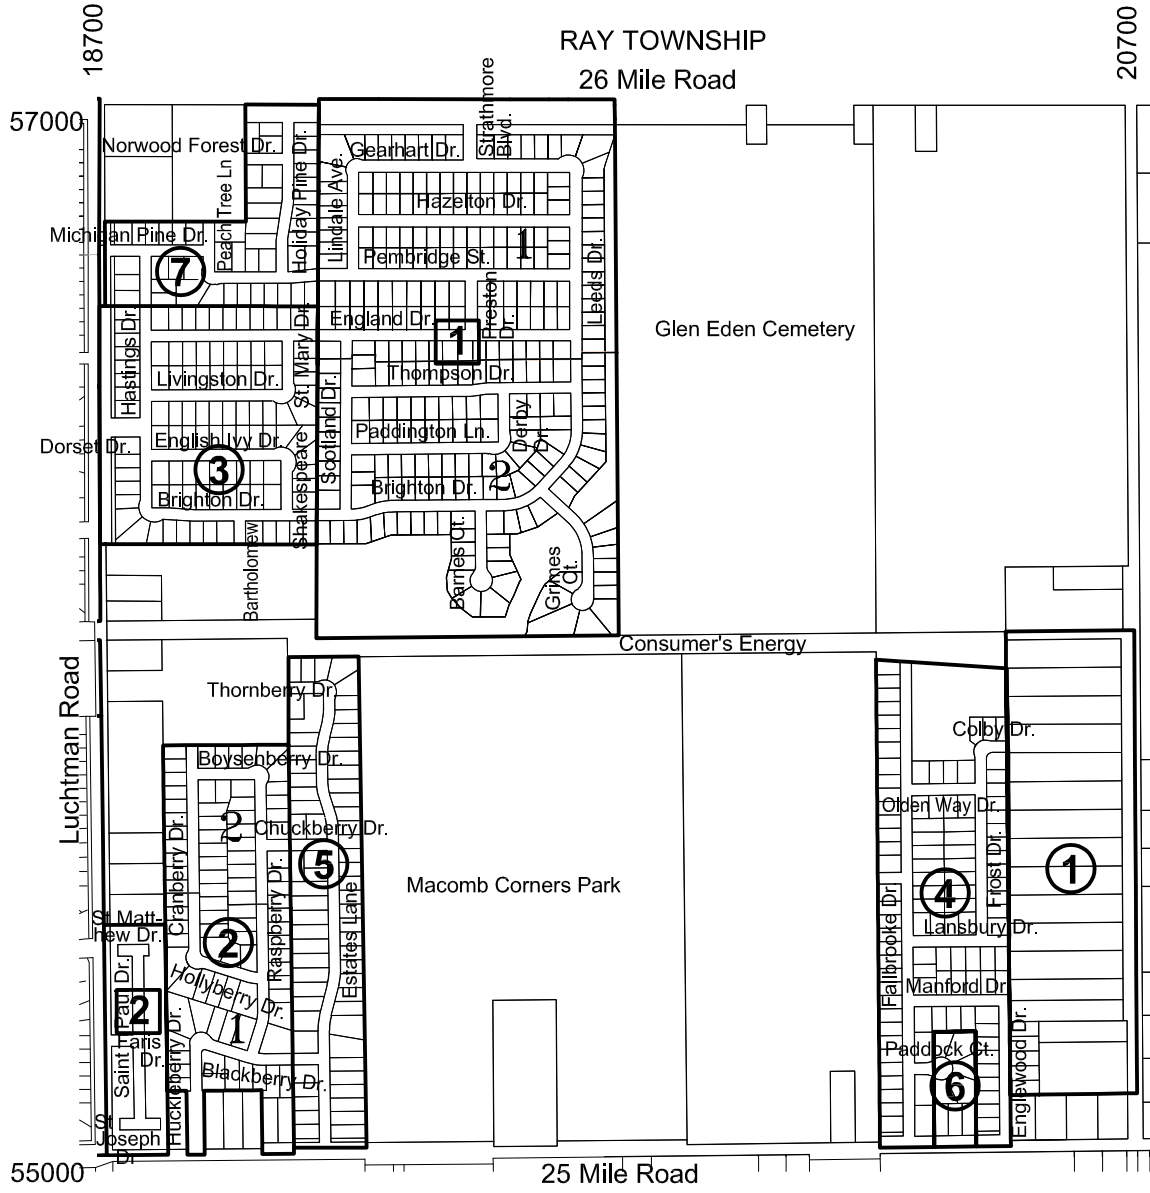

# Development Map

### Residential Subdivisions

- ① Knotners Beverly Gardens \_\_\_\_\_ 17 Lots
- ② Wolverine Trace No. 1 \_\_\_\_\_ 46 Lots  
No. 2 \_\_\_\_\_ 43 Lots
- ③ Strathmore \_\_\_\_\_ 103 Lots
- ④ Fallbrooke Farms \_\_\_\_\_ 105 Lots
- ⑤ West Park Estates \_\_\_\_\_ 66 Lots
- ⑥ Brookwoods \_\_\_\_\_ 8 Lots
- ⑦ Pine Valley \_\_\_\_\_ 49 Lots

## Section 4 Macomb Township

6	5	4	3	2	1
7	8	9	10	11	12
18	17	16	15	14	13
19	20	21	22	23	24
30	29	28	27	26	25
31	32	33	34	35	36

January 2022