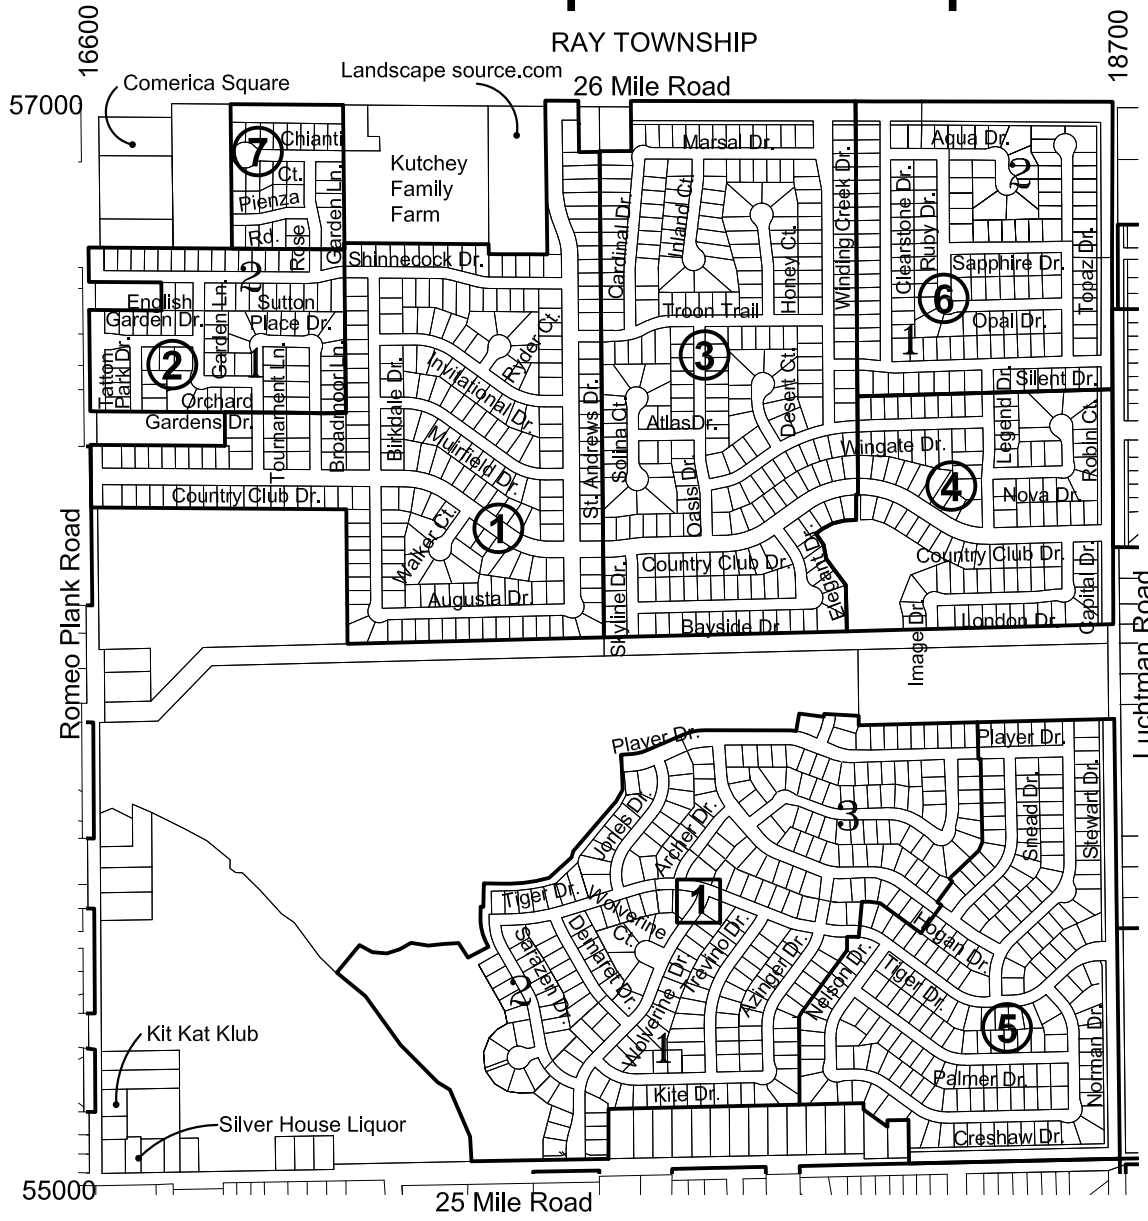

Development Map

Development Legend

Residential Subdivisions

- ① Country Club Village of the North _____ 254 Lots
- ② English Gardens Estates No. 1 _____ 49 Lots
No. 2 _____ 28 Lots
- ③ Winding Creek _____ 265 Lots
- ④ Emerald Green _____ 102 Lots
- ⑤ Wolverine Country Club No. 1 _____ 191 Lots
- ⑥ Clearstone No. 1 _____ 100 Lots
No. 2 _____ 41 Lots
- ⑦ Villa Palmetto _____ 27 Lots

Condominiums

- ① Wolverine Country Club
Estates No. 1 _____ 108 Units
No. 2 _____ 63 Lots

Condominiums (proposed)

- ① Wolverine Country Club
Estates No. 3 _____ 100 Lots

Section 5 Macomb Township

6	5	4	3	2	1
7	8	9	10	11	12
18	17	16	15	14	13
19	20	21	22	23	24
30	29	28	27	26	25
31	32	33	34	35	36