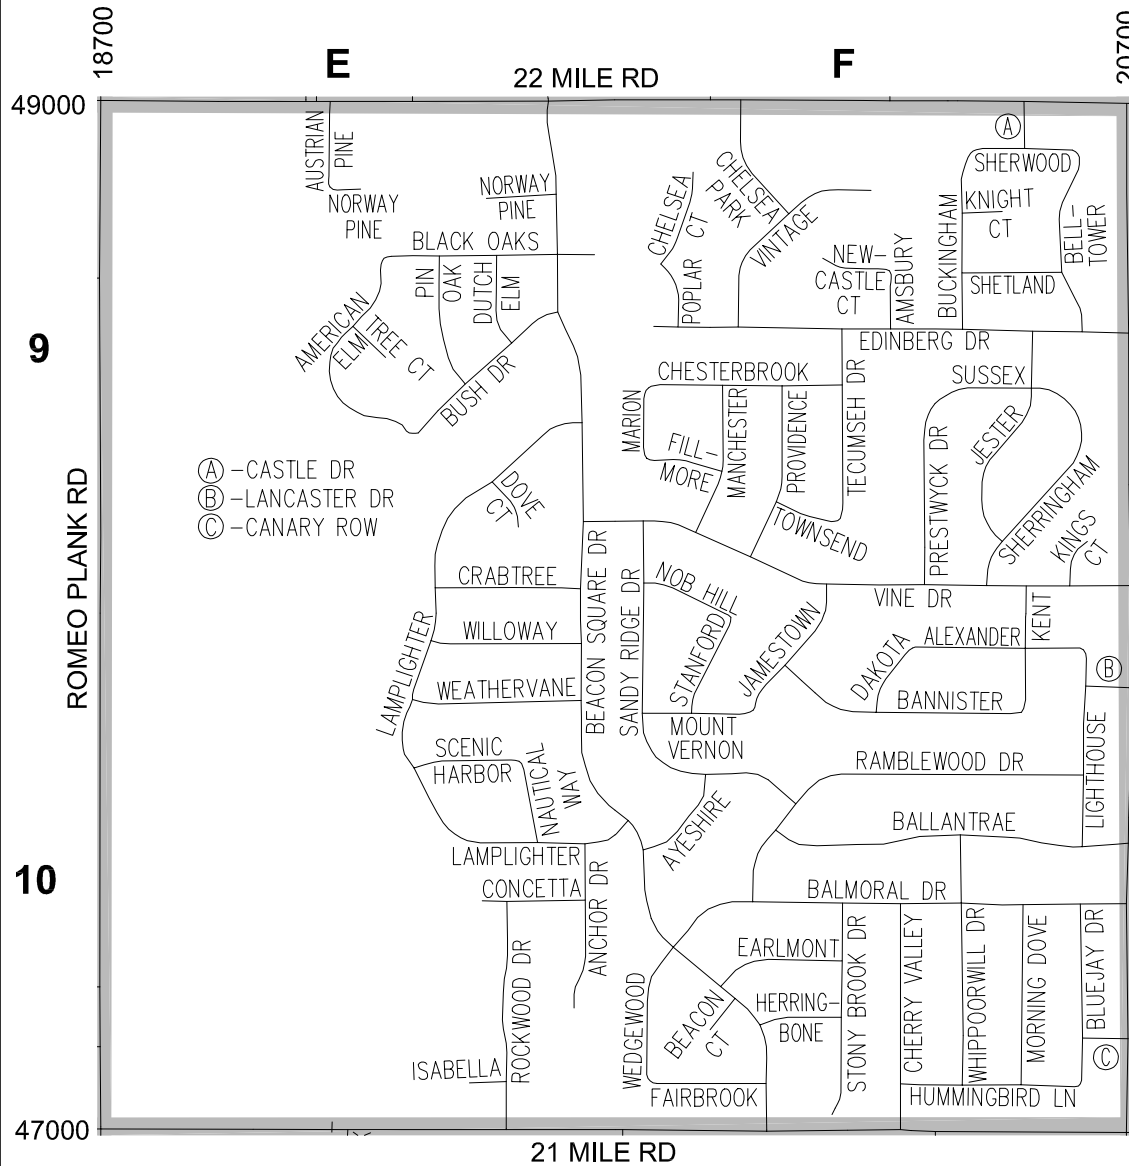

Street Map

Street Index

- (A) - CASTLE DR
- (B) - LANCASTER DR
- (C) - CANARY ROW

- A**
ALEXANDER DR...F10
AMERICAN ELM DR...E9
AMSBURY DR...F9
ANCHOR DR...E10
AUSTRIAN PINE DR...E9
AYESHIRE DR...F10
- B**
BALLANTRAE DR...F10
BALMORAL DR...F10
BANNISTER DR...F10
BEACON CT...F10
BEACON SQUARE DR...E9-F10
BELLTOWER DR...F9
BLACK OAKS DR...E9
BLUEJAY DR...F10
BUCKINGHAM DR...F9
BUSH DR...E9
- C**
CANARY ROW...F10
CASTLE DR...F9
CHELSEA CT...F9
CHELSEA PARK DR...F9
CHERRY VALLEY DR...F10
CHESTERBROOK DR...F9
CONCETTA DR...E10
CRABTREE DR...E9
- D**
DAKOTA DR...F10
DOVE CT...E9
DUTCH ELM DR...E9
- E**
EARLMONT DR...F10
EDINBERG DR...F9
- F**
FAIRBROOK DR...F10
FILLMORE DR...F9
- H**
HERRINGBONE DR...F10
HEYDENREICH RD...F9-F10
HUMMINGBIRD LN...F10
- I**
ISABELLA DR...E10
- J**
JAMESTOWN DR...F9-F10
JESTER DR...F9
- K**
KENT DR...F9-F10
KINGS CT...F9
KNIGHT CT...F9
- L**
LAMPLIGHTER TRL...E9-F10
LANCASTER DR...F10
LIGHTHOUSE DR...F10
- M**
MANCHESTER DR...F9
MARION DR...F9
MORNING DOVE DR...F10
MOUNT VERNON DR...F10
- N**
NAUTICAL WAY...E10
NEWCASTLE CT...F9
NOB HILL DR...F9-F10
NORWAY PINE DR...E9
- P**
PIN OAK DR...E9
POPLAR DR...F9
PRESTWYCK DR...F9
PROVIDENCE DR...F9
- R**
RAMBLEWOOD DR...F10
ROCKWOOD DR...E10
ROMEO PLANK RD...E9-E10
- S**
SANDY RIDGE DR...F9-F10
SCENIC HARBOR DR...E10
SHERRINGHAM DR...F9
SHERWOOD DR...F9
SHETLAND DR...F9
STANFORD DR...F10
STONY BROOK DR...F10
SUSSEX DR...F9
- T**
TECUMSEH DR...F9
TOWNSEND DR...F9
TREE CT...E9
- V**
VINE DR...E9-F9
VINTAGE LN...F9
- W**
WEATHERVANE DR...E10
WEDGEWOOD DR...F10
WHIPPOORWILL DR...F10
WILLOWAY DR...E10

Section 28 Macomb Township

6	5	4	3	2	1
7	8	9	10	11	12
18	17	16	15	14	13
19	20	21	22	23	24
30	29	28	27	26	25
31	32	33	34	35	36