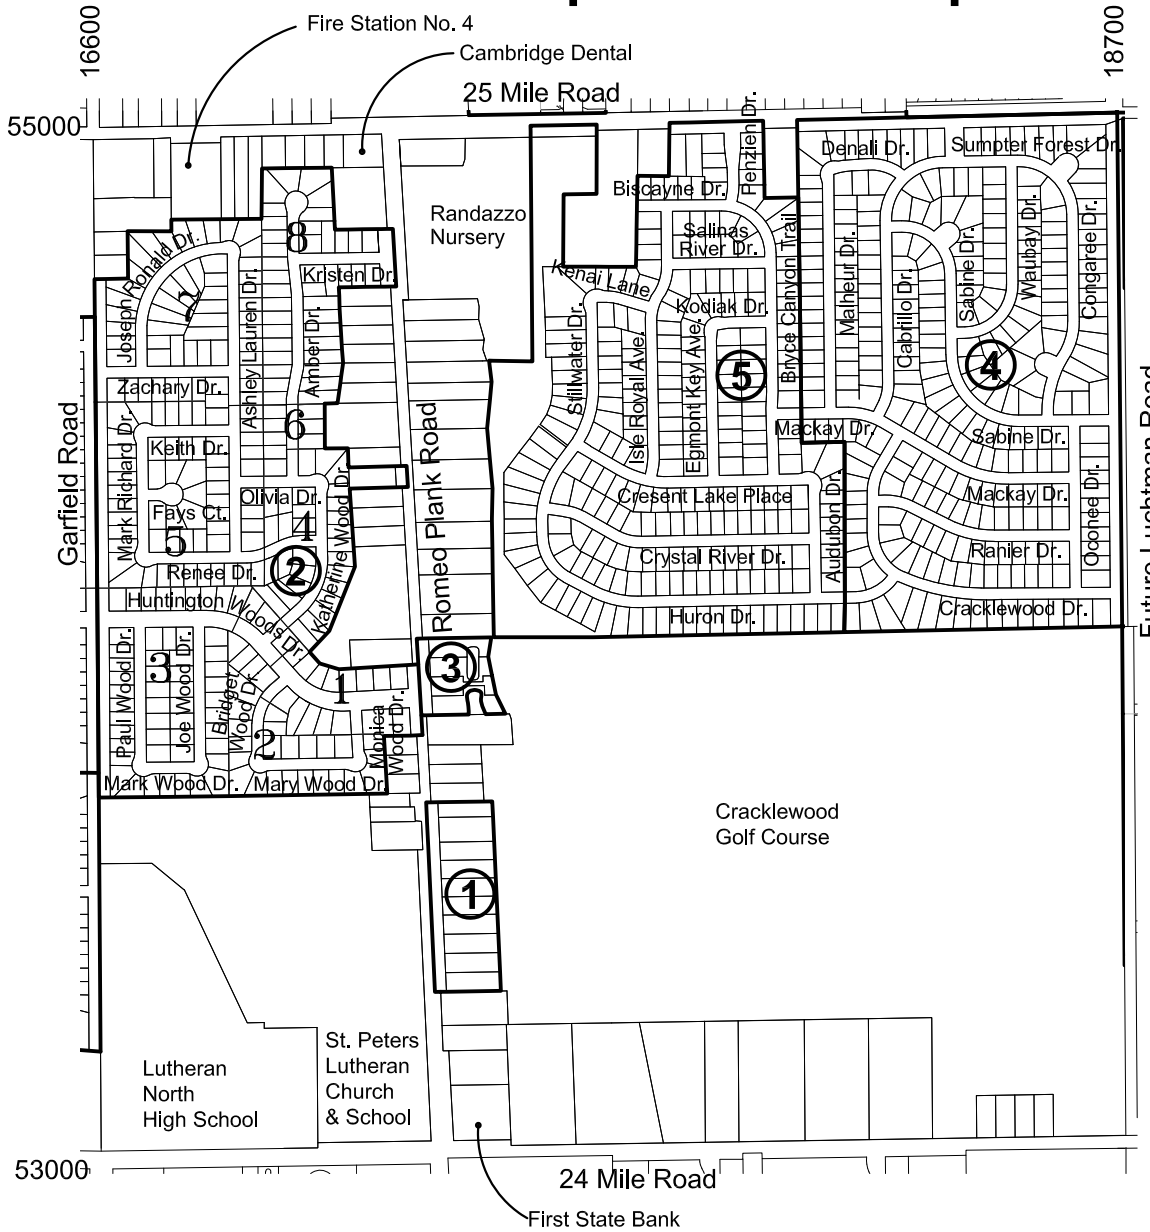

# Development Map

## Development Legend

### Residential Subdivisions

- ① Cracklewood \_\_\_\_\_ 10 Lots
- ② Huntington Woods No. 1 \_\_\_\_\_ 16 Lots  
                                   No. 2 \_\_\_\_\_ 30 Lots  
                                   No. 3 \_\_\_\_\_ 52 Lots  
                                   No. 4 \_\_\_\_\_ 31 Lots  
                                   No. 5 \_\_\_\_\_ 59 Lots  
                                   No. 6 \_\_\_\_\_ 7 Lots  
                                   No. 7 \_\_\_\_\_ 54 Lots  
                                   No. 8 \_\_\_\_\_ 40 Lots
- ③ Penzien No. 1 \_\_\_\_\_ 4 Lots
- ④ Sumpter Forest \_\_\_\_\_ 289 Lots
- ⑤ Penzien Farms \_\_\_\_\_ 255 Lots

## Section 8 Macomb Township

6	5	4	3	2	1
7	8	9	10	11	12
18	17	16	15	14	13
19	20	21	22	23	24
30	29	28	27	26	25
31	32	33	34	35	36

July 2019