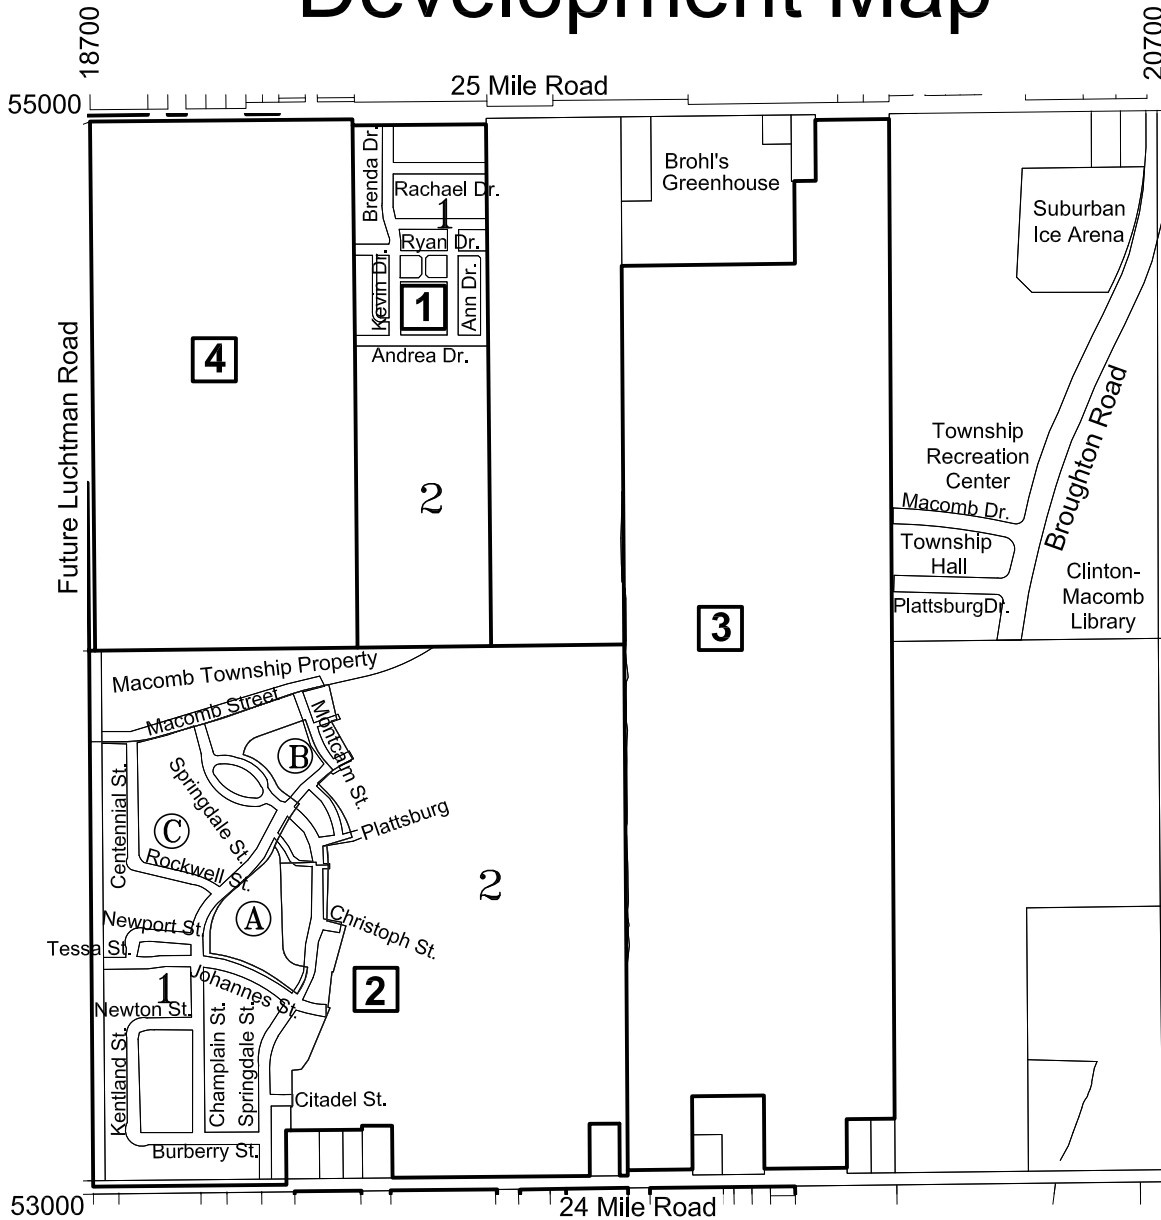

Development Map

Development Legend

Macomb Town Center Development

- 1 Pheasant Run No. 1 _____ 72 Units
- 2 Macomb Town Center South No. 1
 - (A) Enclave _____ 24 Units
 - (B) Park _____ 64 Units
 - (C) Meadows _____ 122 Units

Macomb Town Center Development (proposed)

- 1 Pheasant Run No. 2 _____ 87 Units
- 2 Macomb Town Center South No. 2 _____ 369 Units
- 3 Macomb Town Center _____ 487 Units
- 4 The Village _____ 309 Units

Section 9 Macomb Township

6	5	4	3	2	1
7	8	9	10	11	12
18	17	16	15	14	13
19	20	21	22	23	24
30	29	28	27	26	25
31	32	33	34	35	36

July 2019