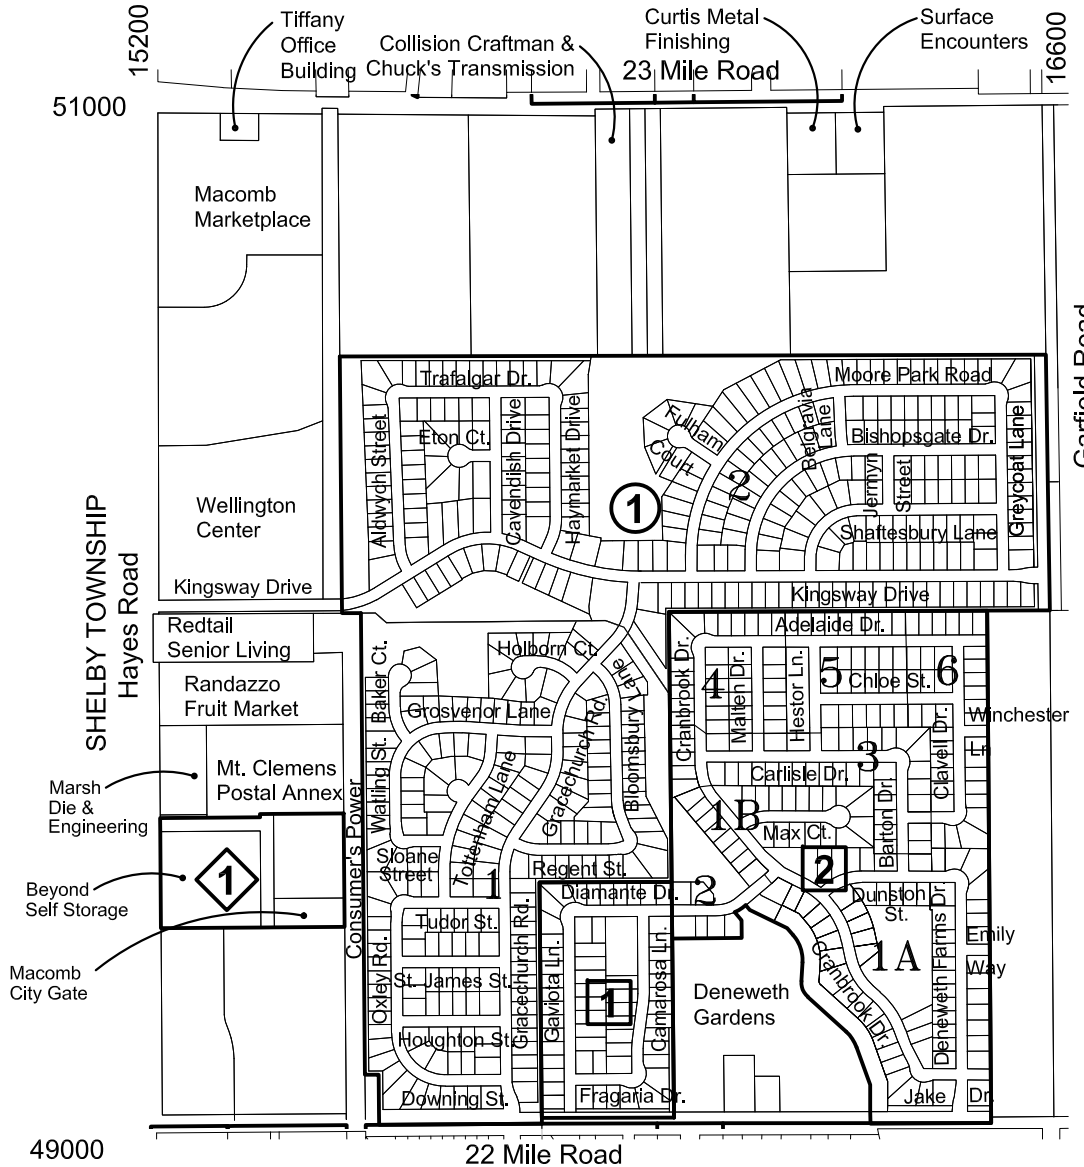

# Development Map

### Residential Subdivisions

- ① Westminister No. 1 \_\_\_\_\_ 203 Lots
- No. 2 \_\_\_\_\_ 291 Lots

### Industrial Condominiums

- ① Lakeside Industrial \_\_\_\_\_ 8 Units

July 2019

## Section 19 Macomb Township

6	5	4	3	2	1
7	8	9	10	11	12
18	17	16	15	14	13
19	20	21	22	23	24
30	29	28	27	26	25
31	32	33	34	35	36