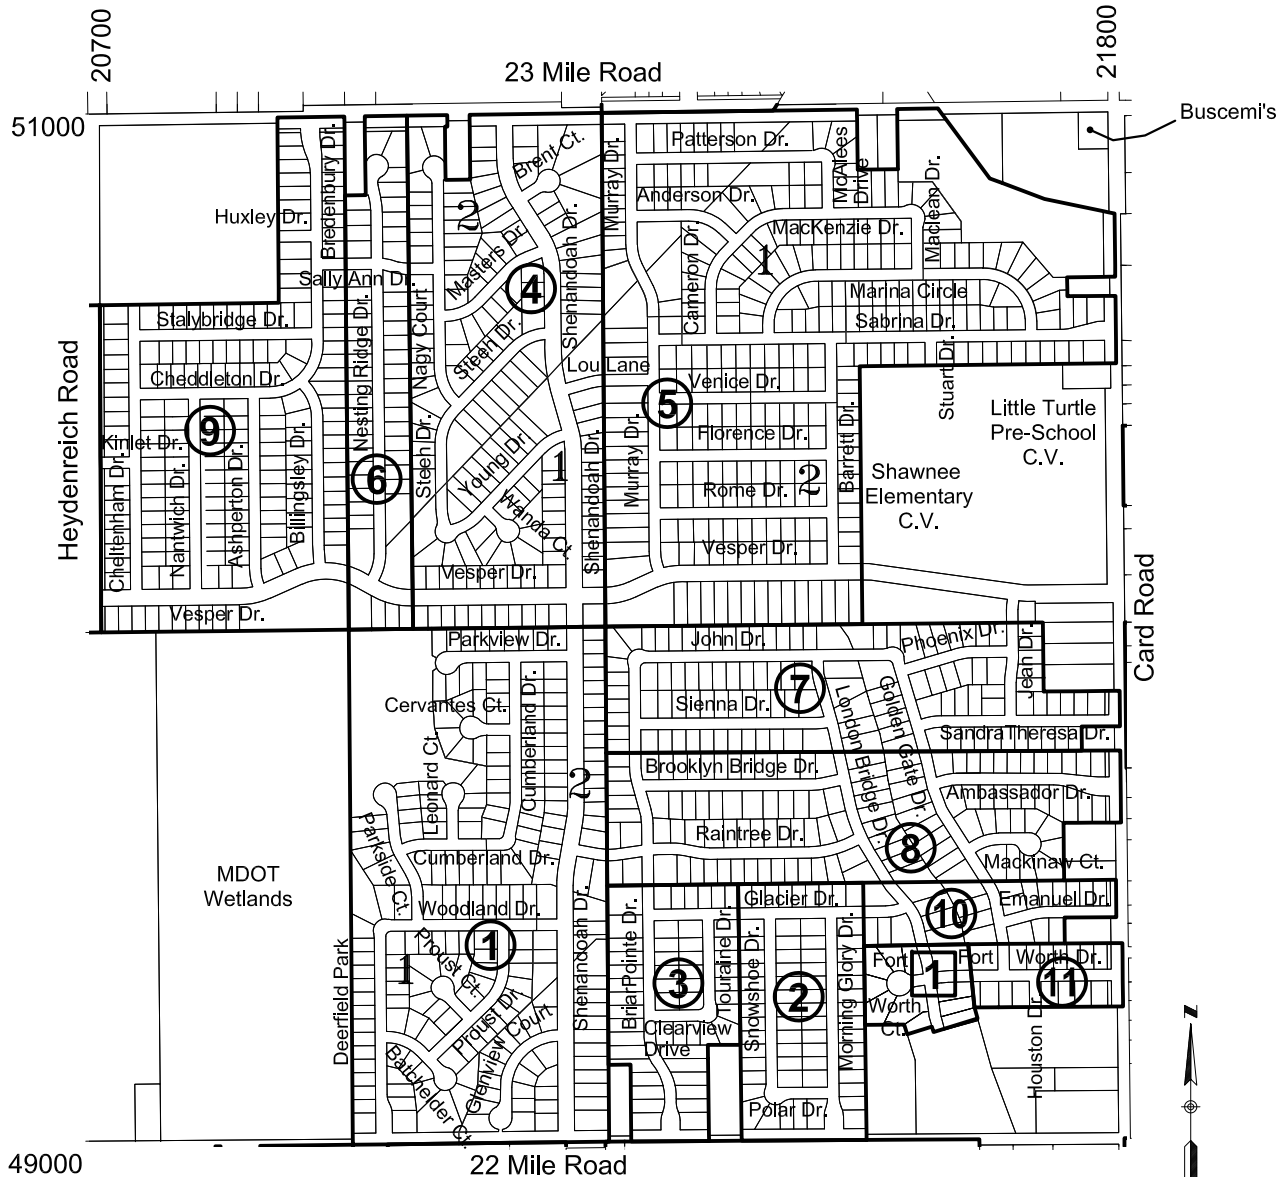

Development Map

Development Legend

Residential Subdivisions

- ① Deerfield Park No. 1 _____ 94 Lots
No. 2 _____ 119 Lots
- ② Deerfield Park East _____ 66 Lots
- ③ Deerfield Farms _____ 52 Lots
- ④ Stagsleap Pointe No. 1 _____ 70 Lots
No. 2 _____ 87 Lots
- ⑤ Edinburgh Estates No. 1 _____ 114 Lots
No. 2 _____ 181 Lots
- ⑥ Wingate Farms _____ 53 Lots
- ⑦ Gateway Farms _____ 114 Lots
- ⑧ Golden Gate Estates _____ 115 Lots
- ⑨ Buckingham Village No. 2 _____ 181 Lots
- ⑩ Margherita Estates _____ 23 Lots
- ⑪ Lone Star Estates _____ 15 Lots

Condominiums

- ① Lone Star West _____ 12 Units

Section 22 Macomb Township

6	5	4	3	2	1
7	8	9	10	11	12
18	17	16	15	14	13
19	20	21	22	23	24
30	29	28	27	26	25
31	32	33	34	35	36

July 2019