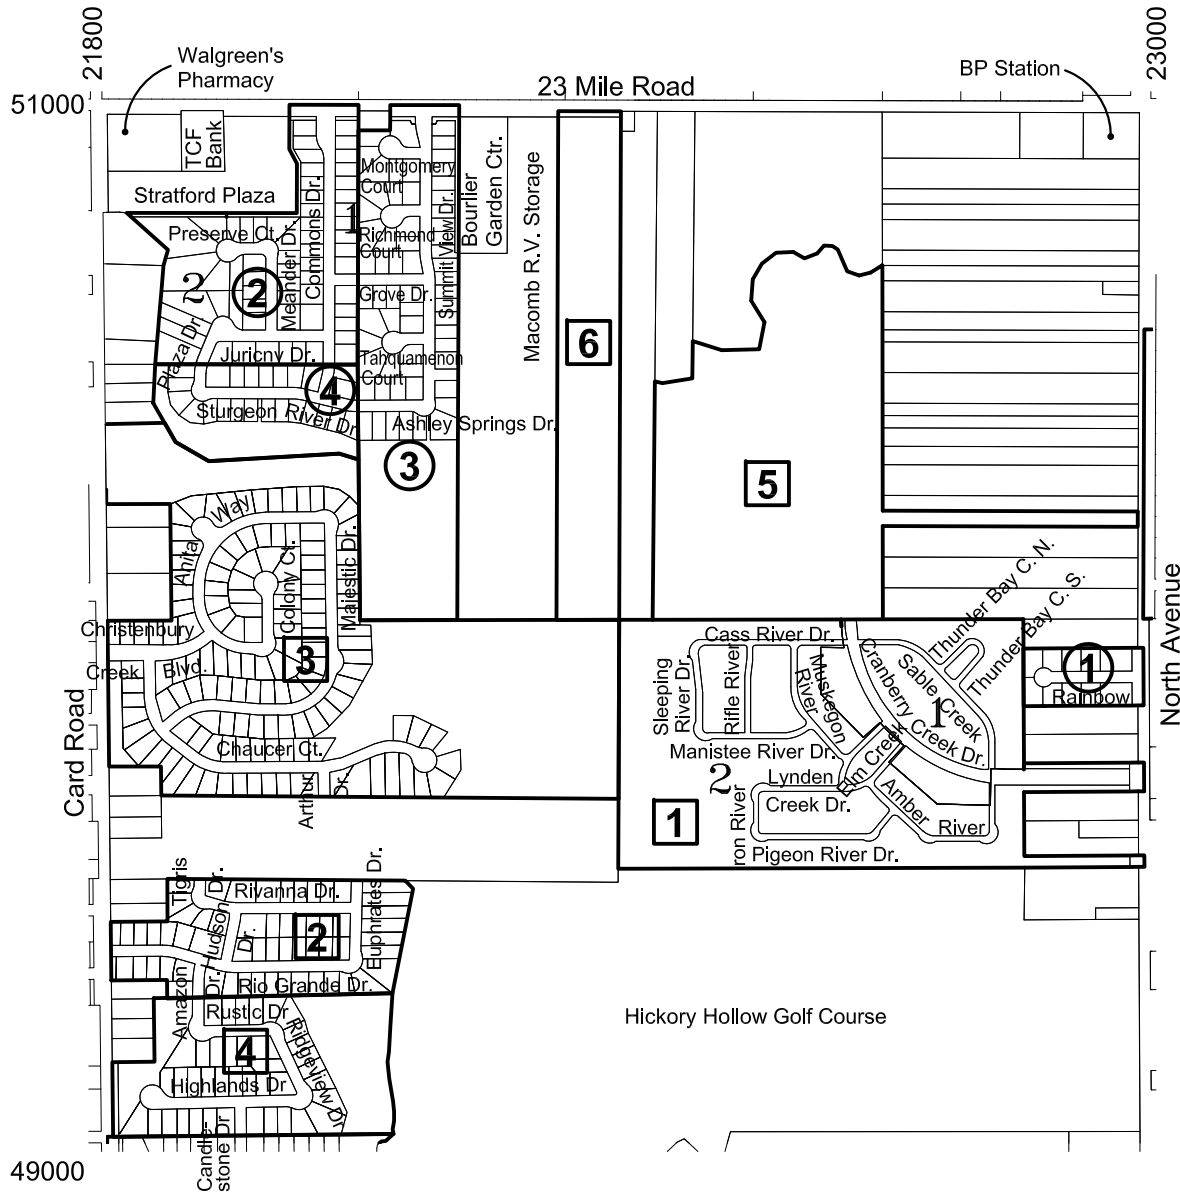

Development Map

Development Legend

Residential Subdivisions

- ① Rainbow _____ 10 Lots
- ② Parkview Commons No. 1 _____ 53 Lots
No. 2 _____ 9 Lots
- ③ The Rivers Estates _____ 61 Lots
- ④ Parkview Estates _____ 24 Lots

Condominiums

- ① Riverside
1 Parc at Riverside _____ 56 Units
2 Village at Riverside _____ 136 Units
- ② Riviera Ridge Estates No. 1 _____ 57 Units
- ③ Christenbury Creek _____ 134 Units
- ④ Riviera Ridge Estates No. 2 _____ 40 Units

Condominiums (proposed)

- ⑤ The Bluffs at Riverside _____ 115 Units
- ⑥ ReMar Farms _____ 24 Units

Section 23 Macomb Township

6	5	4	3	2	1
7	8	9	10	11	12
18	17	16	15	14	13
19	20	21	22	23	24
30	29	28	27	26	25
31	32	33	34	35	36