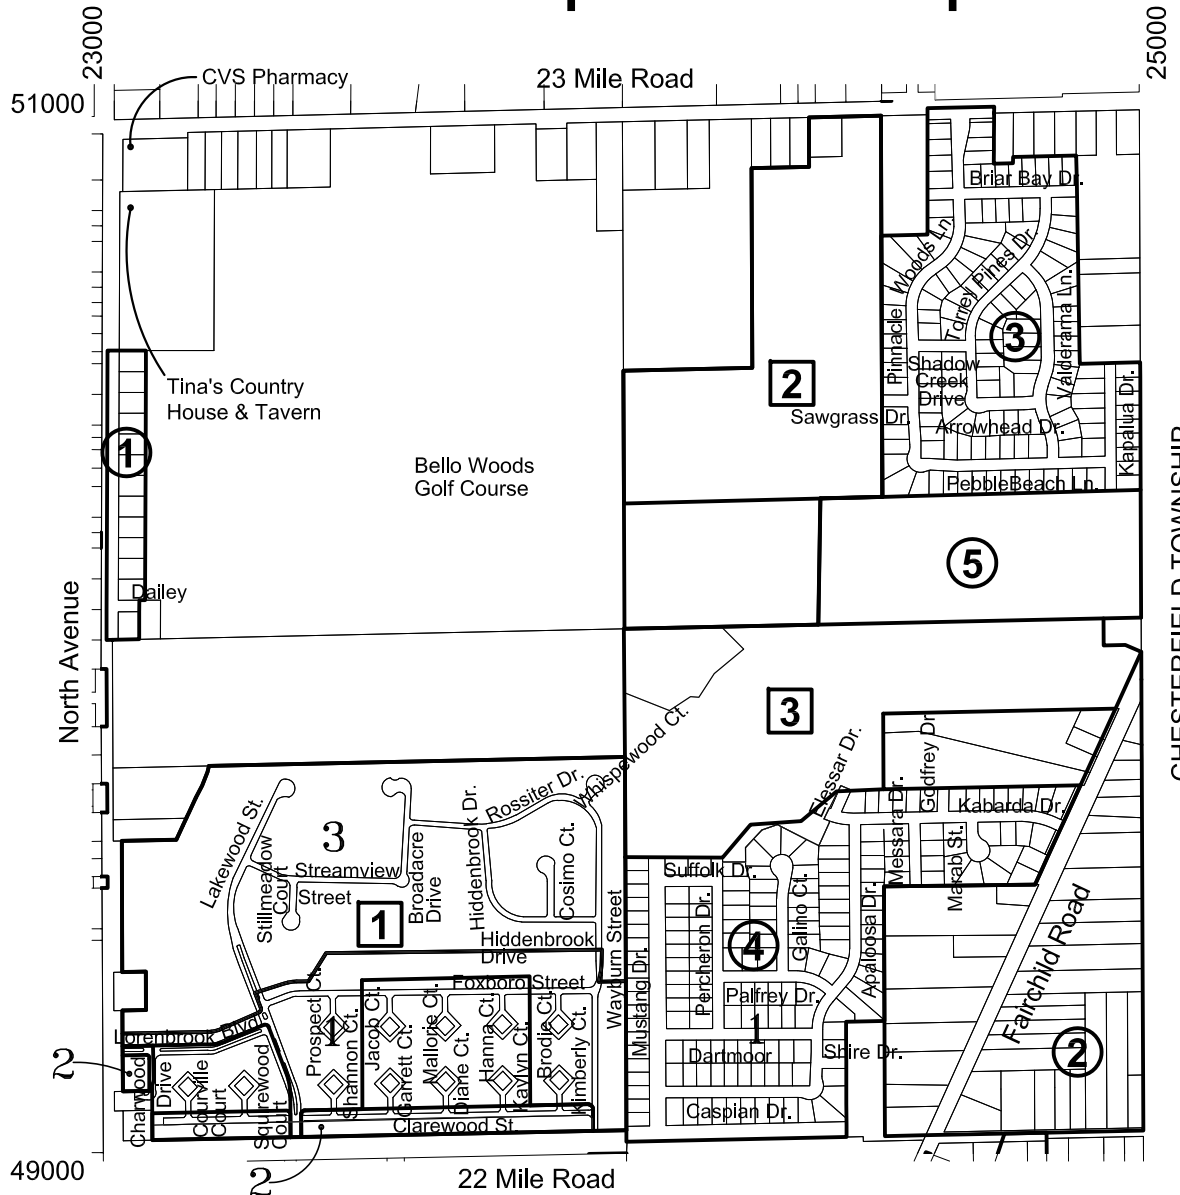

Development Map

Development Legend

Residential Subdivisions

- ① Hoffman _____ 13 Lots
- ② Hugel Farms Acres _____ 30 Lots
- ③ Pinnacle Woods _____ 140 Lots
- ④ Legacy Farms No. 1 _____ 174 Lots

Condominiums

- ① The Retreat _____
 - 1 Featherstone _____ 248 Units
 - 2 Keystone _____ 76 Units
 - 3 Sandstone _____ 184 Units

Condominiums (proposed)

- ② Mistwood Estates _____ 134 Units
- ③ Sheffield Forest _____
 - Phase 1 _____ 54 Units
 - Phase 2 _____ 47 Units
 - Phase 3 _____ 14 Units

Residential Subdivisions (proposed)

- ⑤ Pinnacle Farms _____ 66 Lots

Section 24 Macomb Township

6	5	4	3	2	1
7	8	9	10	11	12
18	17	16	15	14	13
19	20	21	22	23	24
30	29	28	27	26	25
31	32	33	34	35	36

July 2019