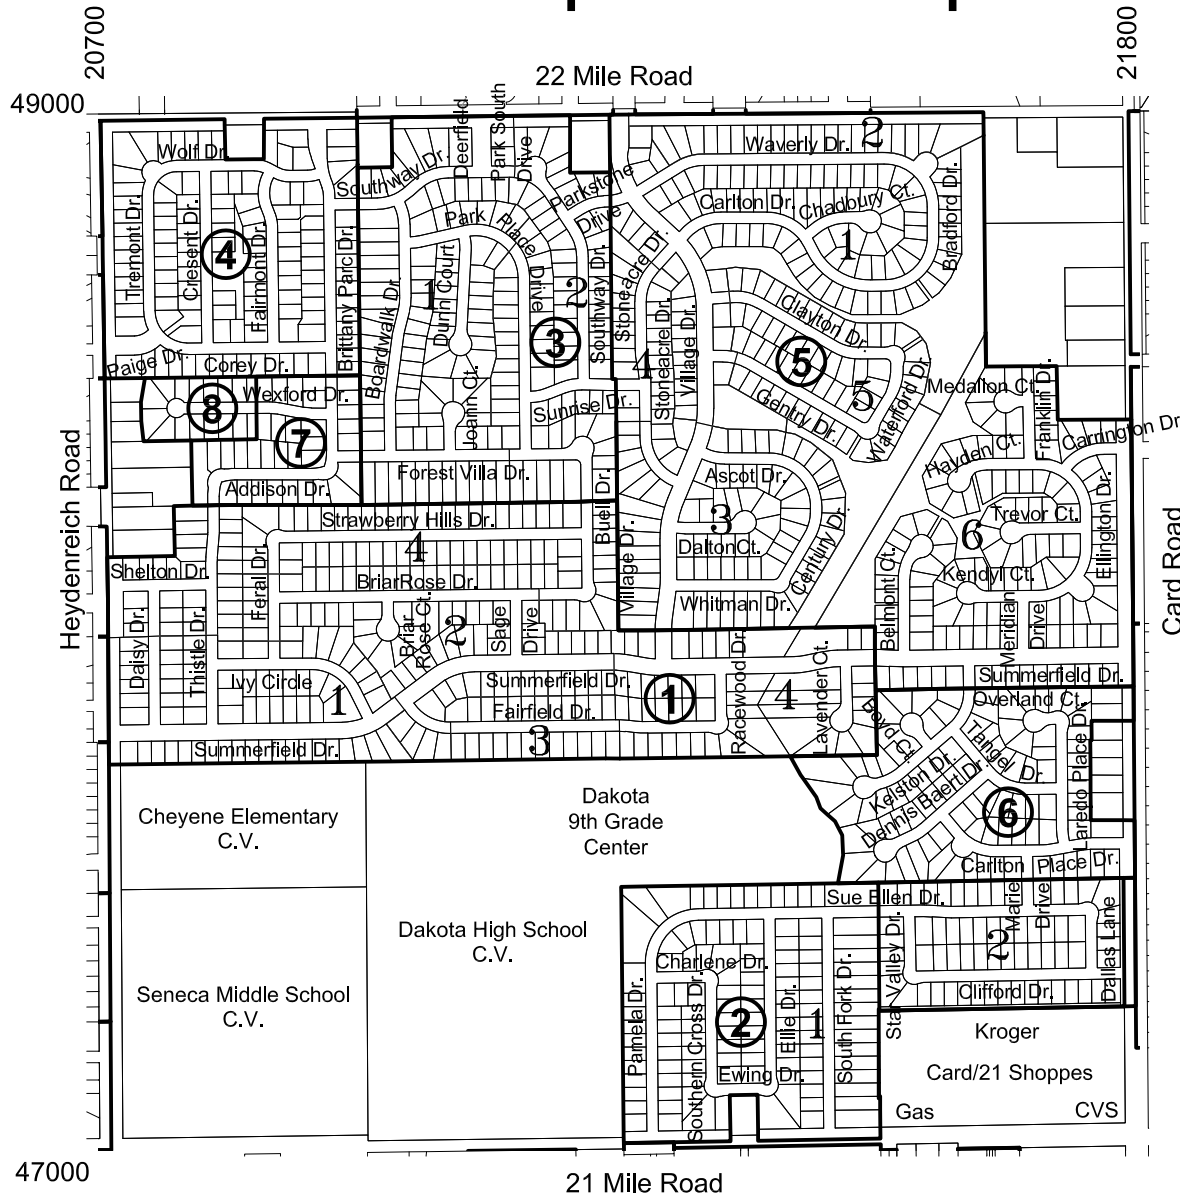

Development Map

Development Legend

Residential Subdivisions

- ① Summerfield Estates No. 1 ____ 65 Lots
No. 2 ____ 79 Lots
No. 3 ____ 24 Lots
No. 4 ____ 141 Lots
- ② South Fork Estates No. 1 ____ 120 Lots
No. 2 ____ 64 Lots
- ③ Deerfield Park South No. 1 ____ 97 Lots
No. 2 ____ 78 Lots
- ④ Brittany Parc _____ 114 Lots
- ⑤ Cornerstone Village No. 1 ____ 102 Lots
No. 2 ____ 22 Lots
No. 3 ____ 77 Lots
No. 4 ____ 22 Lots
No. 5 ____ 58 Lots
No. 6 ____ 123 Lots
- ⑥ Carleton Place _____ 95 Lots
- ⑦ Brittany Farms _____ 33 Lots
- ⑧ Wexford Meadows _____ 16 Lots

Residential Subdivision (proposed)

- ⑧ Wexford Meadows _____ 16 Lots

Section 27 Macomb Township

6	5	4	3	2	1
7	8	9	10	11	12
18	17	16	15	14	13
19	20	21	22	23	24
30	29	28	27	26	25
31	32	33	34	35	36